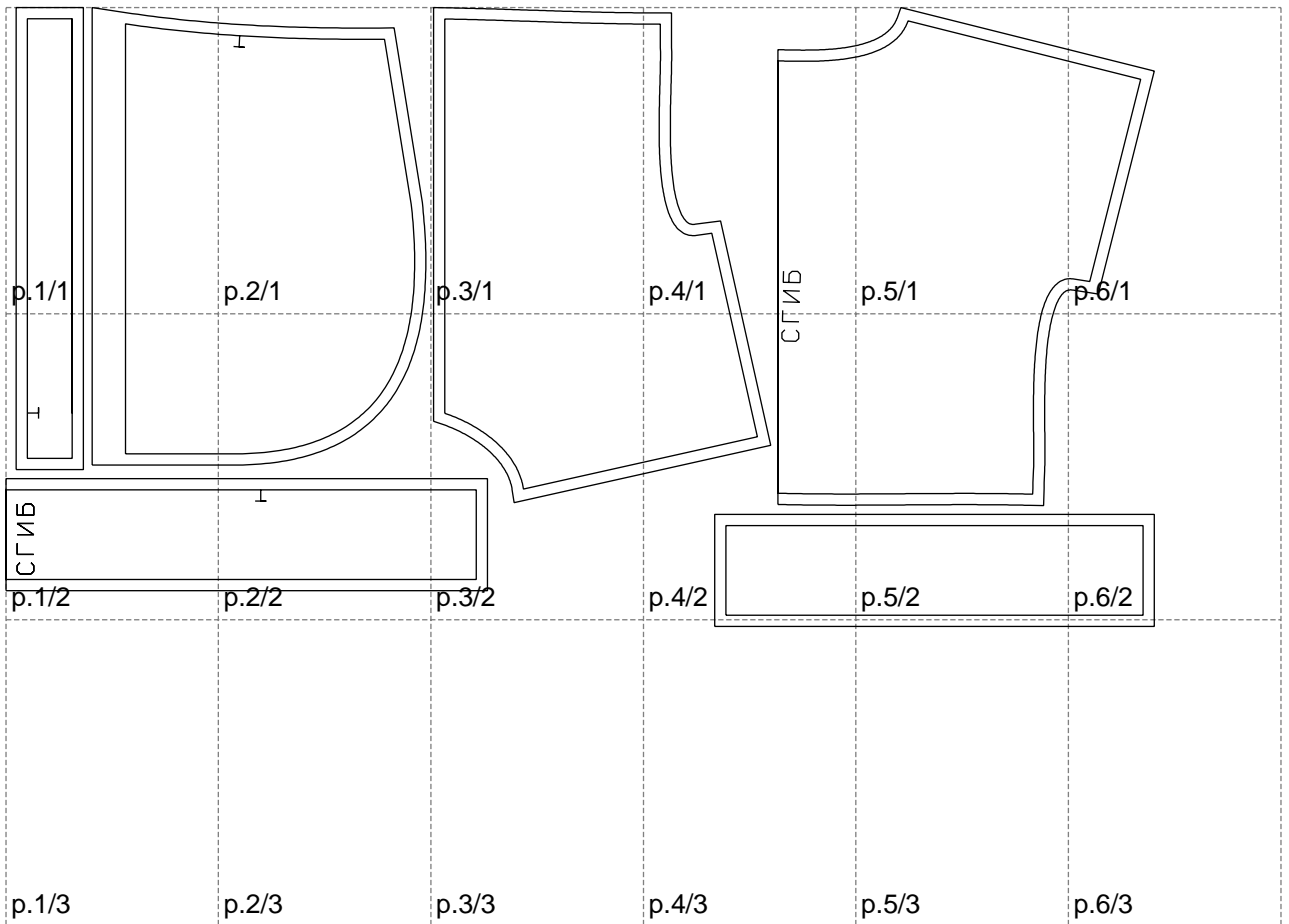

Not for print

Paper size: A4, size:1025.60 x552.71 mm

# Example

size:1458.75 x1011.37 mm

Maneken =1 ver.0

rz\_1=170

rz\_16=88

rz\_17=75.6

rz\_18=67.6

rz\_19=96

rz\_20=94.6

---

. . . . .  
. . . . .  
. . . . .