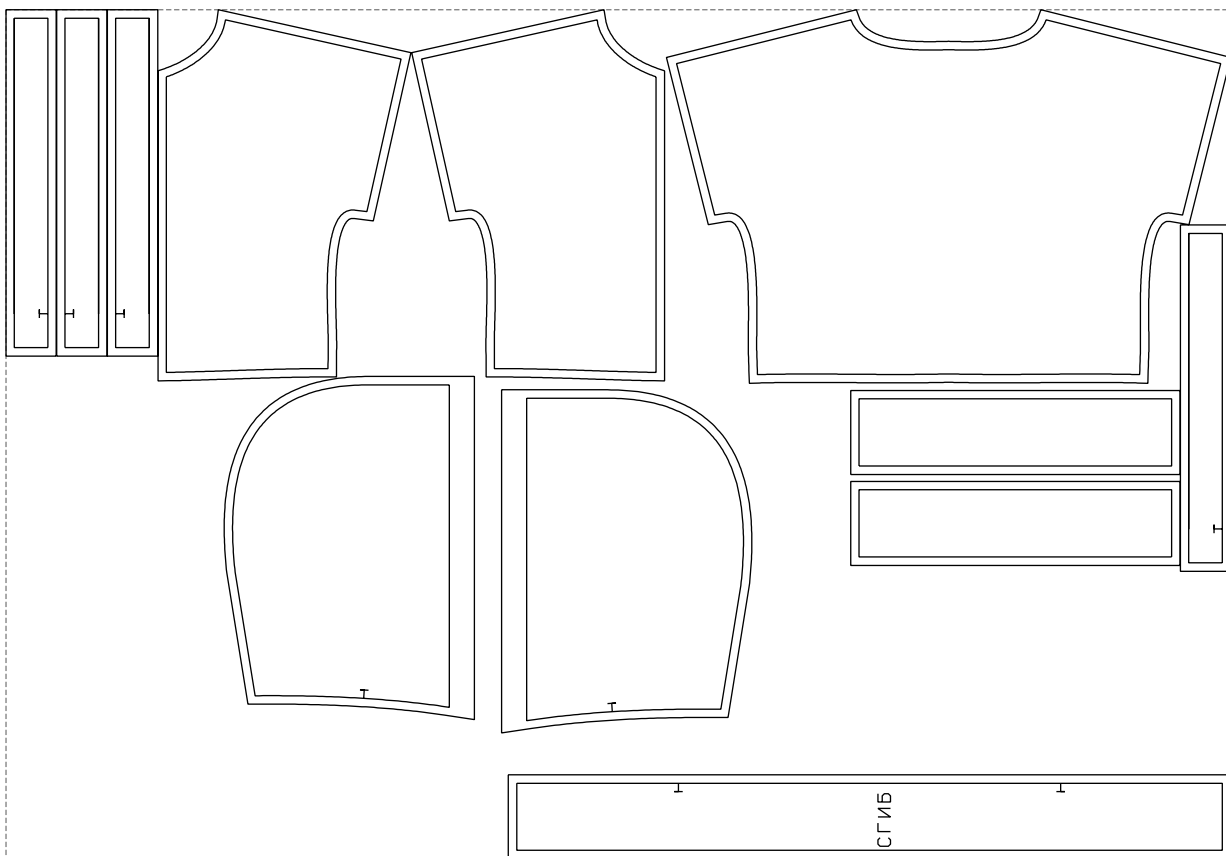

Not for print

Paper size: A4, size:1025.60 x552.71 mm

# Example

size:1458.75 x1011.37 mm

Maneken =1 ver.0

rz\_1=170

rz\_16=88

rz\_17=75.6

rz\_18=67.6

rz\_19=96

rz\_20=94.6

---

. . . . .  
. . . . .  
. . . . .