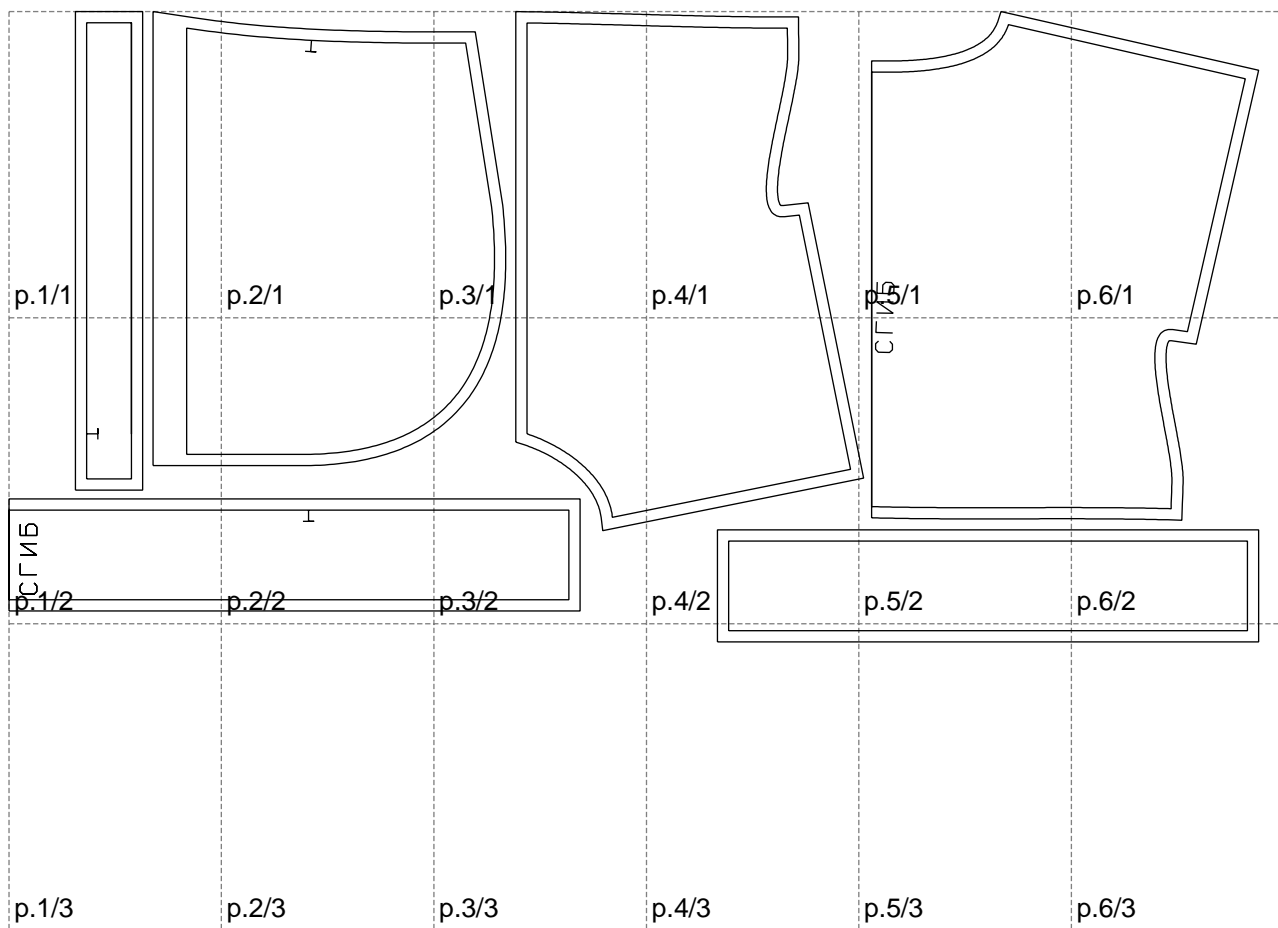

Not for print

Paper size: A4, size:1116.18 x562.91 mm

Example

size:1438.62 x1012.09 mm

Maneken =1 ver.0

rz_1=170

rz_16=104

rz_17=88.9

rz_18=84.4

rz_19=112

rz_20=109.3

.
.
.