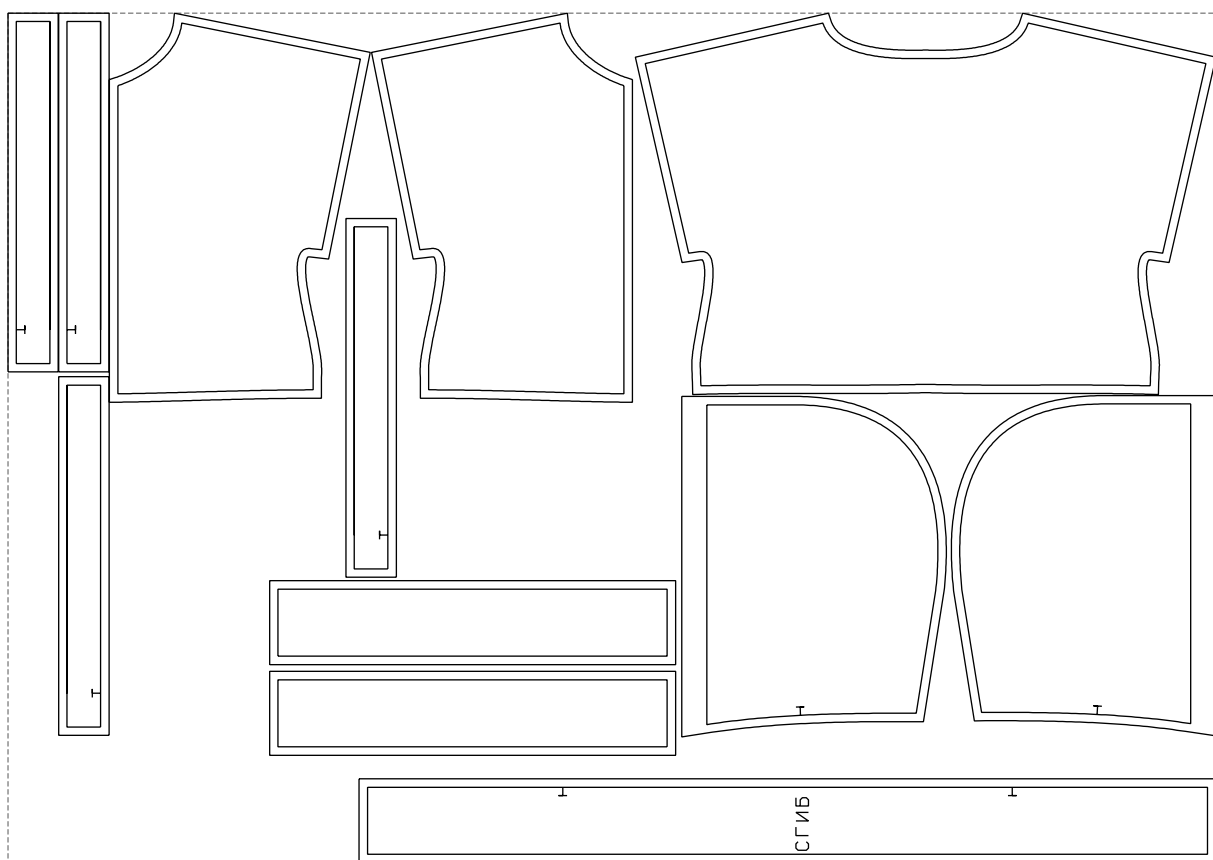

Not for print

Paper size: A4, size:1116.18 x562.91 mm

Example

size:1438.62 x1012.09 mm

Maneken =1 ver.0

rz_1=170

rz_16=104

rz_17=88.9

rz_18=84.4

rz_19=112

rz_20=109.3

.
.
.