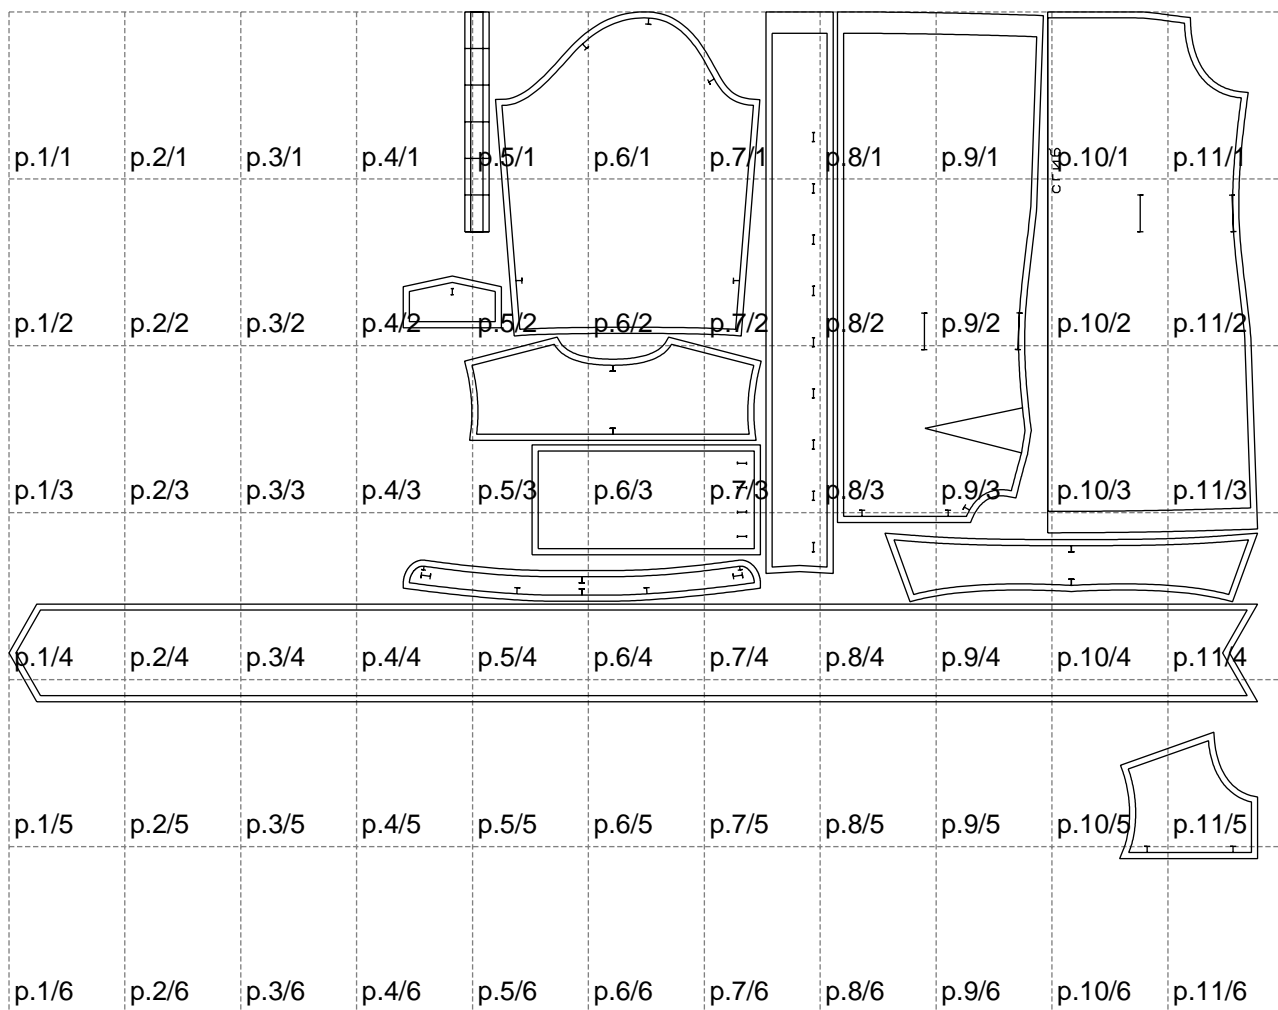

Not for print

Paper size: A4, size:2044.75 x1386.59 mm

Example

size:2044.75 x2127.31 mm

Maneken =1 ver.0

rz_1=170

rz_16=116

rz_17=100

rz_18=98.8

rz_19=124

rz_20=121

.
.
.