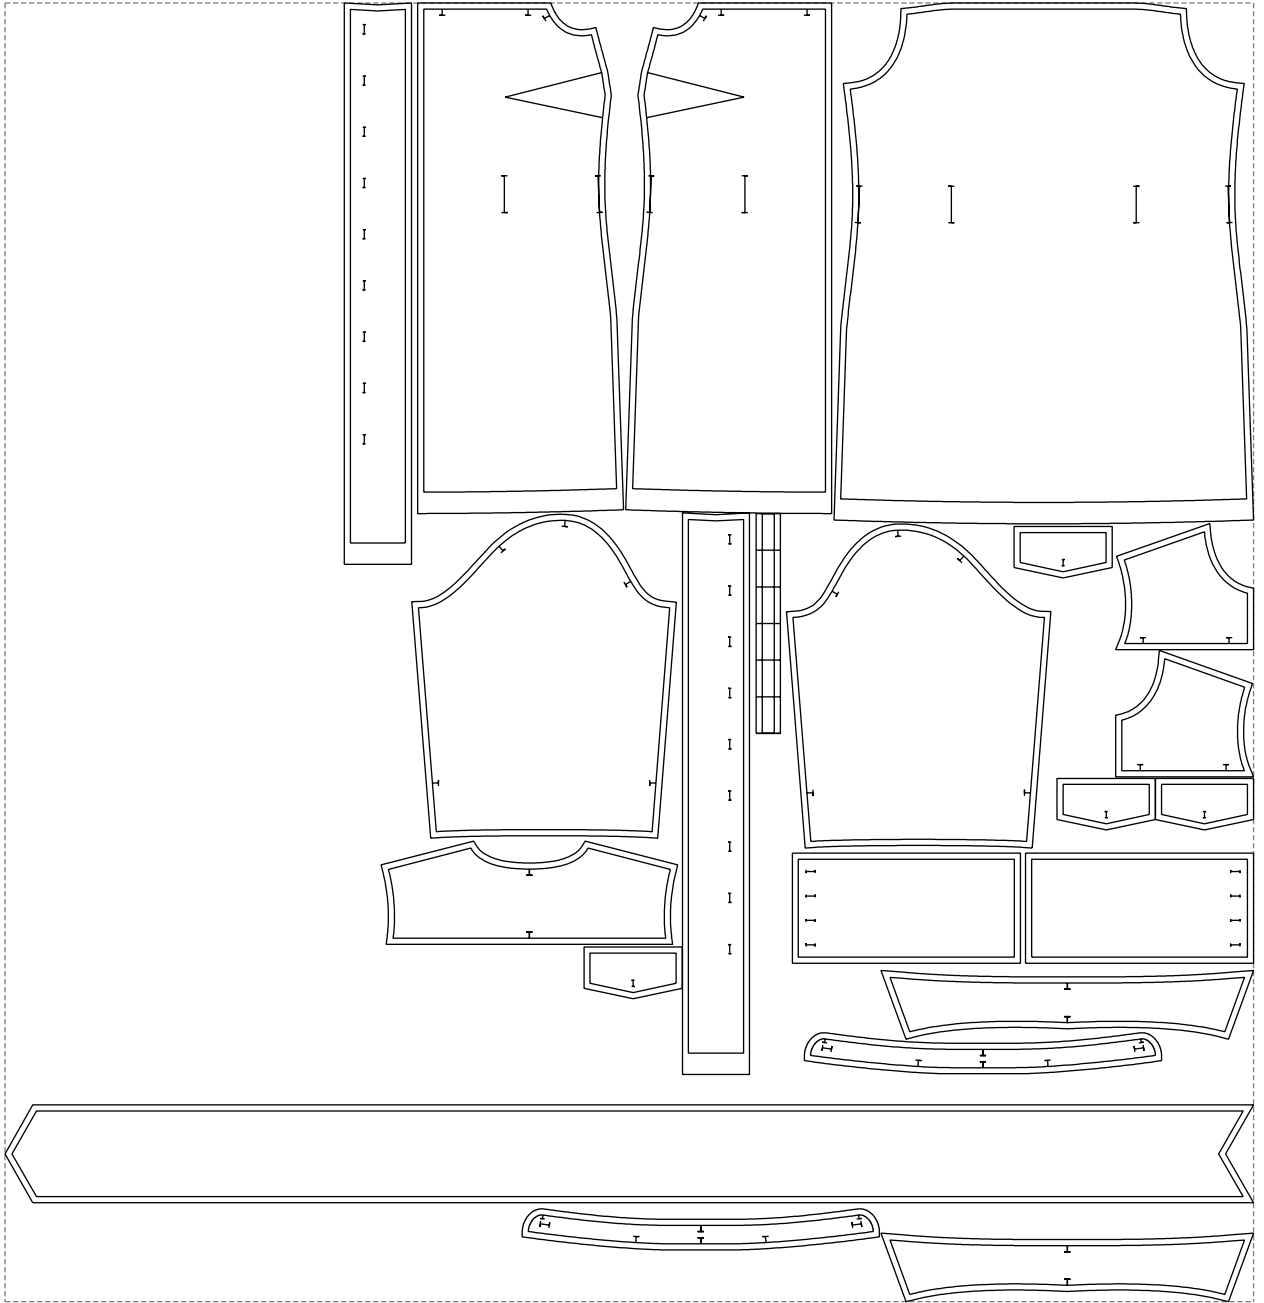

Not for print

Paper size: A4, size:2044.75 x1386.59 mm

Example

size:2044.75 x2127.31 mm

Maneken =1 ver.0

rz_1=170

rz_16=116

rz_17=100