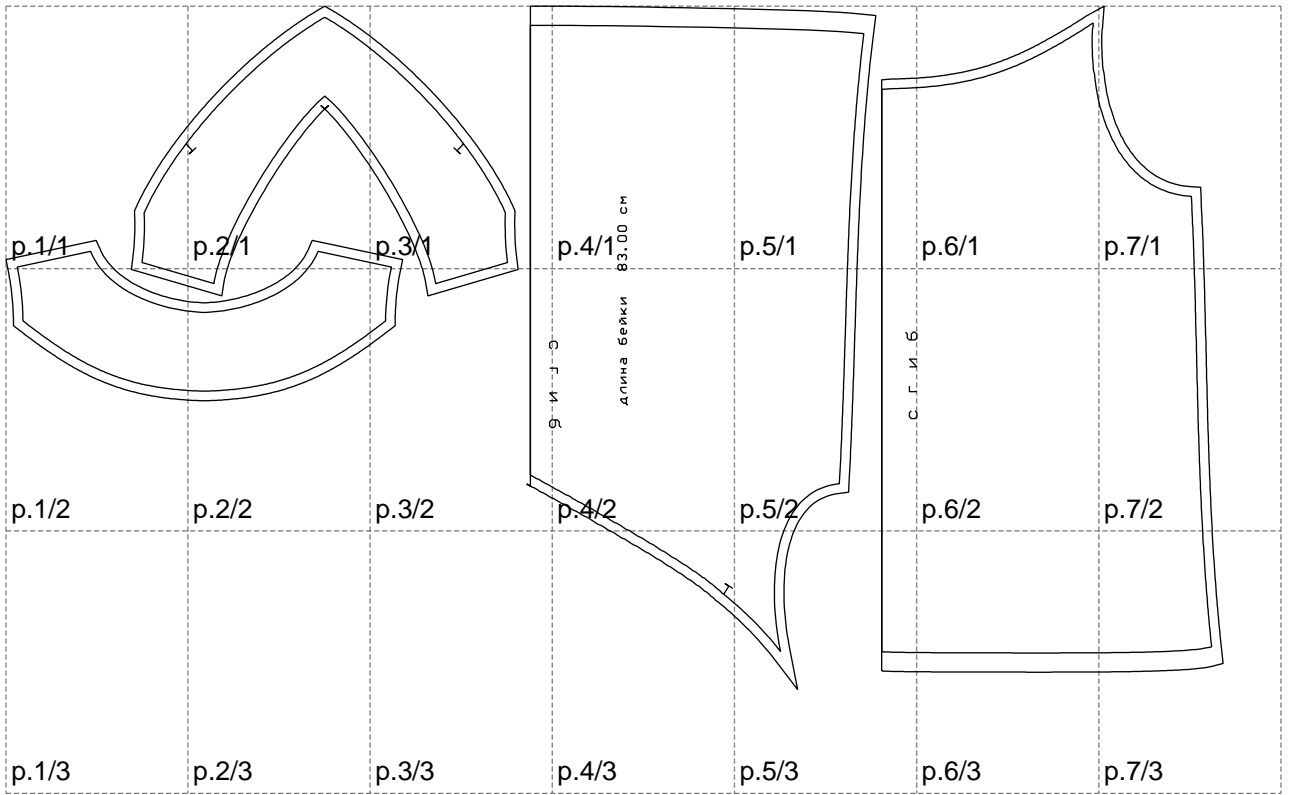

Not for print

Paper size: A4, size:1268.26 x712.01 mm

Example

size:1438.25 x1026.02 mm

Maneken =1 ver.0

rz_1=170

rz_16=108

rz_17=92.5

rz_18=89.2

rz_19=116

rz_20=113

.
.
.