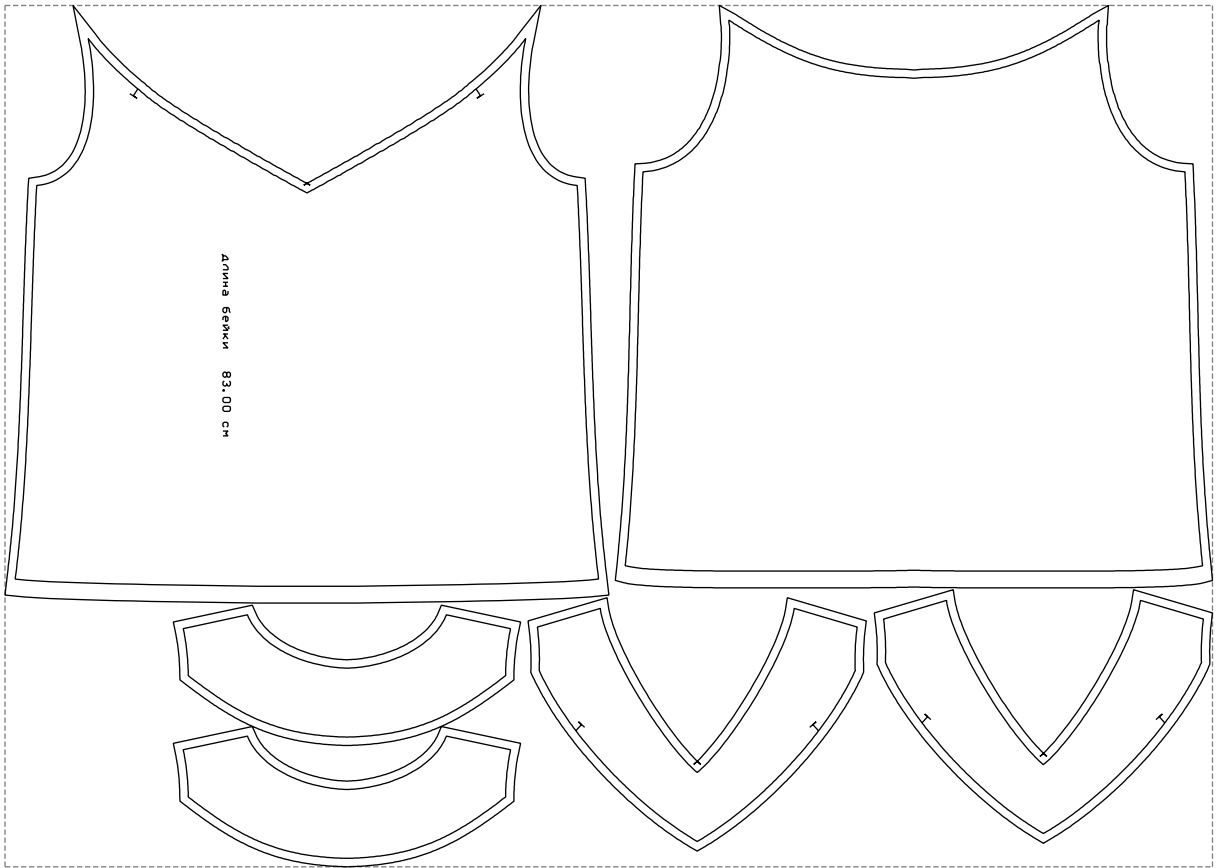

Not for print

Paper size: A4, size:1268.26 x712.01 mm

Example

size:1438.25 x1026.02 mm

Maneken =1 ver.0

rz_1=170

rz_16=108

rz_17=92.5

rz_18=89.2

rz_19=116

rz_20=113

.
.
.