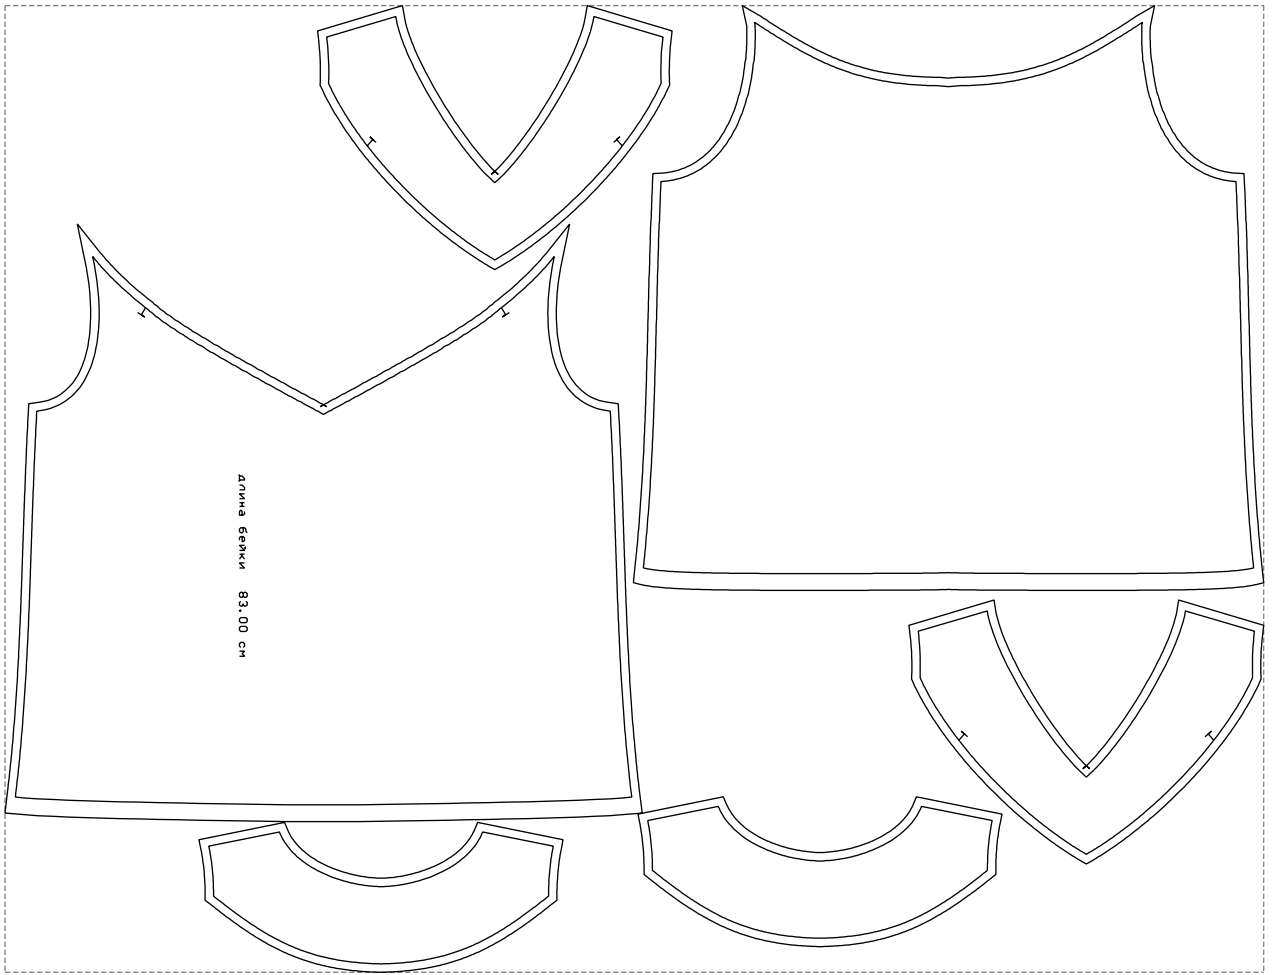

Not for print

Paper size: A4, size:1338.66 x711.85 mm

# Example

size:1499.00 x1151.42 mm

Maneken =1 ver.0

rz\_1=170

rz\_16=116

rz\_17=100

rz\_18=98.8

rz\_19=124