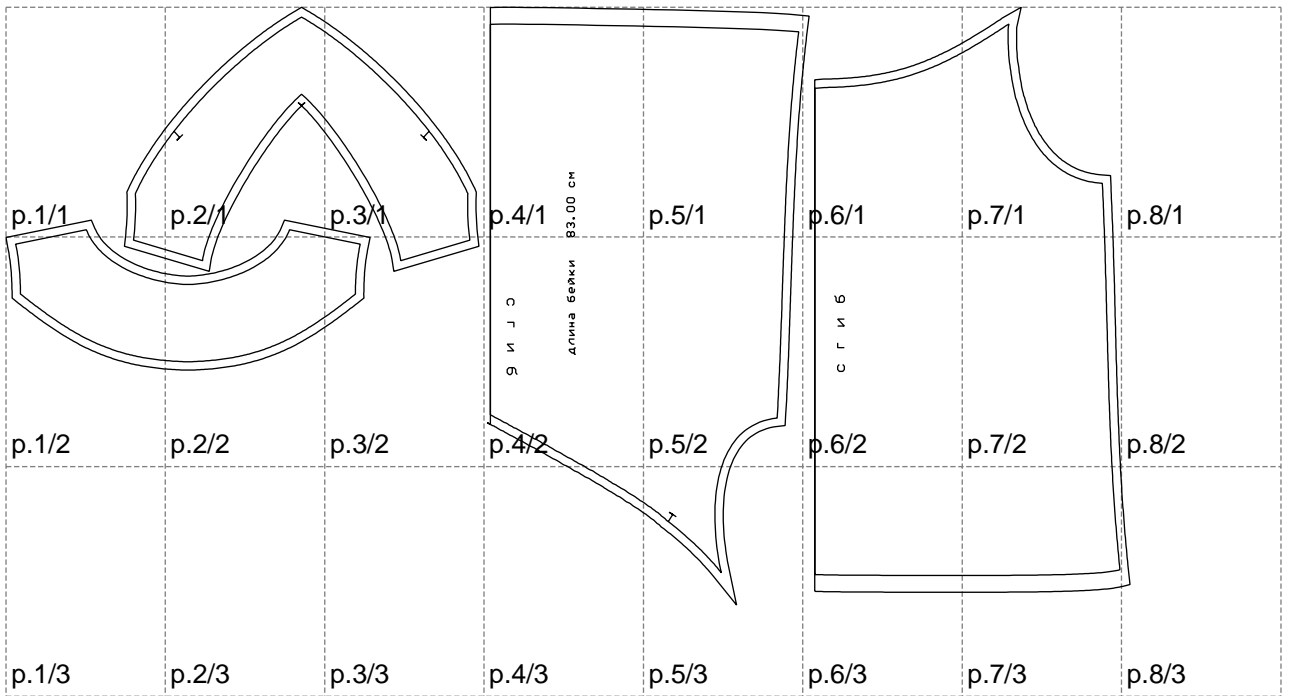

Not for print

Paper size: A4, size:1338.66 x711.85 mm

# Example

size:1499.00 x1151.42 mm

Maneken =1 ver.0

rz\_1=170

rz\_16=116

rz\_17=100

rz\_18=98.8

rz\_19=124

rz\_20=121

---

. . . . .  
. . . . .  
. . . . .