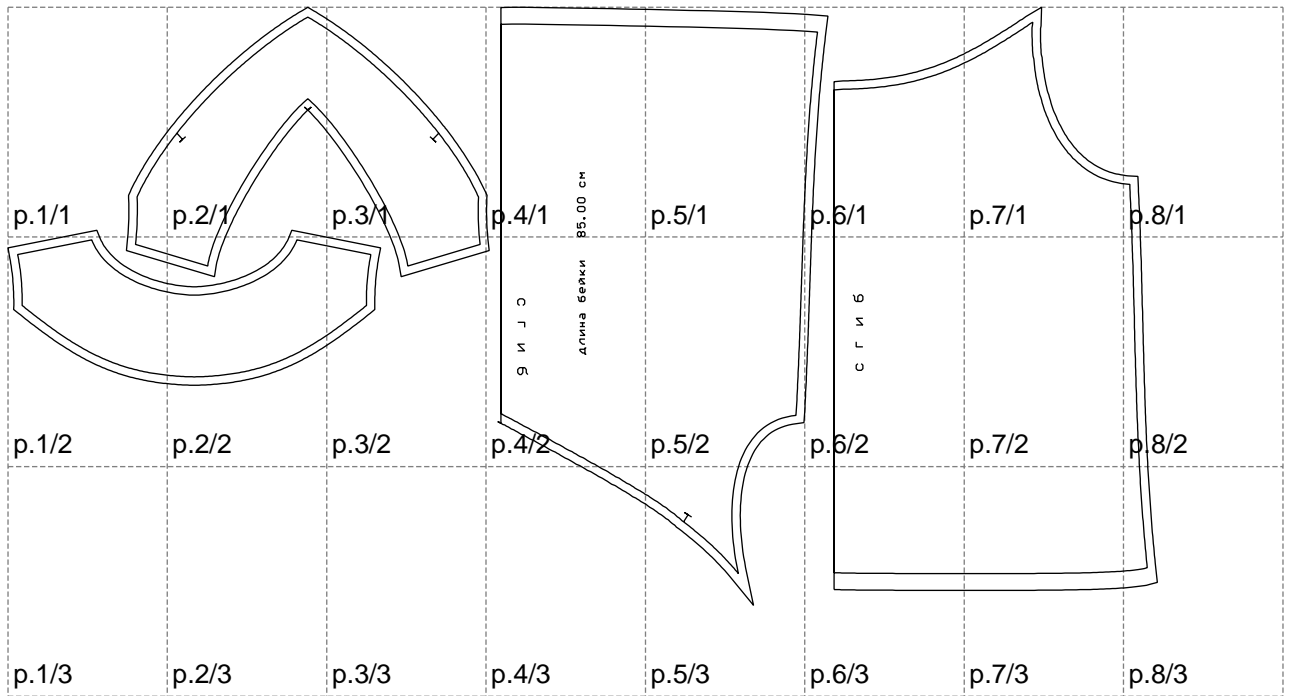

Not for print

Paper size: A4, size:1368.84 x711.93 mm

# Example

size:1499.00 x1189.48 mm

Maneken =1 ver.0

rz\_1=170

rz\_16=120

rz\_17=104

rz\_18=103.6

rz\_19=128

rz\_20=125.1

---

. . . . .  
. . . . .  
. . . . .