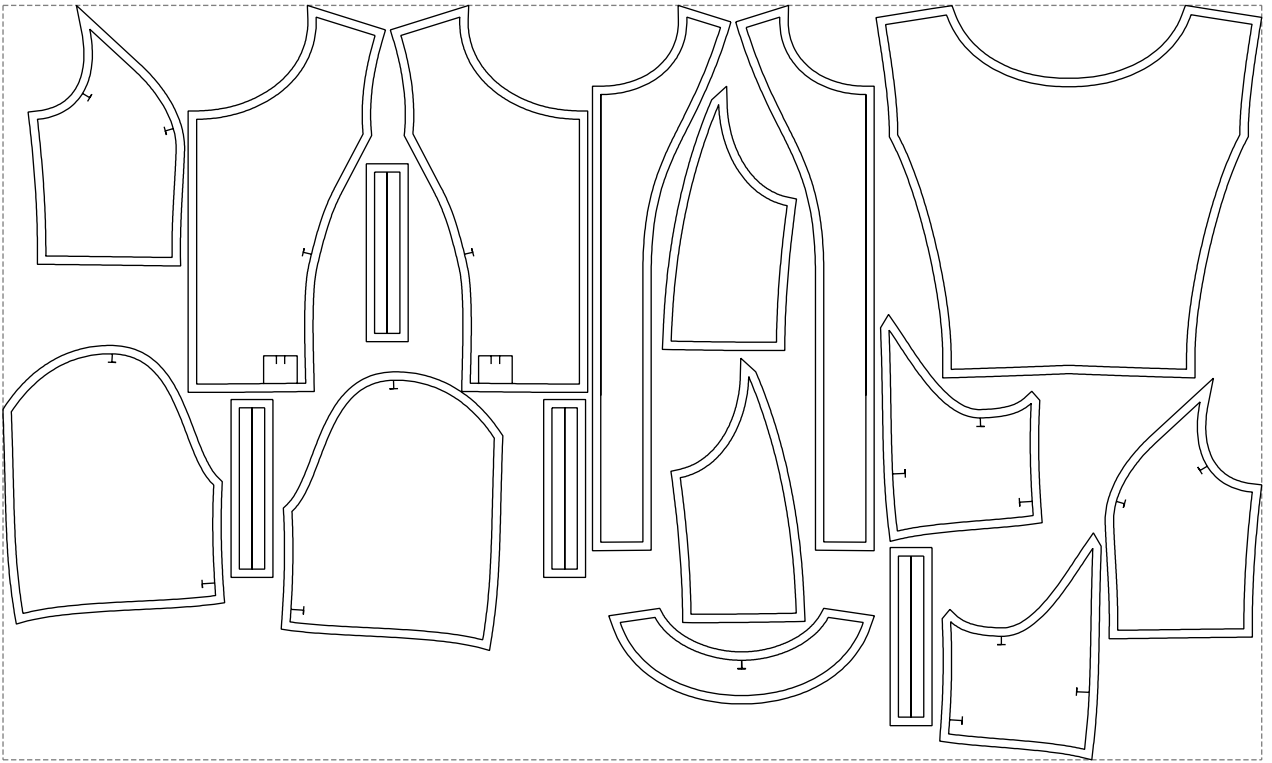

Not for print

Paper size: A4, size:1399.00 x930.58 mm

# Example

size:1499.00 x898.52 mm

Maneken =1 ver.0

rz\_1=170

rz\_16=104

rz\_17=88.9

rz\_18=84.4

rz\_19=112