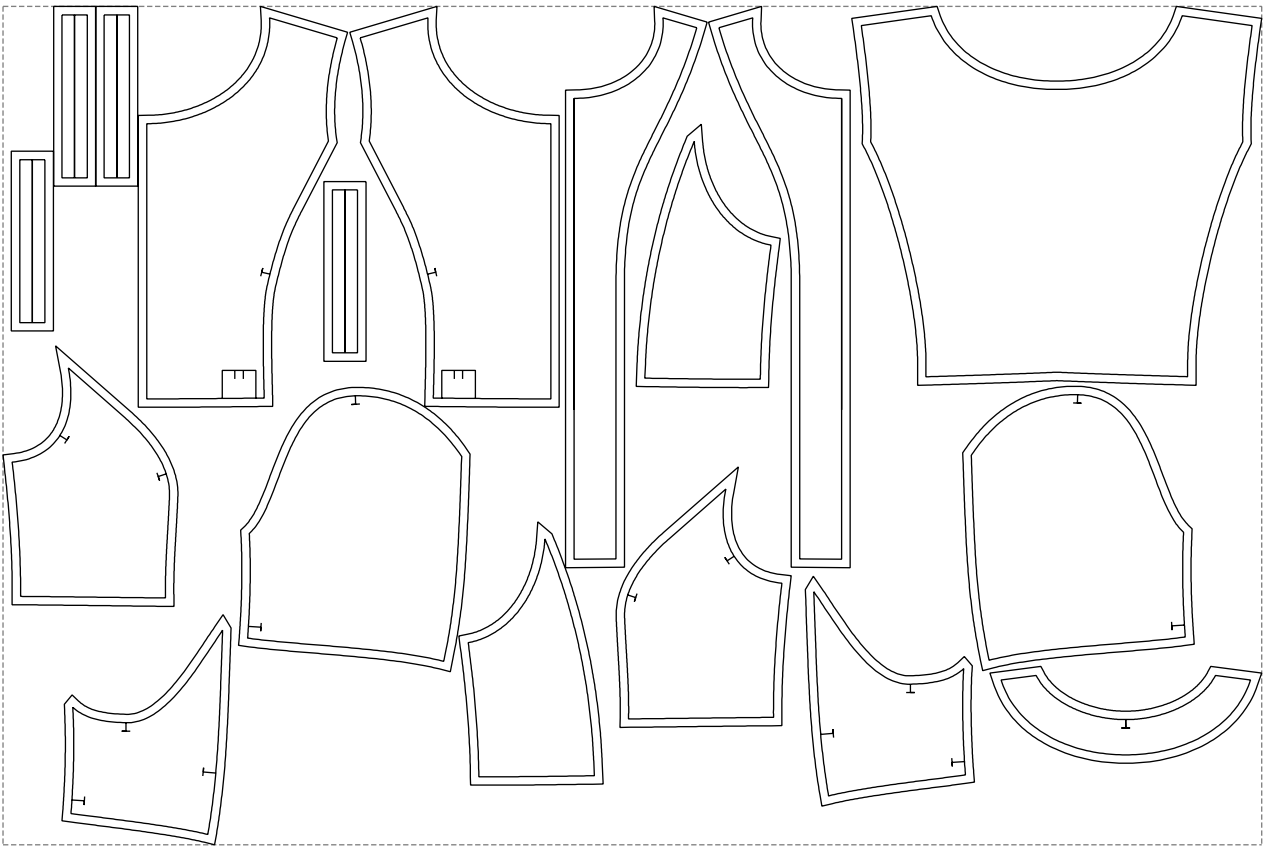

Not for print

Paper size: A4, size:1399.00 x946.47 mm

# Example

size:1499.00 x998.63 mm

Maneken =1 ver.0

rz\_1=170

rz\_16=116

rz\_17=100

rz\_18=98.8

rz\_19=124