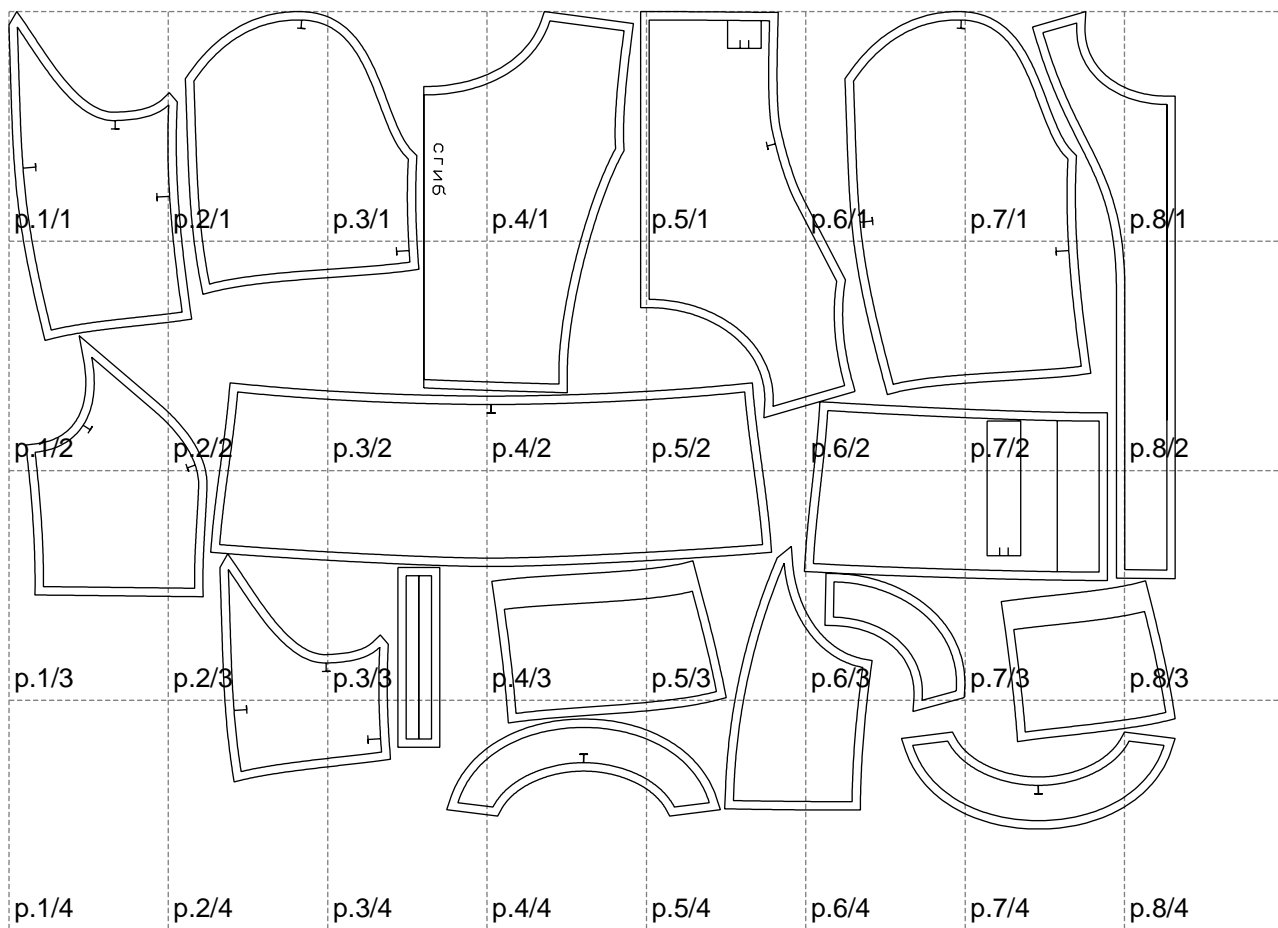

Not for print

Paper size: A4, size:1388.99 x973.40 mm

# Example

size:1499.00 x1015.62 mm

Maneken =1 ver.0

rz\_1=170

rz\_16=120

rz\_17=104

rz\_18=103.6

rz\_19=128

rz\_20=125.1

---

. . . . .  
. . . . .  
. . . . .