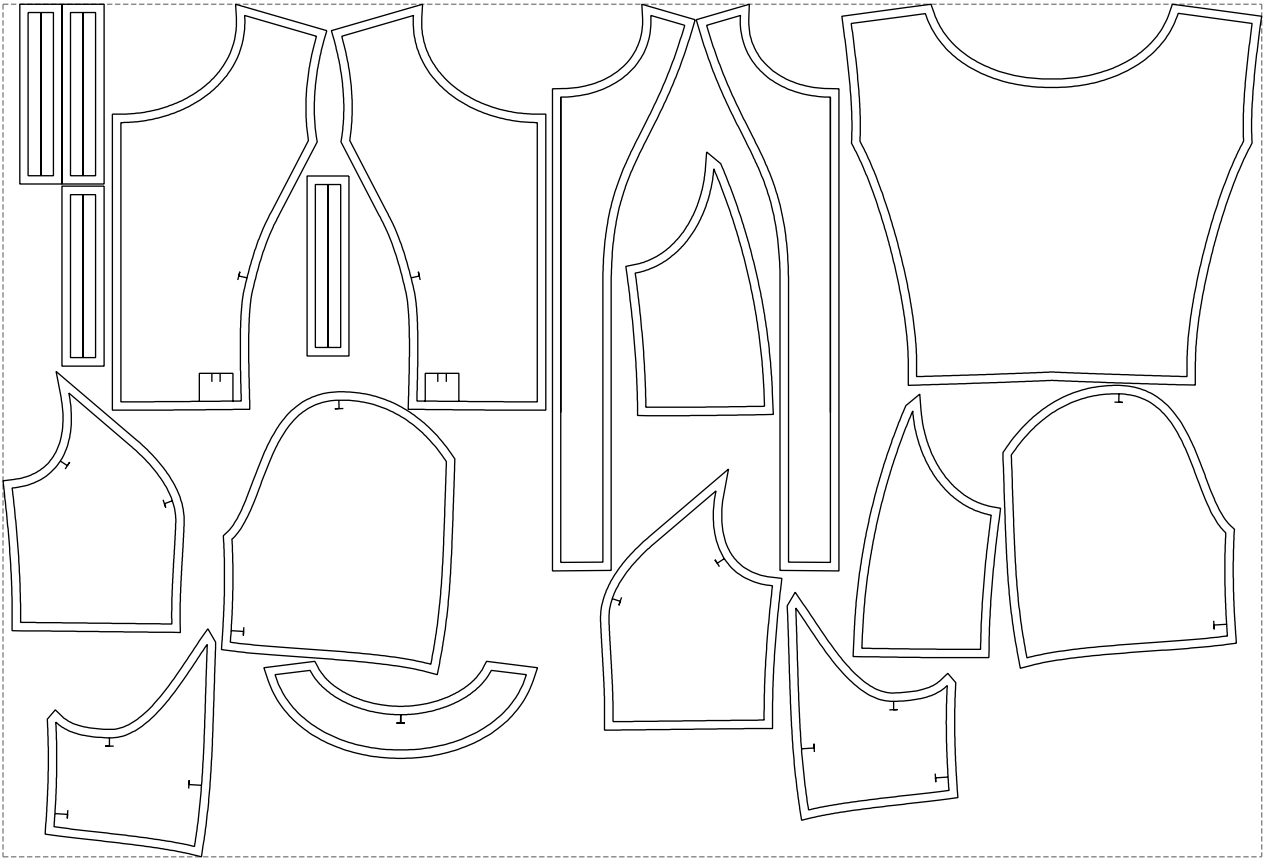

Not for print

Paper size: A4, size:1388.99 x973.40 mm

# Example

size:1499.00 x1015.62 mm

Maneken =1 ver.0

rz\_1=170

rz\_16=120

rz\_17=104

rz\_18=103.6

rz\_19=128

rz\_20=125.1

---

. . . . .  
. . . . .  
. . . . .