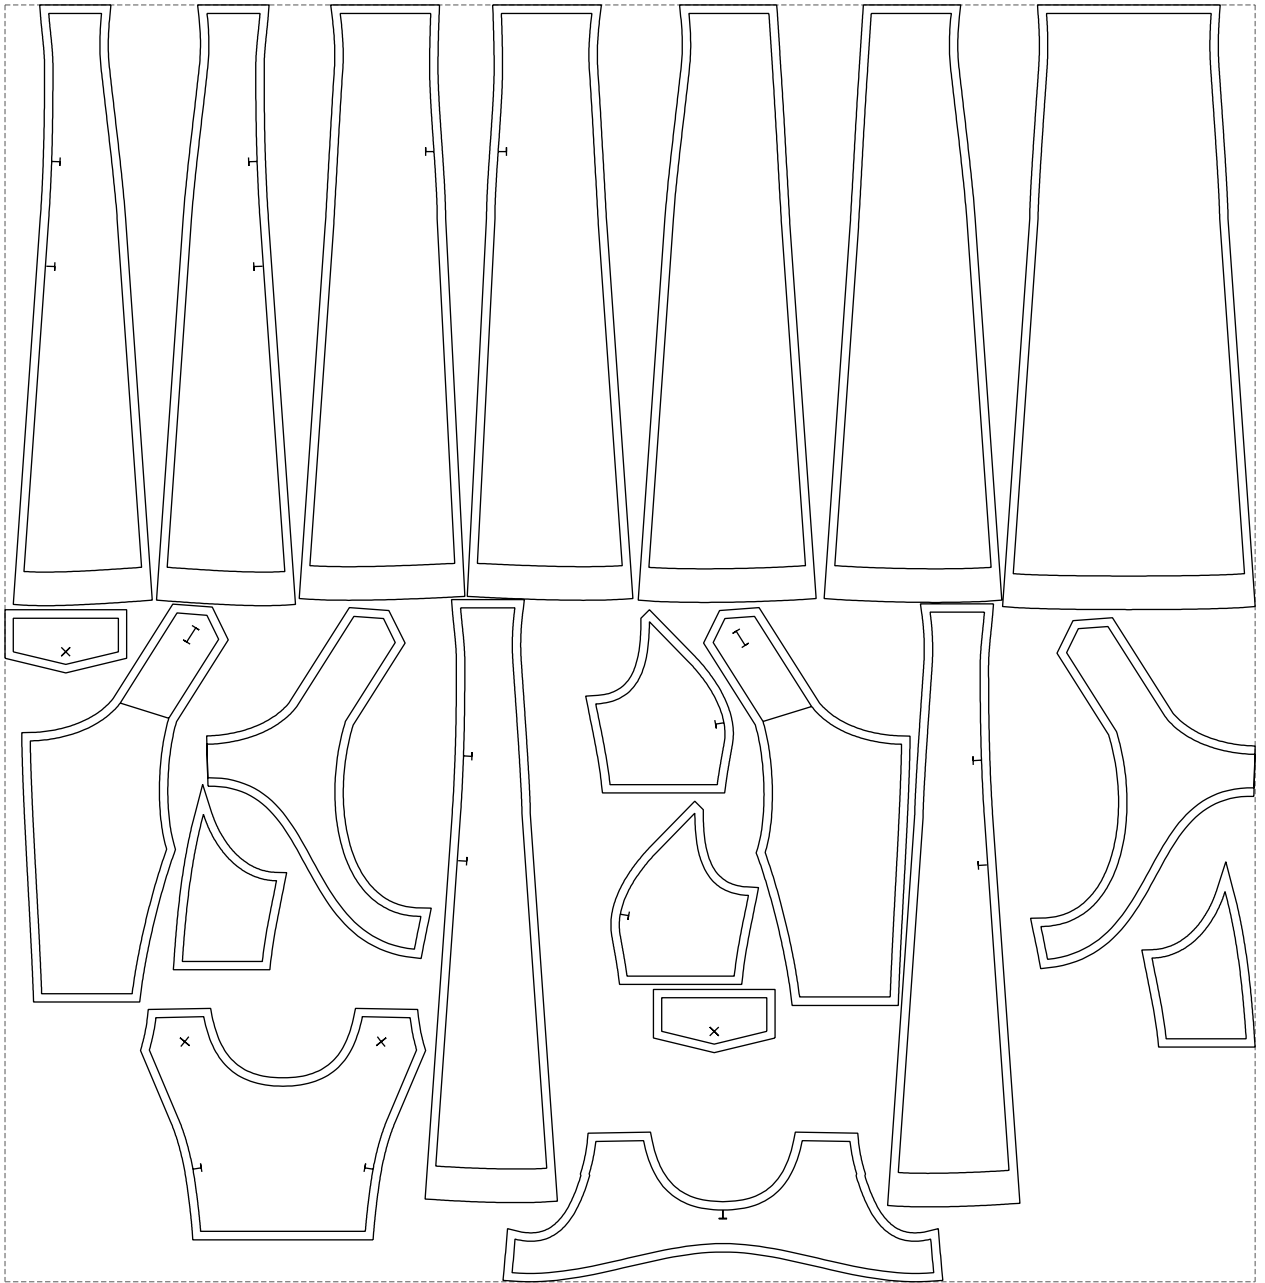

Not for print

Paper size: A4, size:1399.00 x855.15 mm

# Example

size:1488.97 x1520.95 mm

Maneken =1 ver.0

rz\_1=170

rz\_16=92

rz\_17=78.8

rz\_18=71.8

rz\_19=100

rz\_20=98.1

---

. . . . .  
. . . . .  
. . . . .