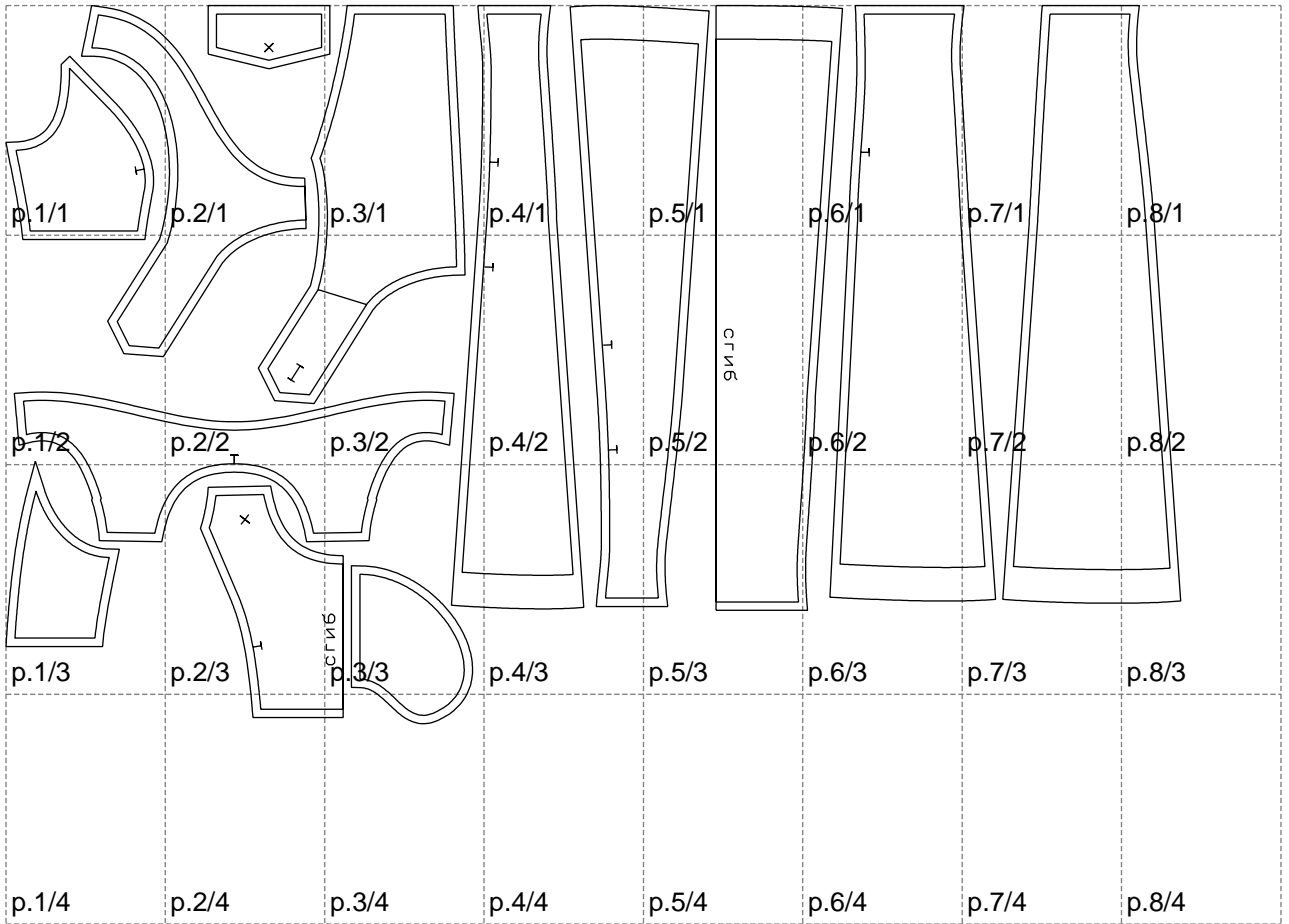

Not for print

Paper size: A4, size:1399.00 x855.15 mm

# Example

size:1488.97 x1520.95 mm

Maneken =1 ver.0

rz\_1=170

rz\_16=92

rz\_17=78.8

rz\_18=71.8

rz\_19=100

rz\_20=98.1

---

. . . . .  
. . . . .  
. . . . .