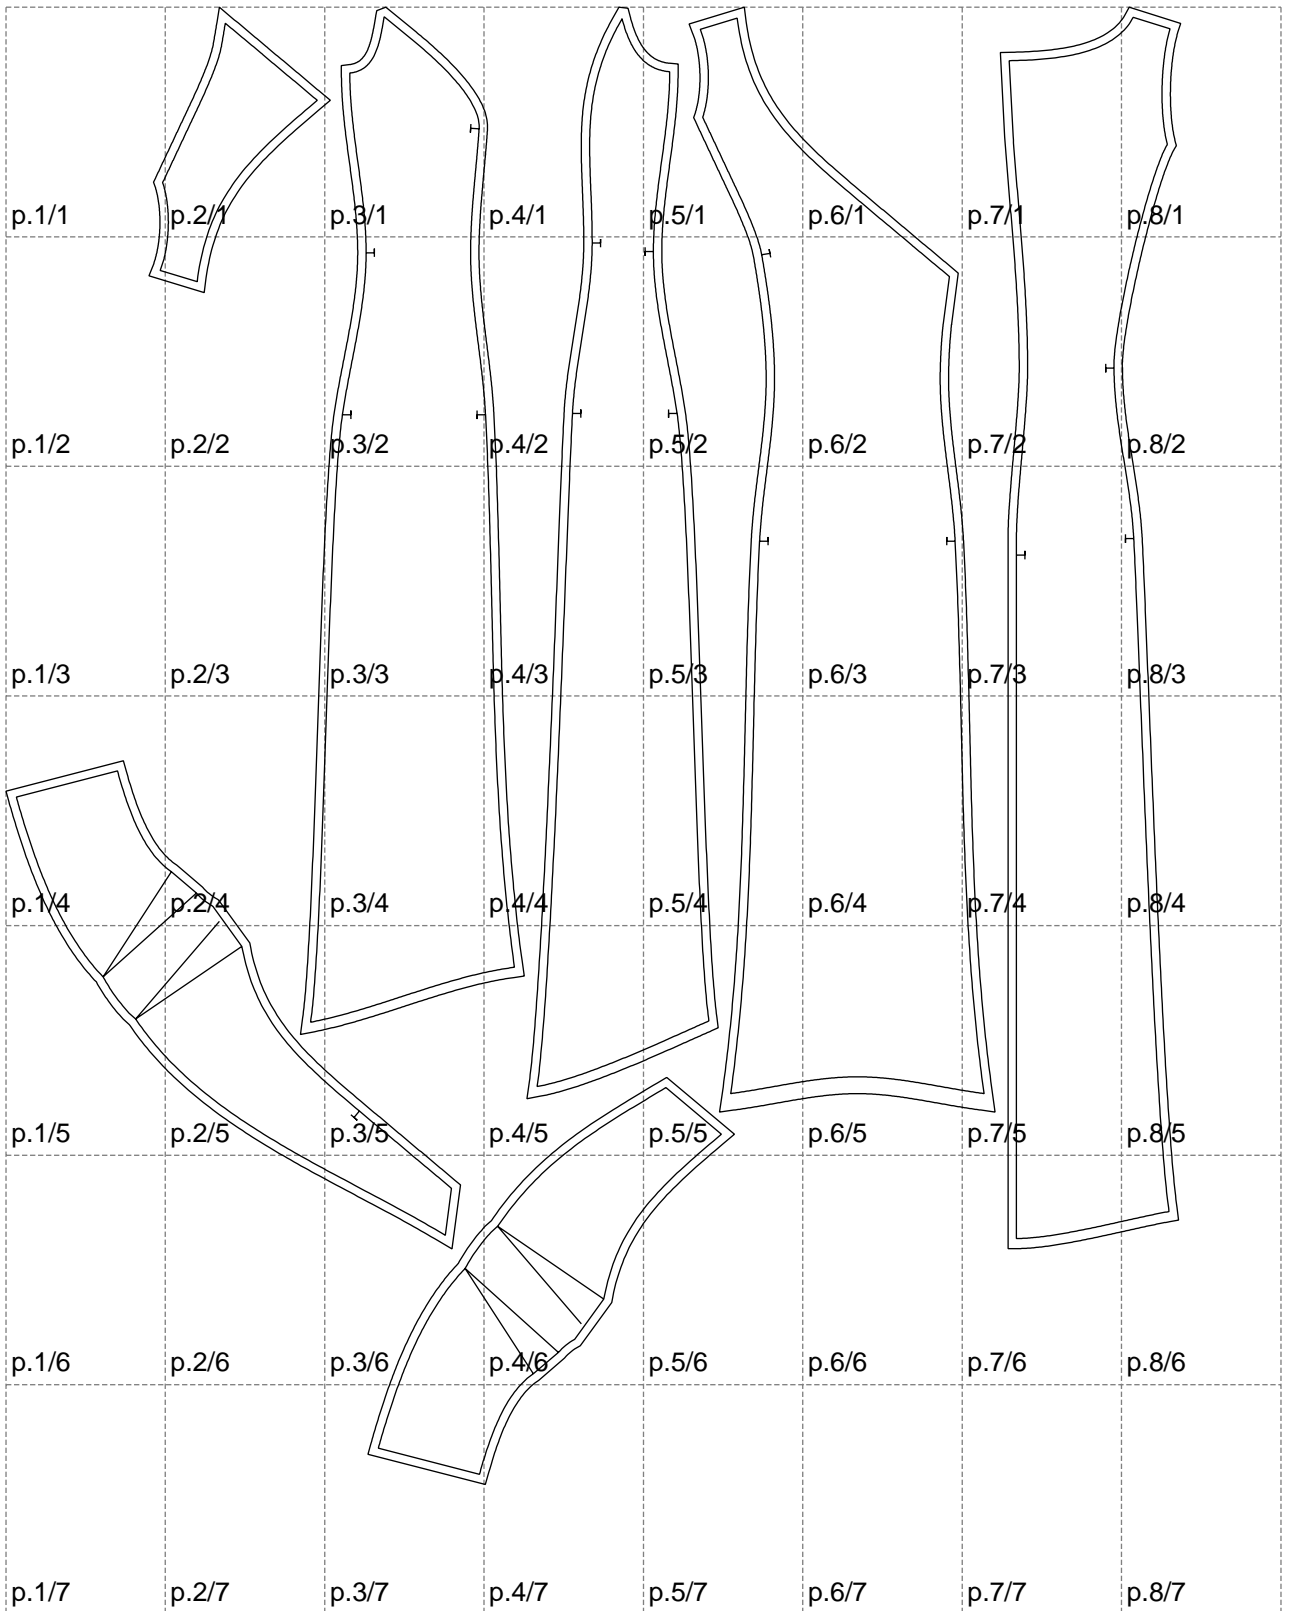

Not for print

Paper size: A4, size:1399.00 x1759.30 mm

# Example

size:1488.98 x2401.17 mm

Maneken =1 ver.0

rz\_1=170

rz\_16=96

rz\_17=82

rz\_18=76

rz\_19=104

rz\_20=101.8

---

. . . . .  
. . . . .  
. . . . .