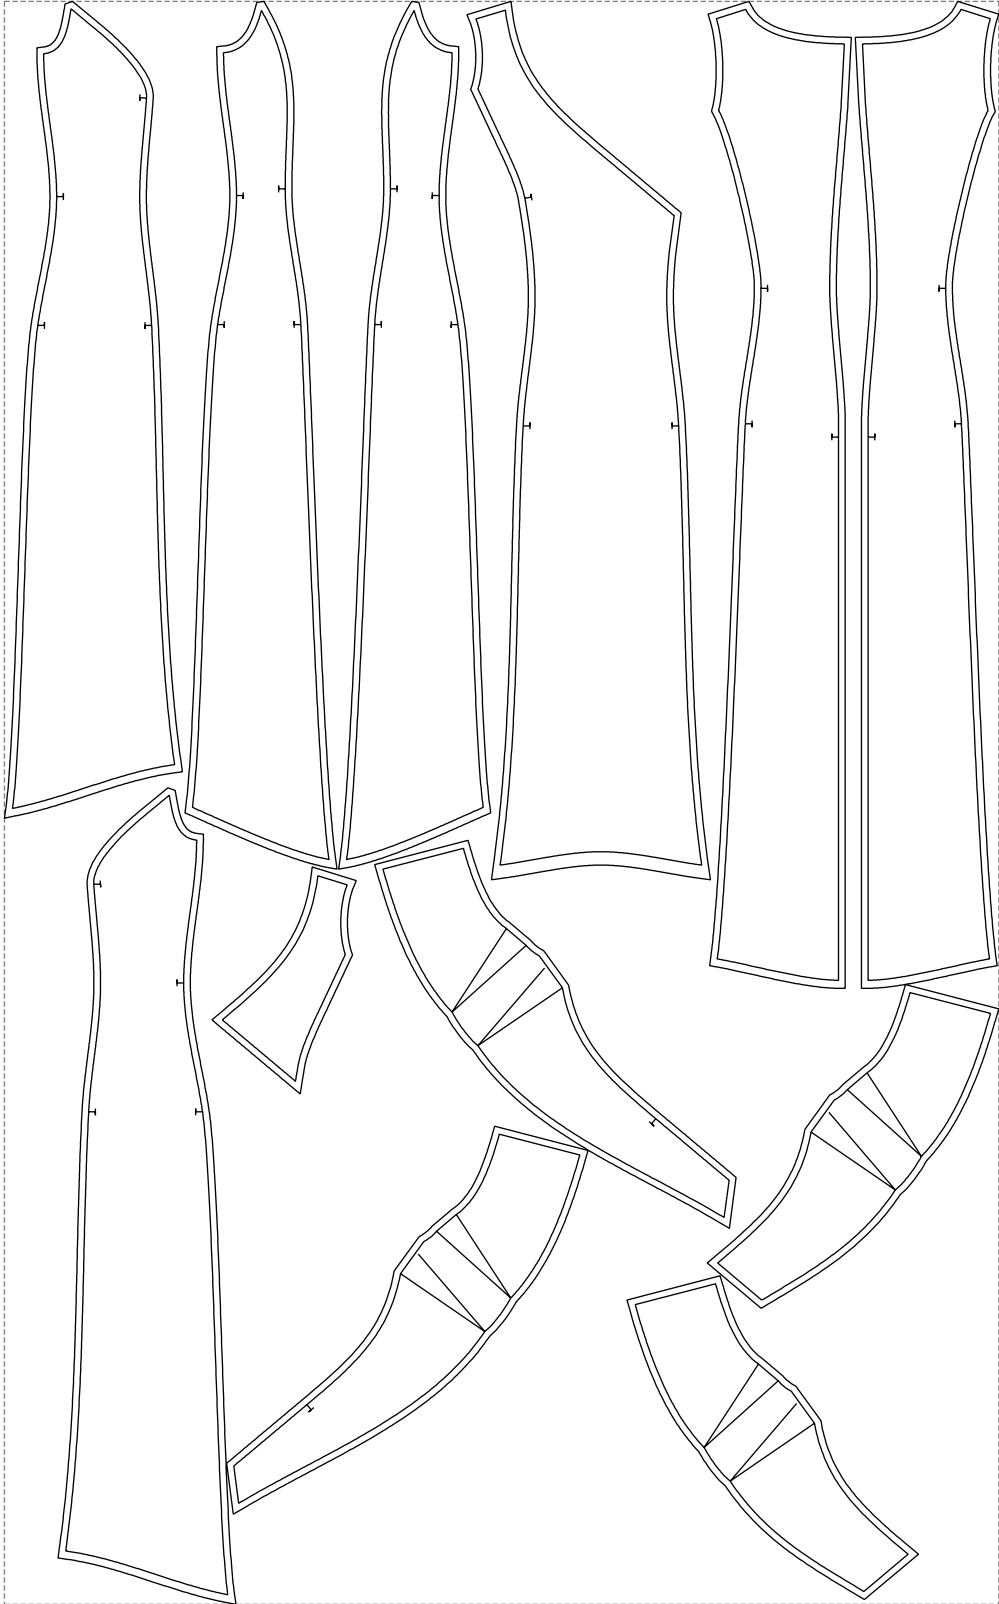

Not for print

Paper size: A4, size:1399.00 x1759.30 mm

# Example

size:1488.98 x2401.17 mm

Maneken =1 ver.0

rz\_1=170

rz\_16=96

rz\_17=82

rz\_18=76

rz\_19=104

rz\_20=101.8

---

. . . . .  
. . . . .  
. . . . .