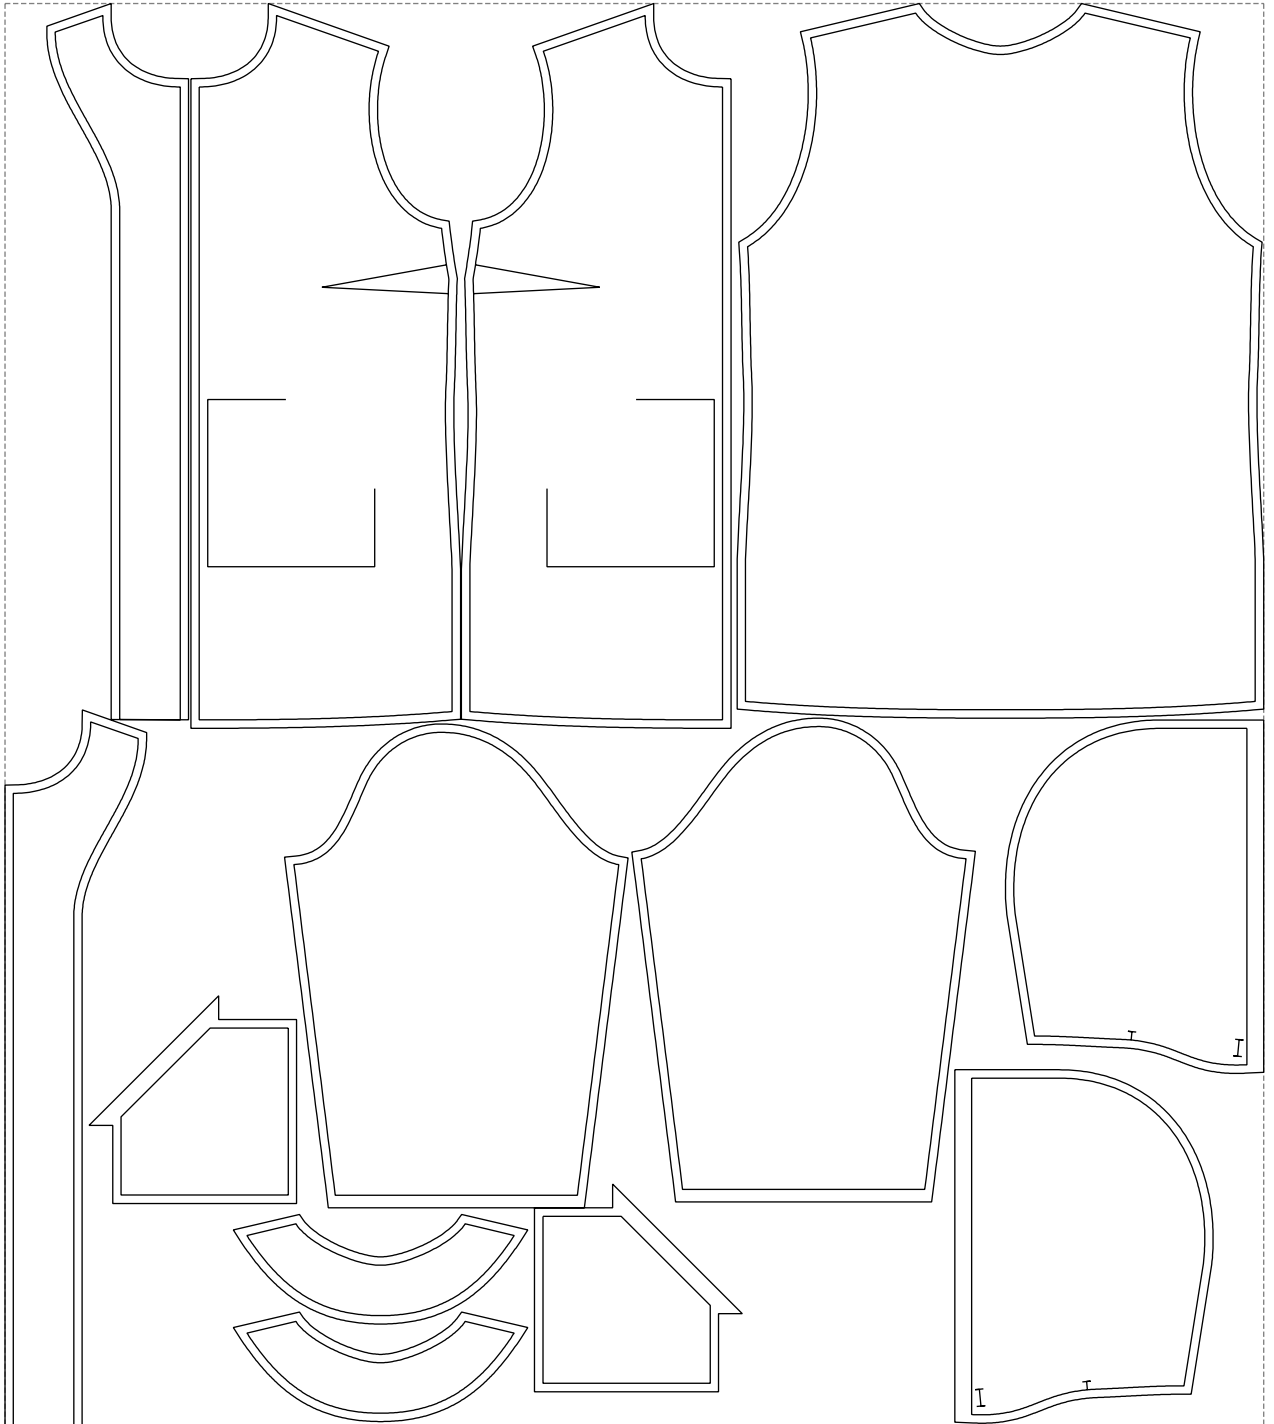

Not for print

Paper size: A4, size:1399.00 x1085.55 mm

# Example

size:1499.00 x1694.66 mm

Maneken =1 ver.0

rz\_1=170

rz\_16=108

rz\_17=92.5

rz\_18=89.2

rz\_19=116