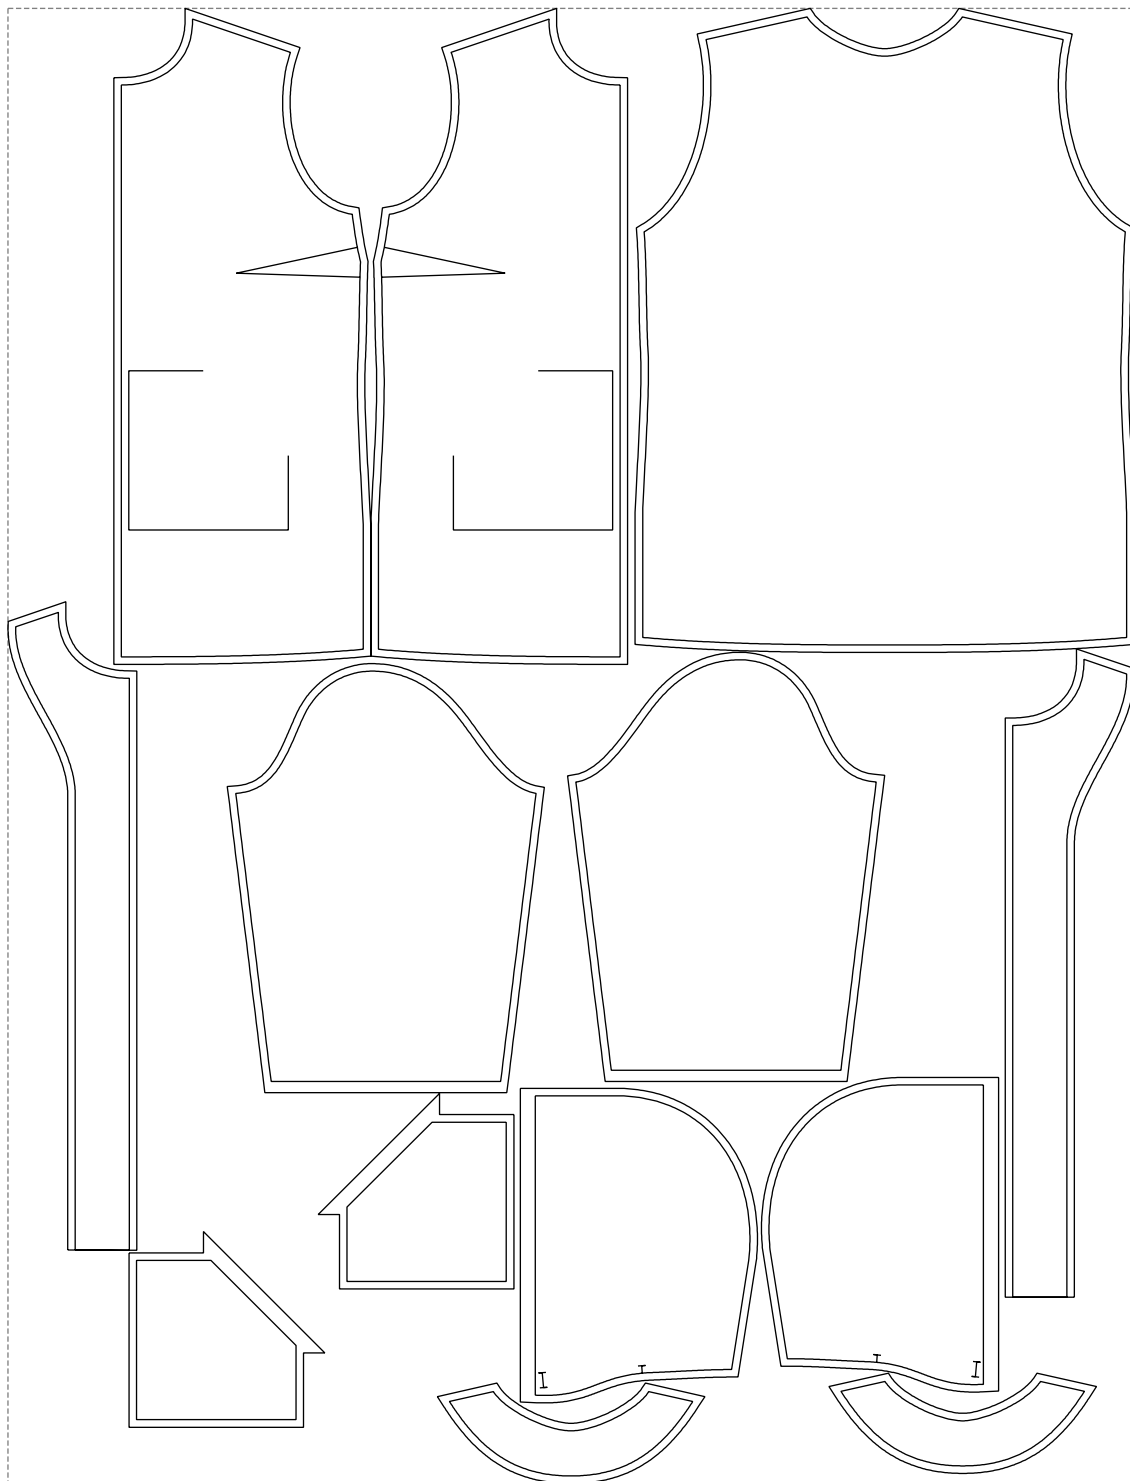

Not for print

Paper size: A4, size:1399.00 x1088.63 mm

# Example

size:1499.00 x1963.85 mm

Maneken =1 ver.0

rz\_1=170

rz\_16=116

rz\_17=100

rz\_18=98.8

rz\_19=124

rz\_20=121

---

. . . . .  
. . . . .  
. . . . .