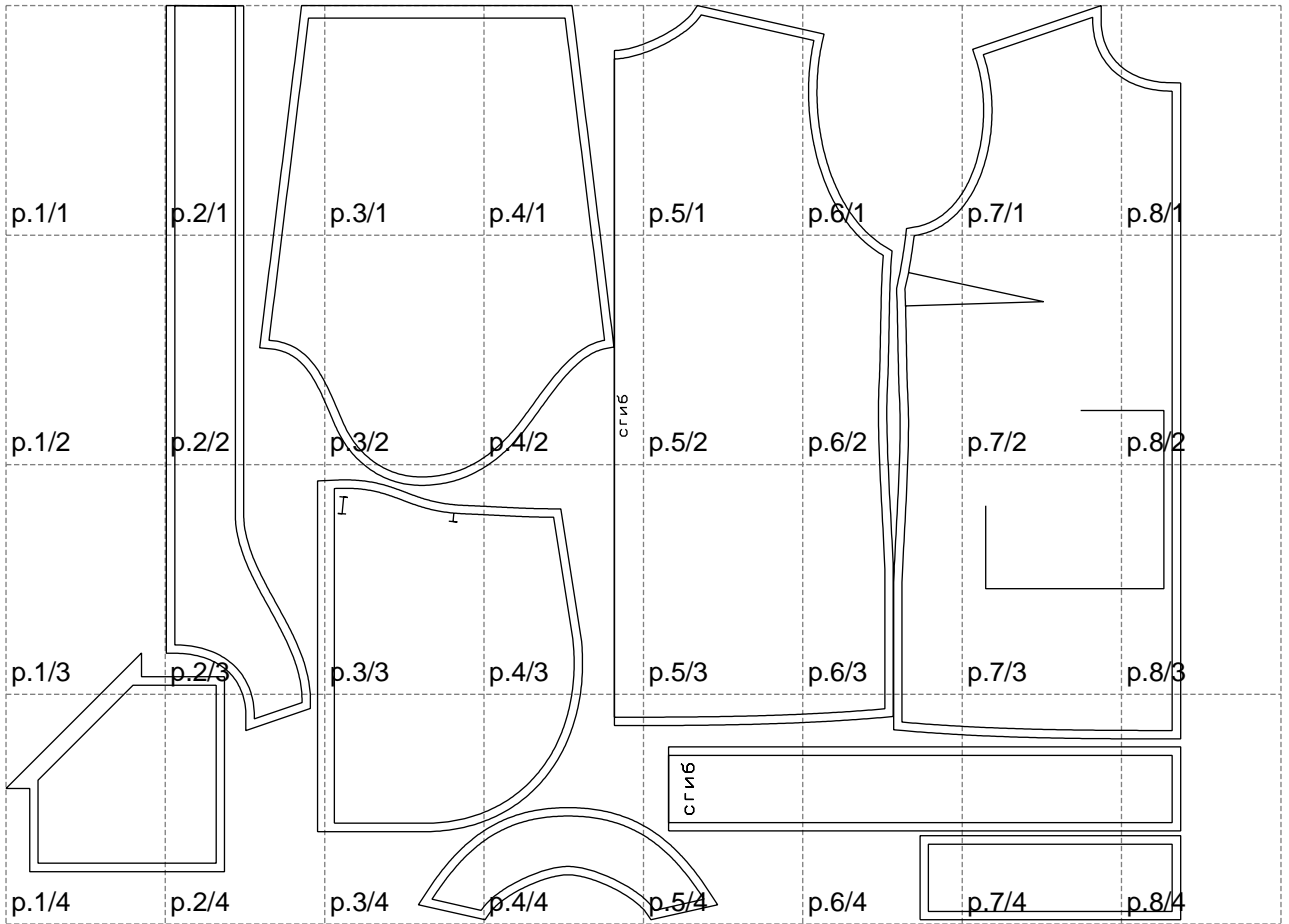

Not for print

Paper size: A4, size:1399.00 x1088.63 mm

# Example

size:1499.00 x1963.85 mm

Maneken =1 ver.0

rz\_1=170

rz\_16=116

rz\_17=100

rz\_18=98.8

rz\_19=124

rz\_20=121

---

. . . . .  
. . . . .  
. . . . .