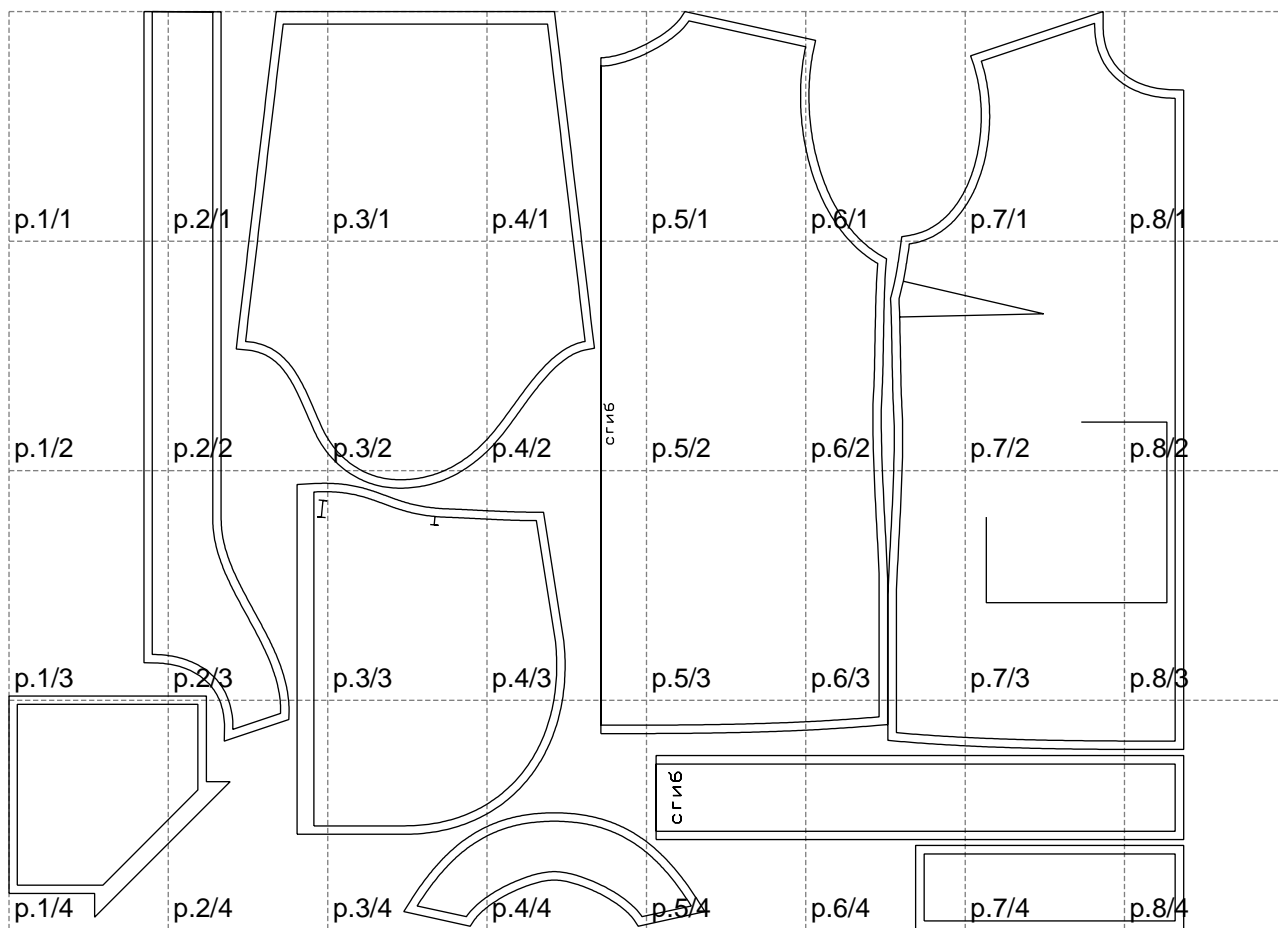

Not for print

Paper size: A4, size:1399.00 x1092.99 mm

# Example

size:1499.00 x1934.35 mm

Maneken =1 ver.0

rz\_1=170

rz\_16=120

rz\_17=104

rz\_18=103.6

rz\_19=128

rz\_20=125.1

---

. . . . .  
. . . . .  
. . . . .