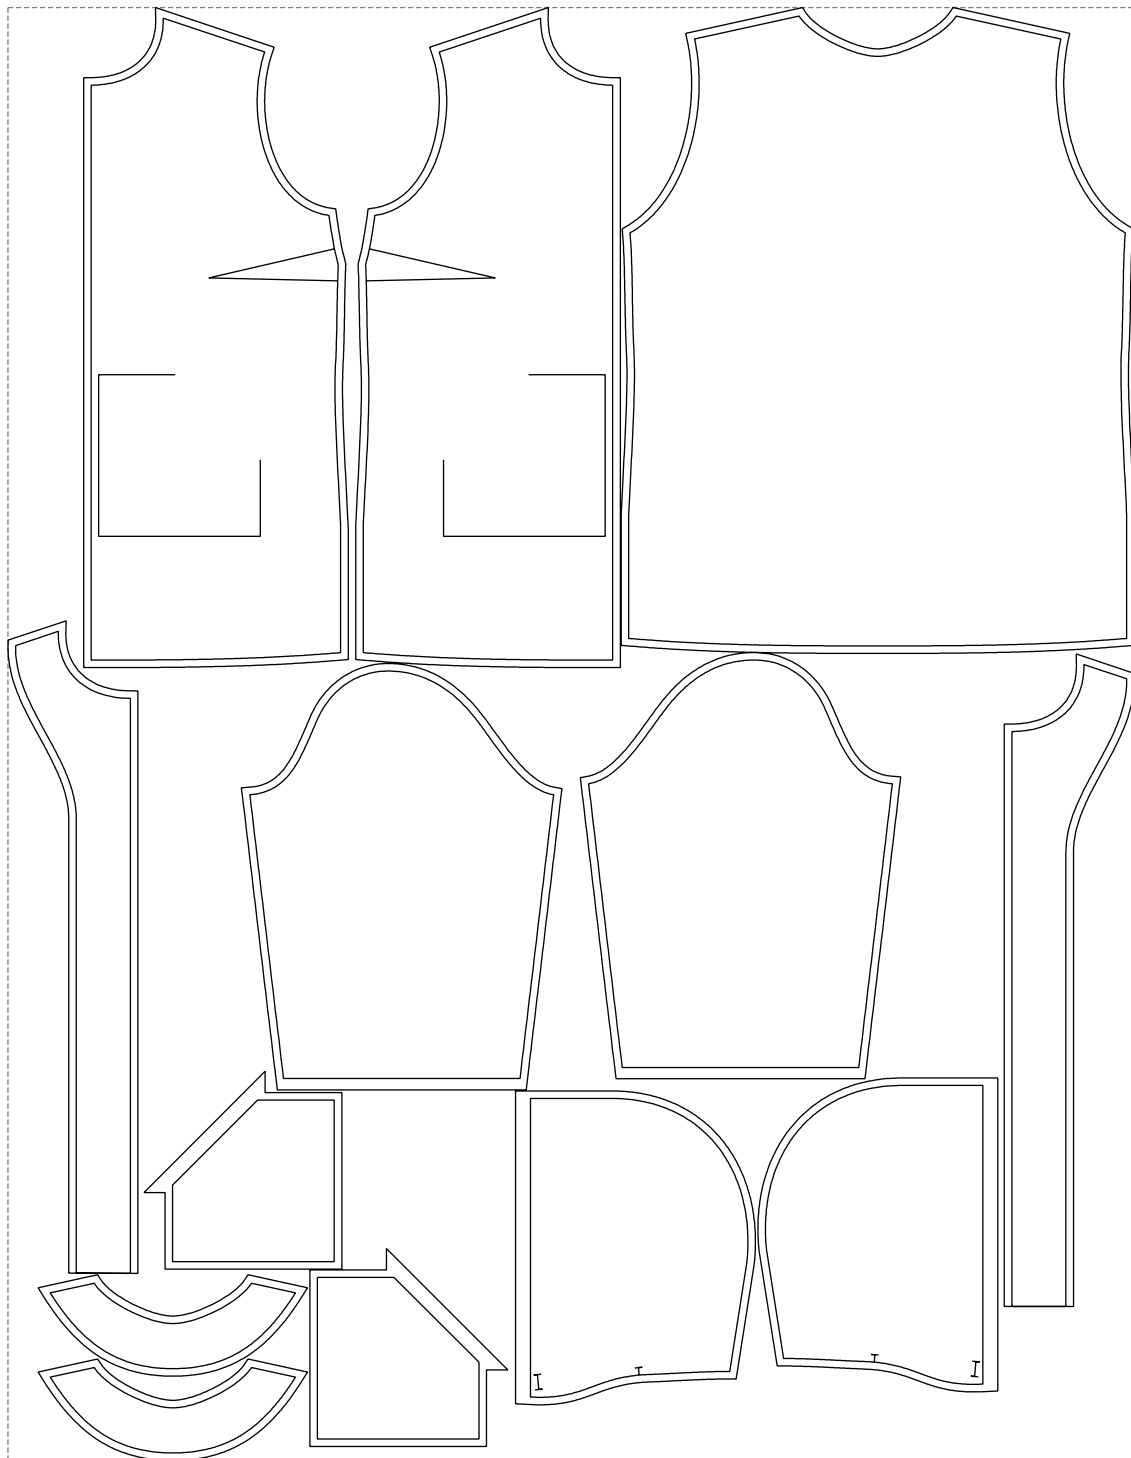

Not for print

Paper size: A4, size:1399.00 x1092.99 mm

# Example

size:1499.00 x1934.35 mm

Maneken =1 ver.0

rz\_1=170

rz\_16=120

rz\_17=104

rz\_18=103.6

rz\_19=128

rz\_20=125.1

---

. . . . .  
. . . . .  
. . . . .