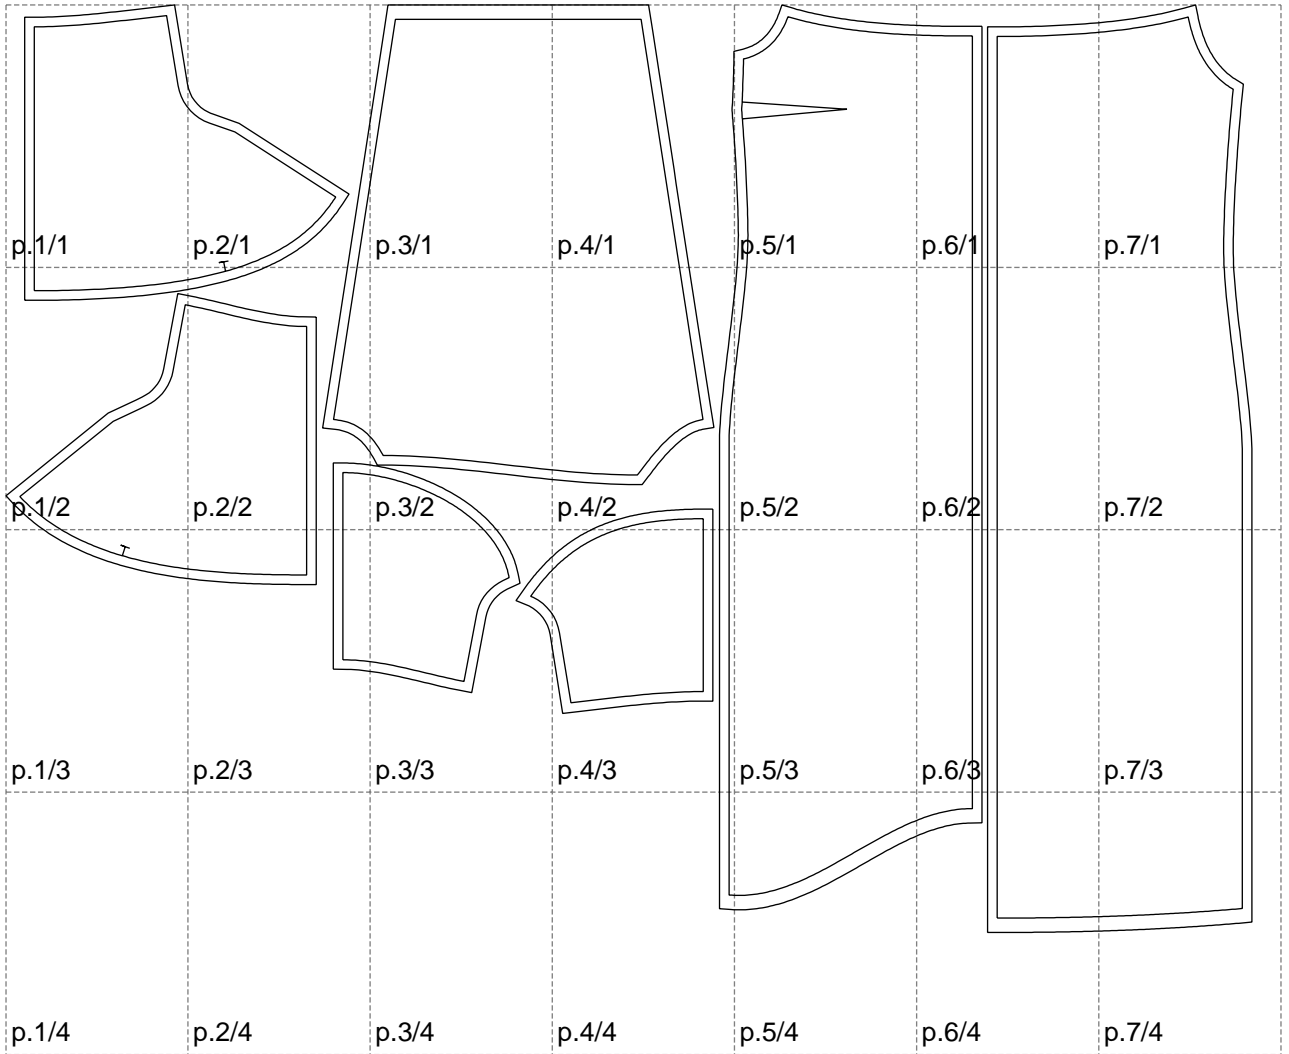

Not for print

Paper size: A4, size:1298.47 x966.42 mm

# Example

size:1499.00 x1548.10 mm

Maneken =1 ver.0

rz\_1=170

rz\_16=88

rz\_17=75.6

rz\_18=67.6

rz\_19=96

rz\_20=94.6

---

. . . . .  
. . . . .  
. . . . .