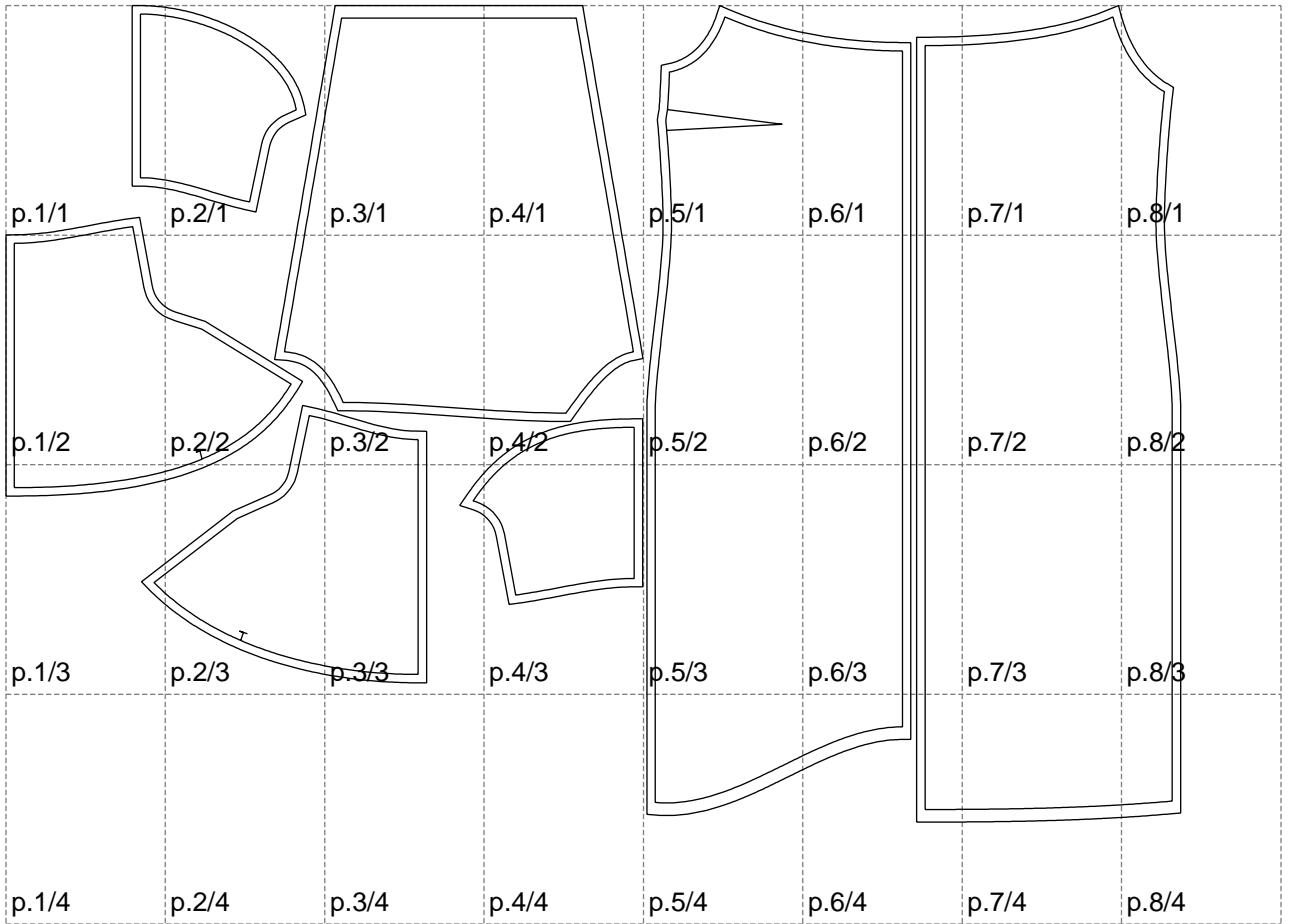

Not for print

Paper size: A4, size:1399.00 x972.30 mm

# Example

size:1499.00 x1773.48 mm

Maneken =1 ver.0

rz\_1=170

rz\_16=104

rz\_17=88.9

rz\_18=84.4

rz\_19=112

rz\_20=109.3

---

. . . . .  
. . . . .  
. . . . .