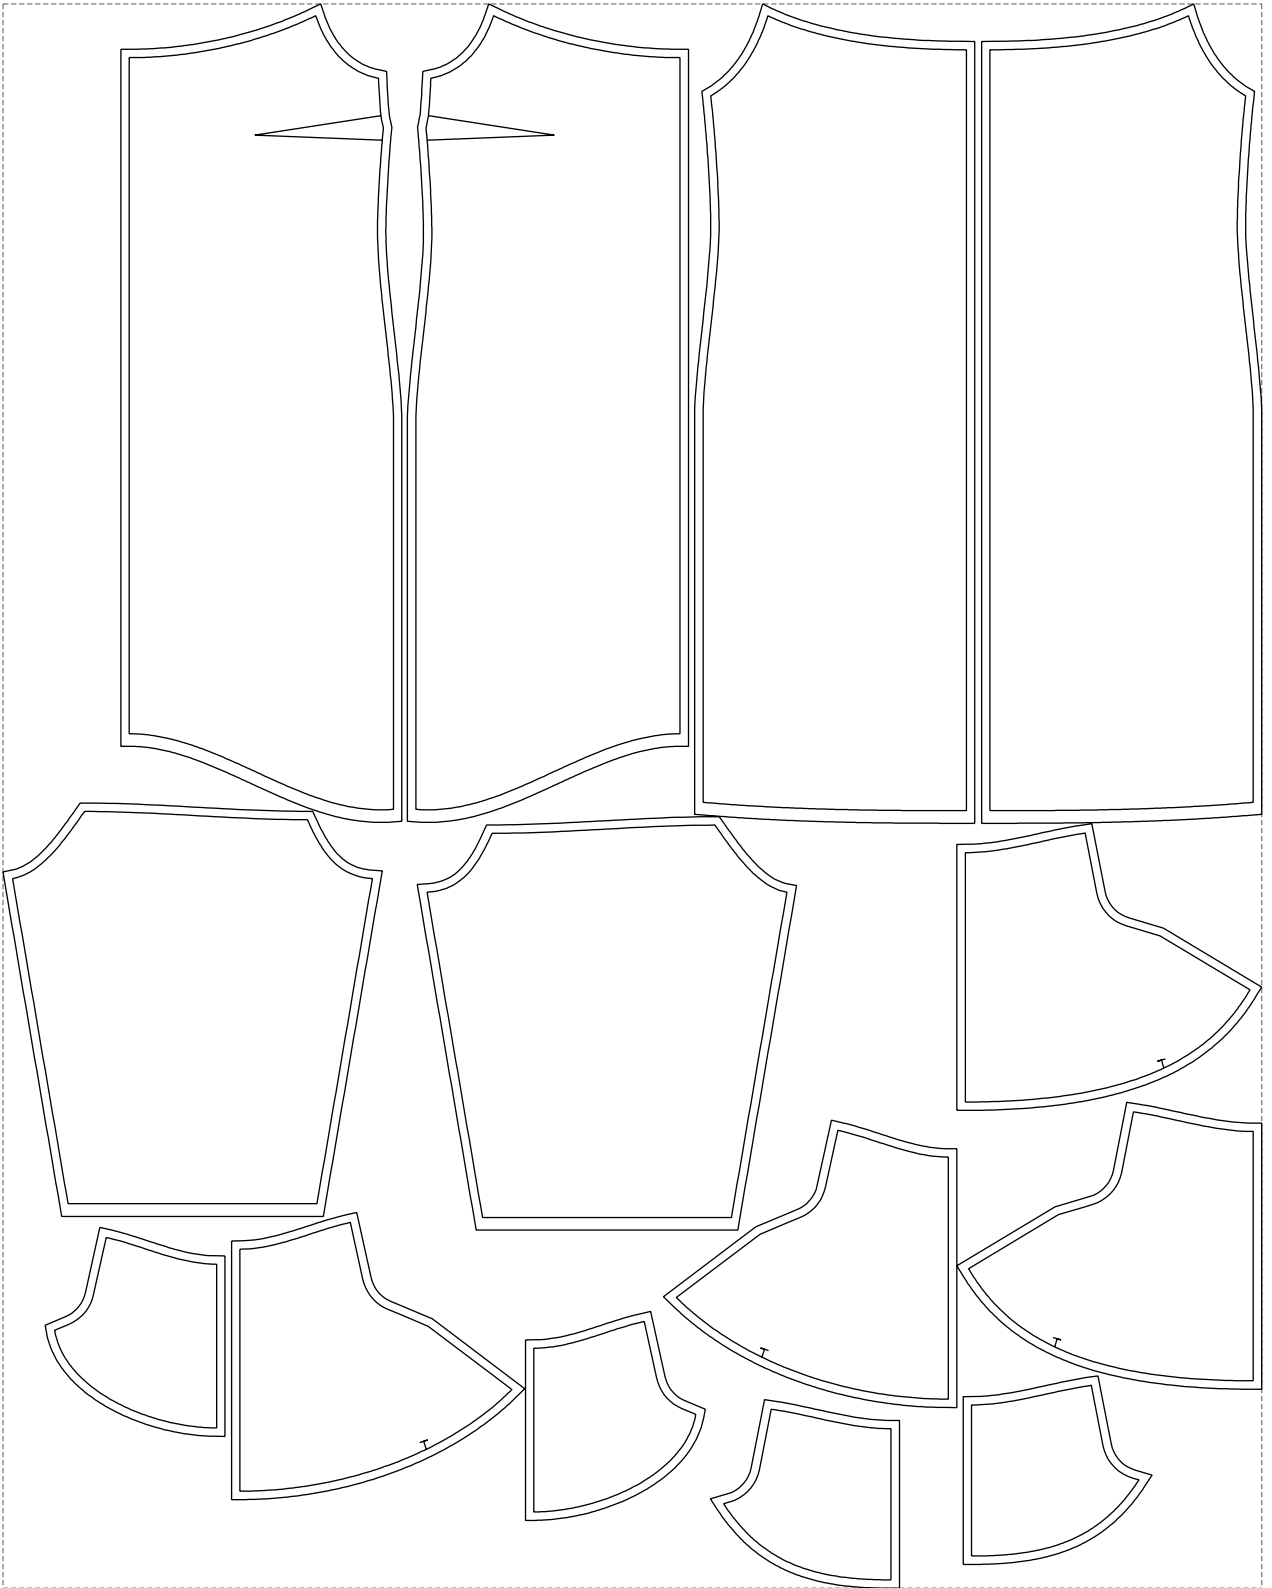

Not for print

Paper size: A4, size:1388.94 x975.95 mm

# Example

size:1499.00 x1887.20 mm

Maneken =1 ver.0

rz\_1=170

rz\_16=112

rz\_17=96.2

rz\_18=94

rz\_19=120