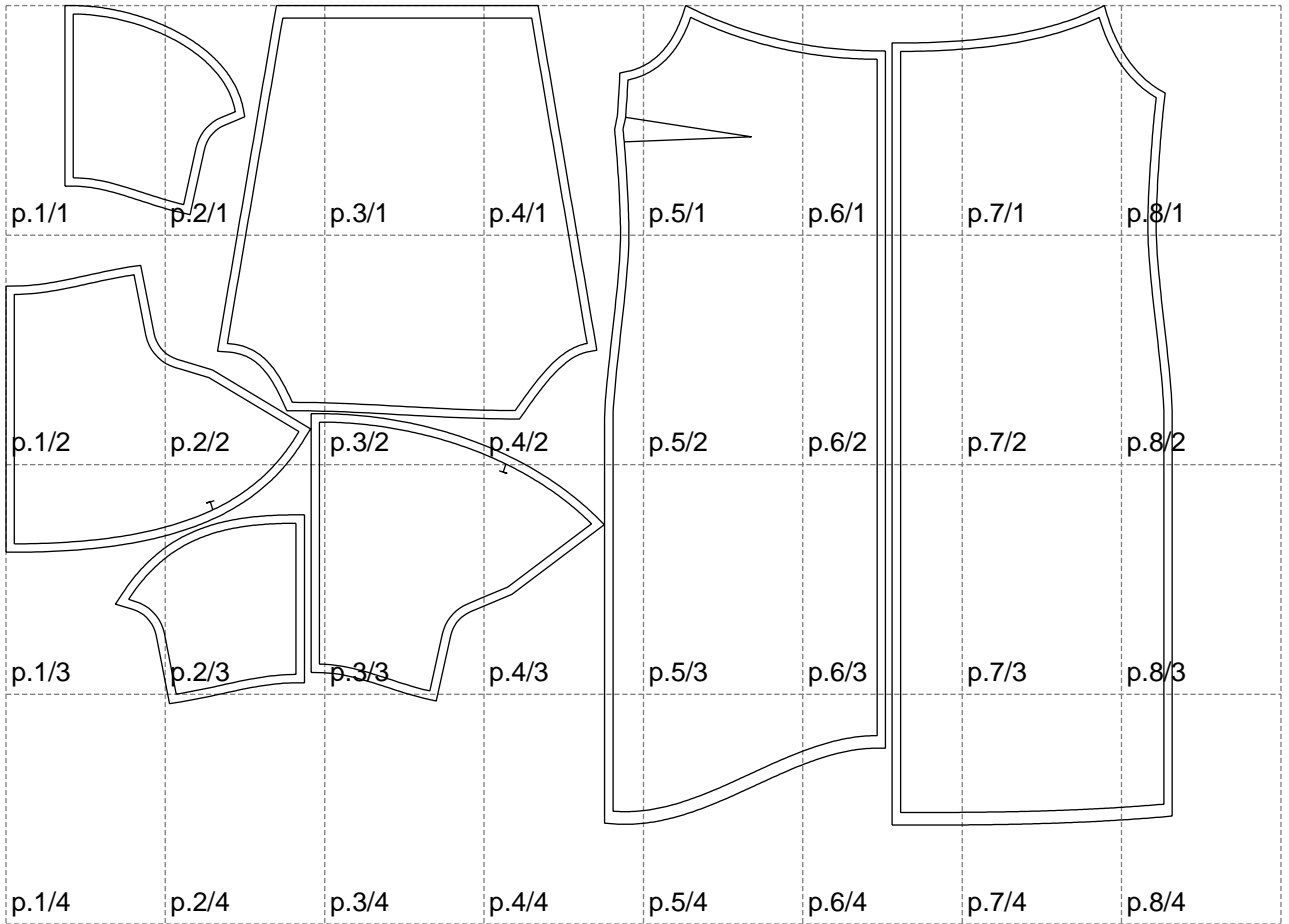

Not for print

Paper size: A4, size:1388.94 x975.95 mm

# Example

size:1499.00 x1887.20 mm

Maneken =1 ver.0

rz\_1=170

rz\_16=112

rz\_17=96.2

rz\_18=94

rz\_19=120

rz\_20=117

---

. . . . .  
. . . . .  
. . . . .