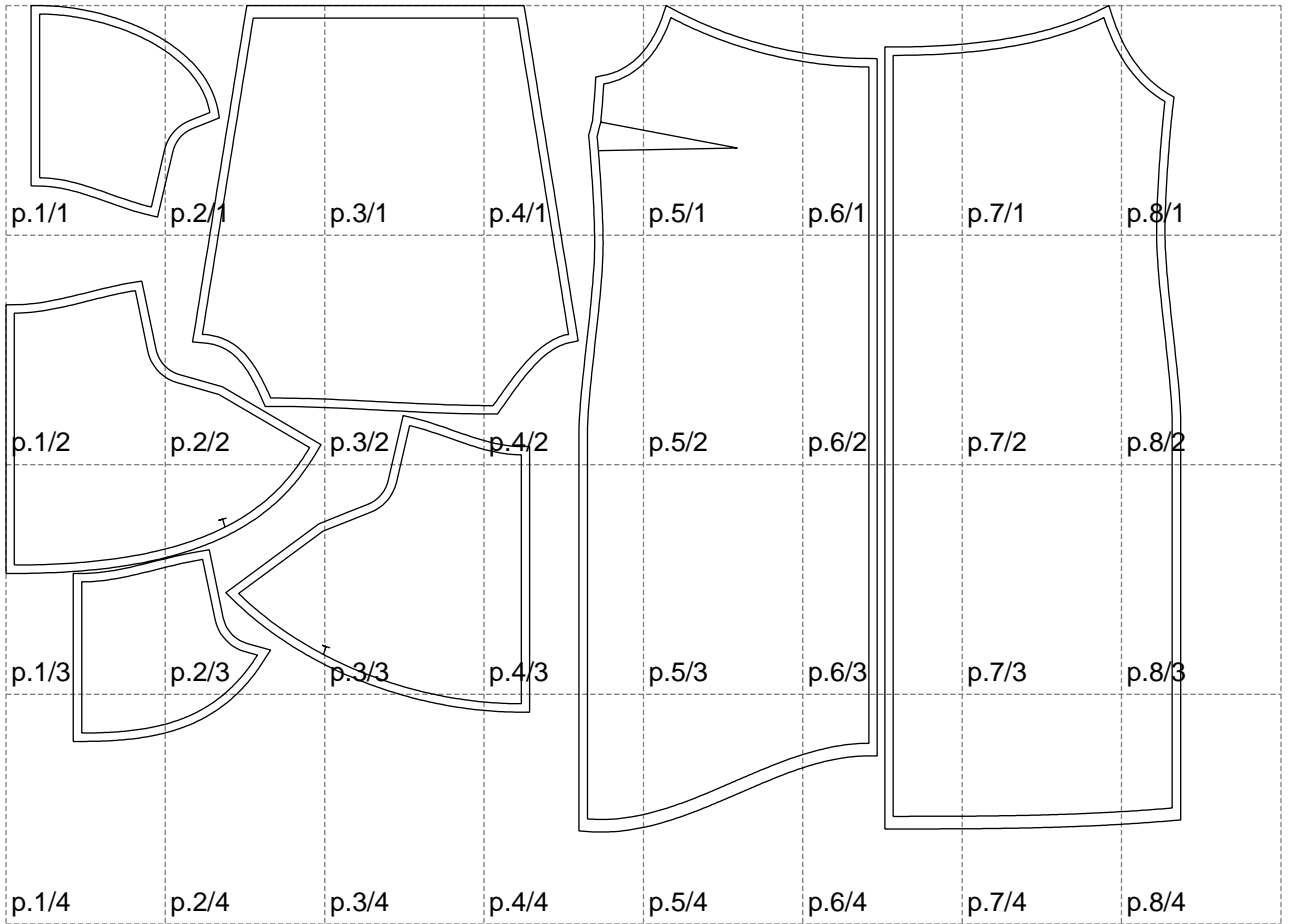

Not for print

Paper size: A4, size:1399.00 x984.19 mm

# Example

size:1499.00 x1886.59 mm

Maneken =1 ver.0

rz\_1=170

rz\_16=120

rz\_17=104

rz\_18=103.6

rz\_19=128

rz\_20=125.1

---

. . . . .  
. . . . .  
. . . . .