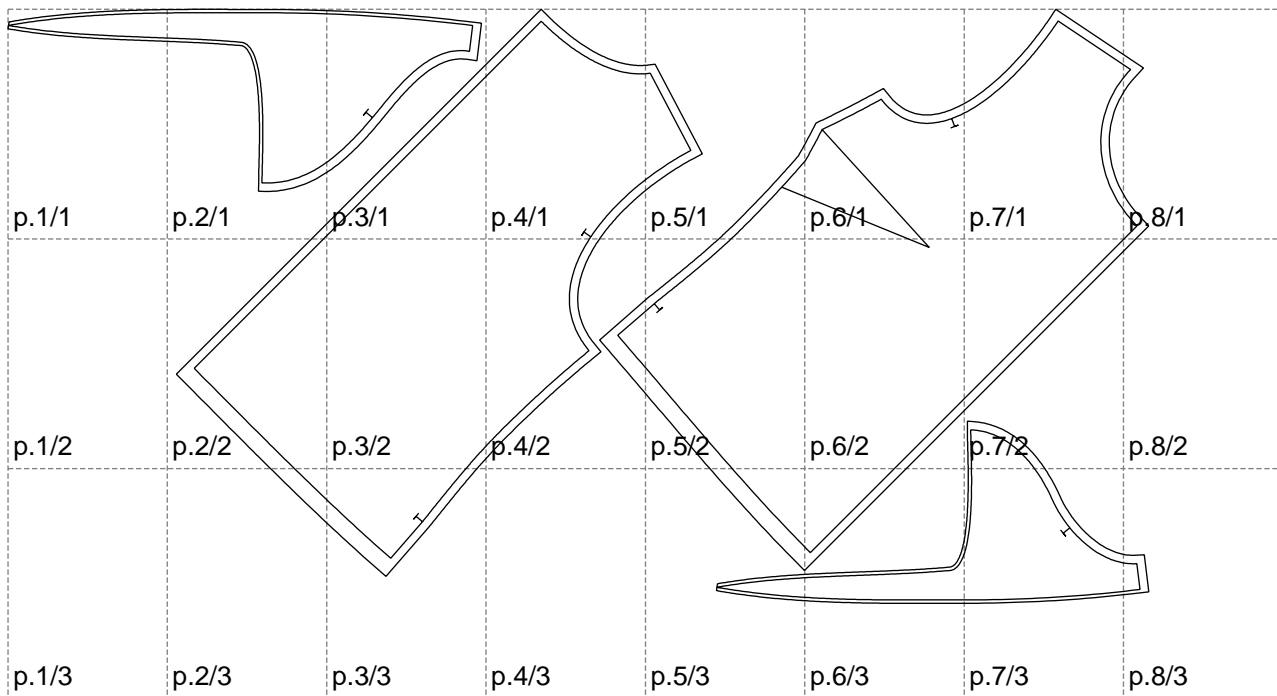

Not for print

Paper size: A4, size:1358.76 x707.31 mm

# Example

size:1499.00 x1337.47 mm

Maneken =1 ver.0

rz\_1=170

rz\_16=120

rz\_17=104

rz\_18=103.6

rz\_19=128

rz\_20=125.1

---

. . . . .  
. . . . .  
. . . . .