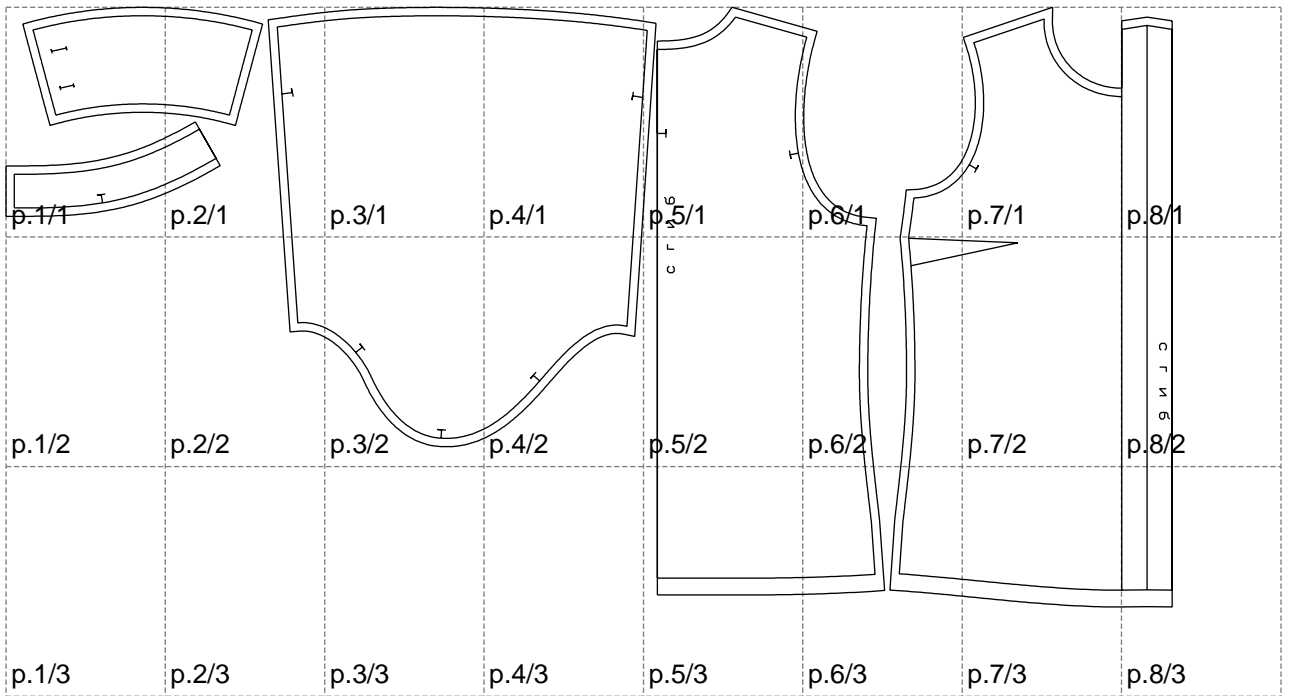

Not for print

Paper size: A4, size:1388.97 x714.08 mm

# Example

size:1499.00 x1223.89 mm

Maneken =1 ver.0

rz\_1=170

rz\_16=92

rz\_17=78.8

rz\_18=71.8

rz\_19=100

rz\_20=98.1

---

. . . . .  
. . . . .  
. . . . .