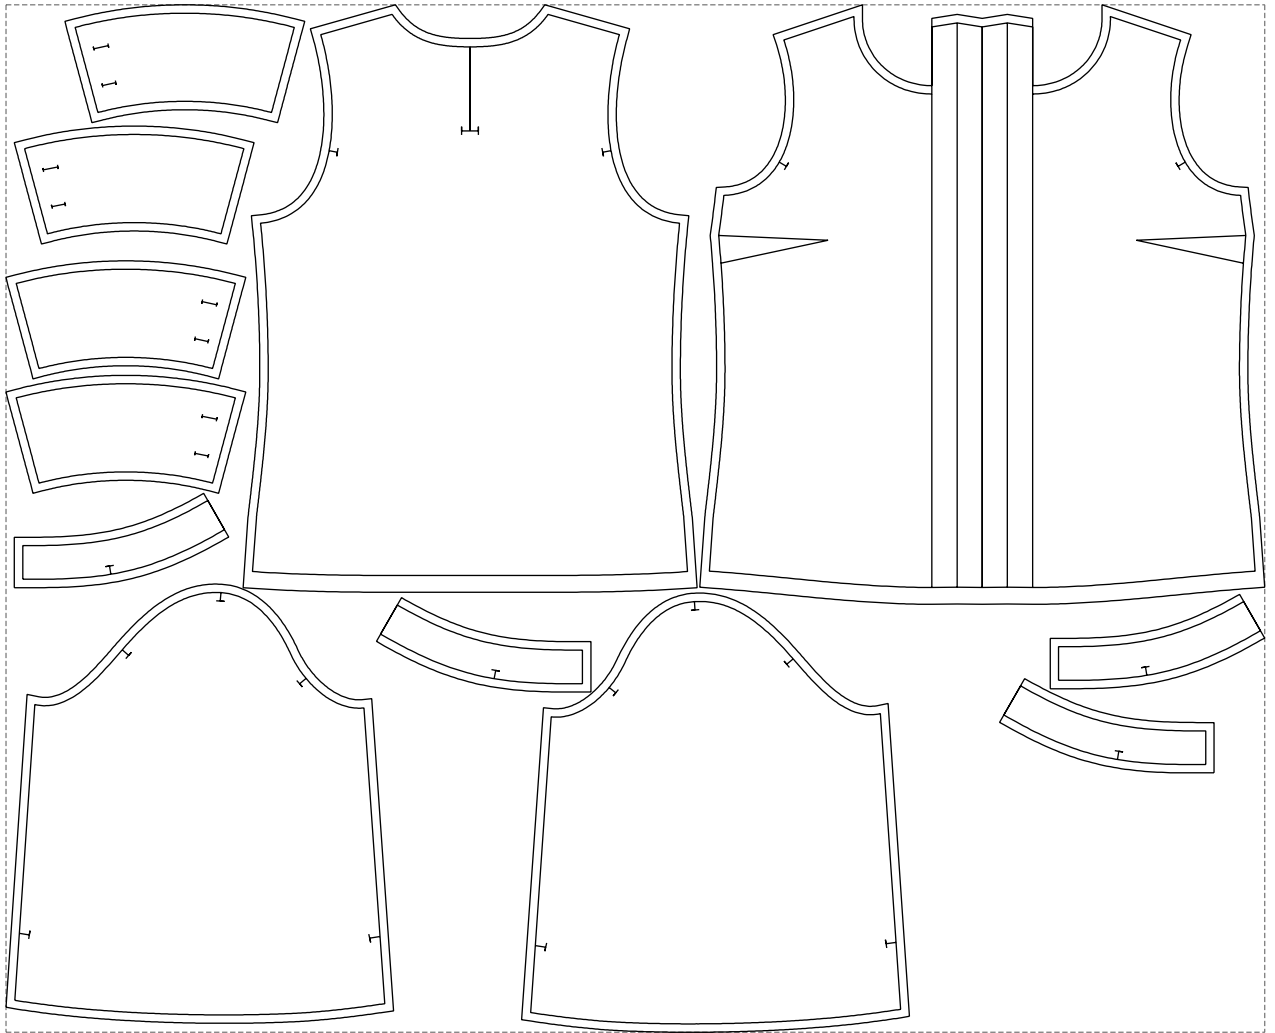

# Example

size:1499.00 x1223.89 mm

Maneken =1 ver.0

rz\_1=170

rz\_16=92

rz\_17=78.8

rz\_18=71.8

rz\_19=100