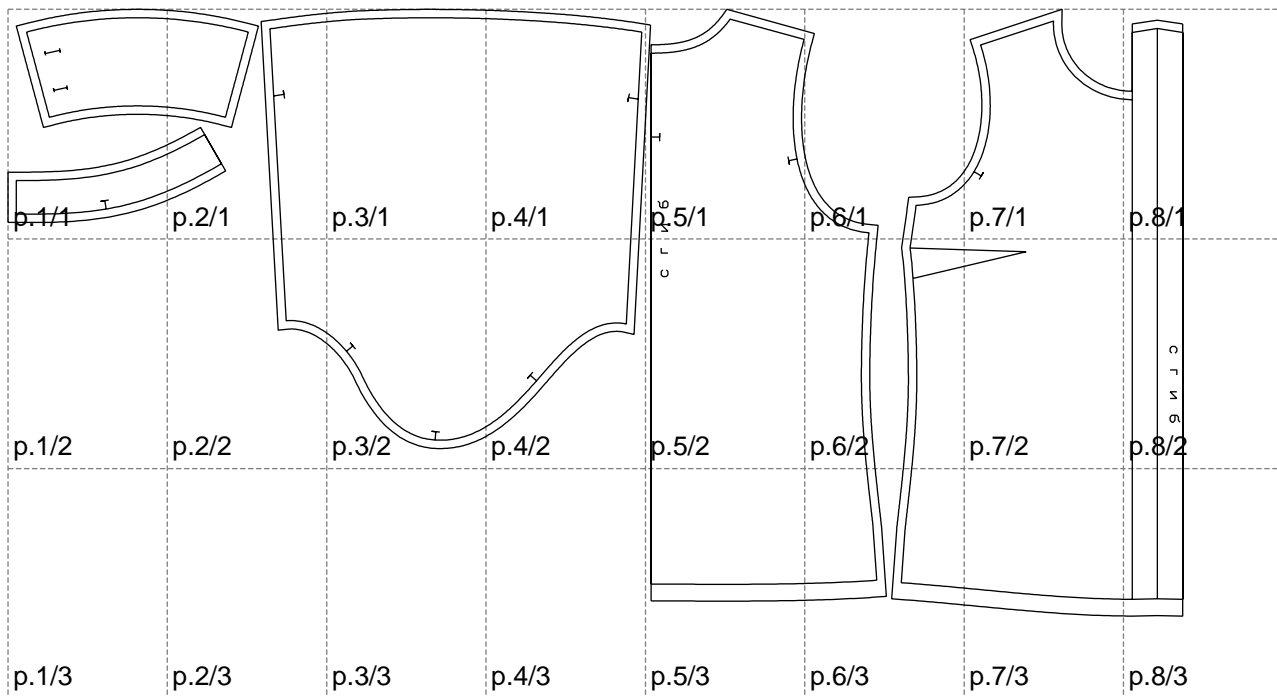

Not for print

Paper size: A4, size:1399.00 x722.43 mm

# Example

size:1499.00 x1340.97 mm

Maneken =1 ver.0

rz\_1=170

rz\_16=96

rz\_17=82

rz\_18=76

rz\_19=104

rz\_20=101.8

---

. . . . .  
. . . . .  
. . . . .