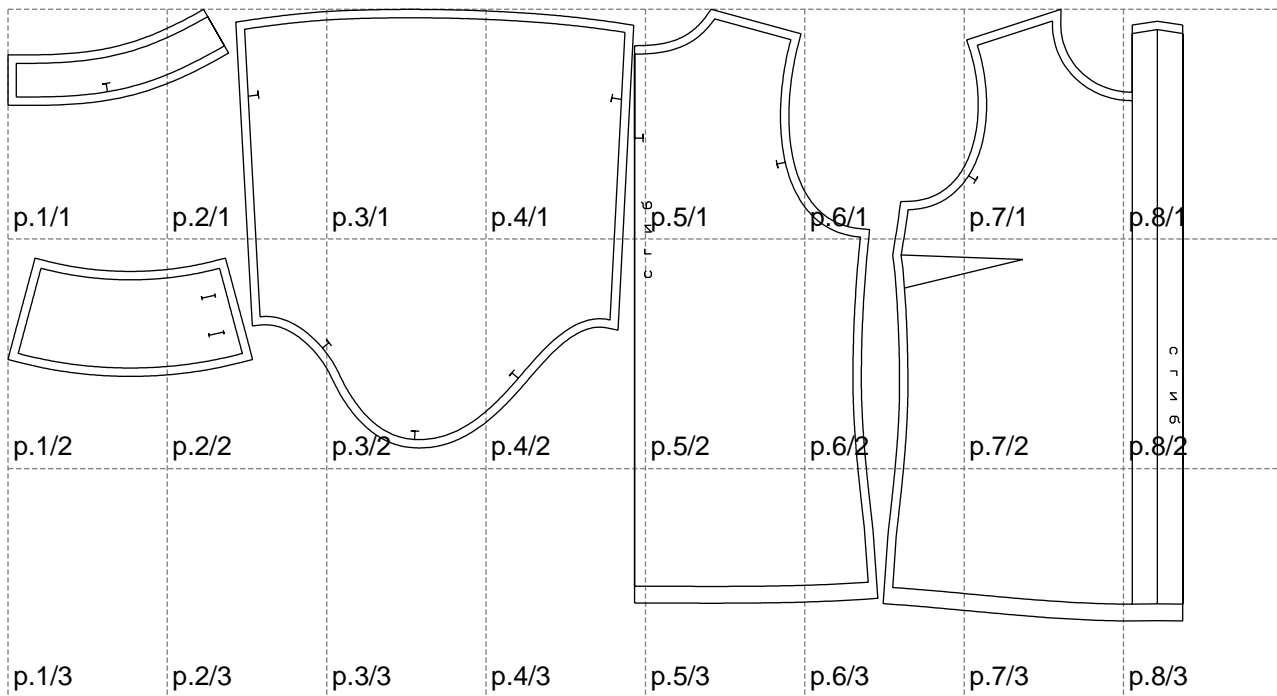

Not for print

Paper size: A4, size:1399.00 x728.28 mm

# Example

size:1499.00 x1351.11 mm

Maneken =1 ver.0

rz\_1=170

rz\_16=100

rz\_17=85.4

rz\_18=80.2

rz\_19=108

rz\_20=105.4

---

. . . . .  
. . . . .  
. . . . .