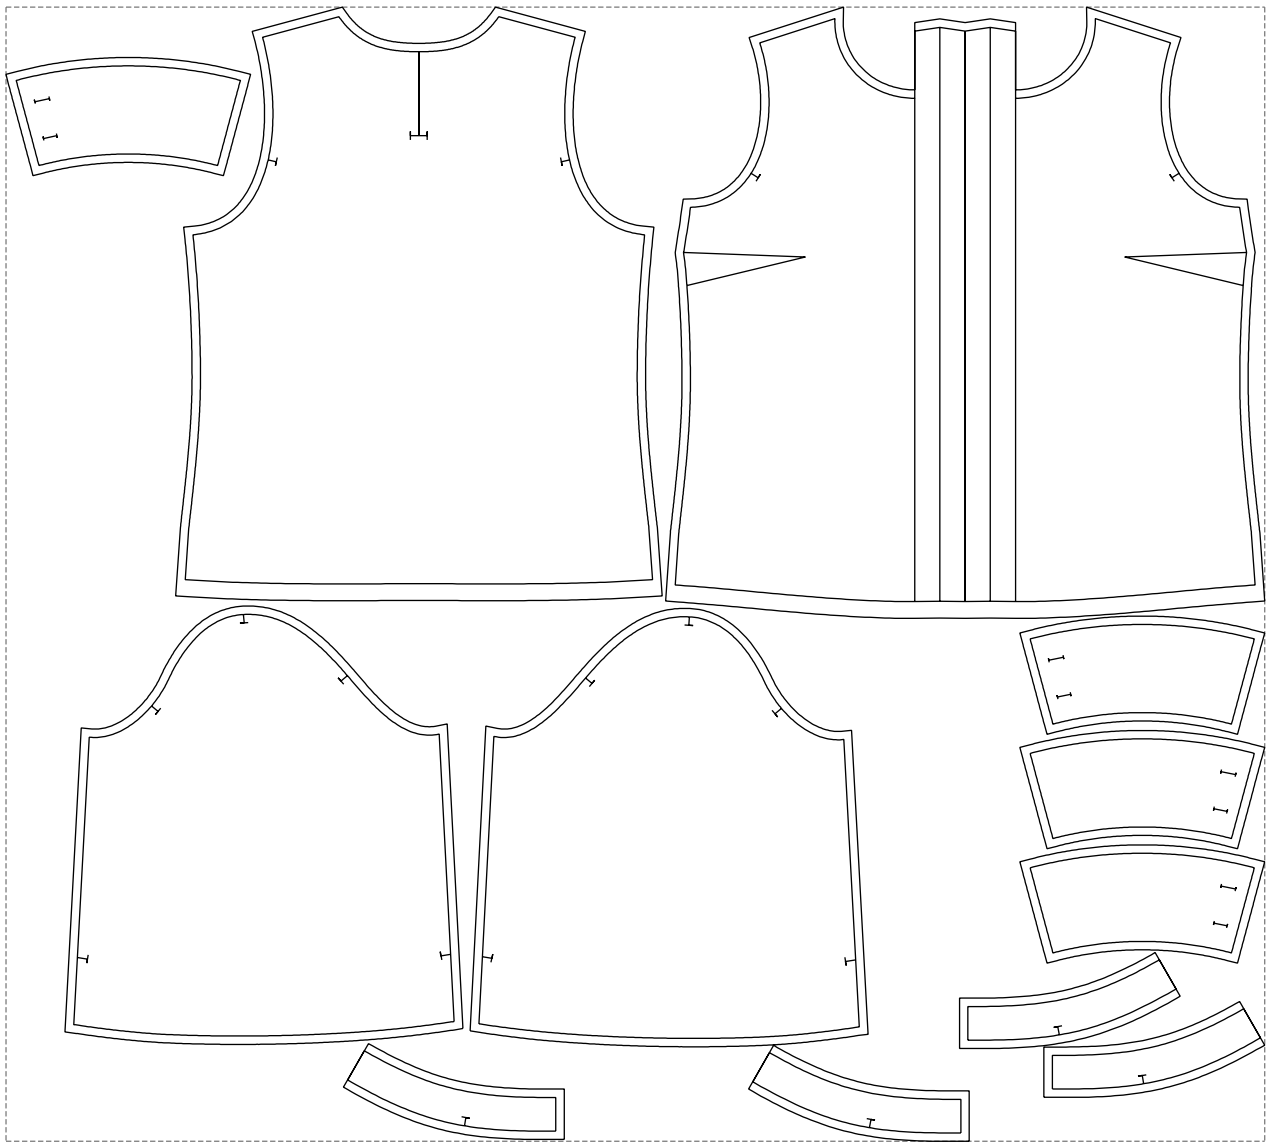

Not for print

Paper size: A4, size:1399.00 x728.28 mm

# Example

size:1499.00 x1351.11 mm

Maneken =1 ver.0

rz\_1=170

rz\_16=100

rz\_17=85.4

rz\_18=80.2

rz\_19=108

rz\_20=105.4

---

. . . . .  
. . . . .  
. . . . .