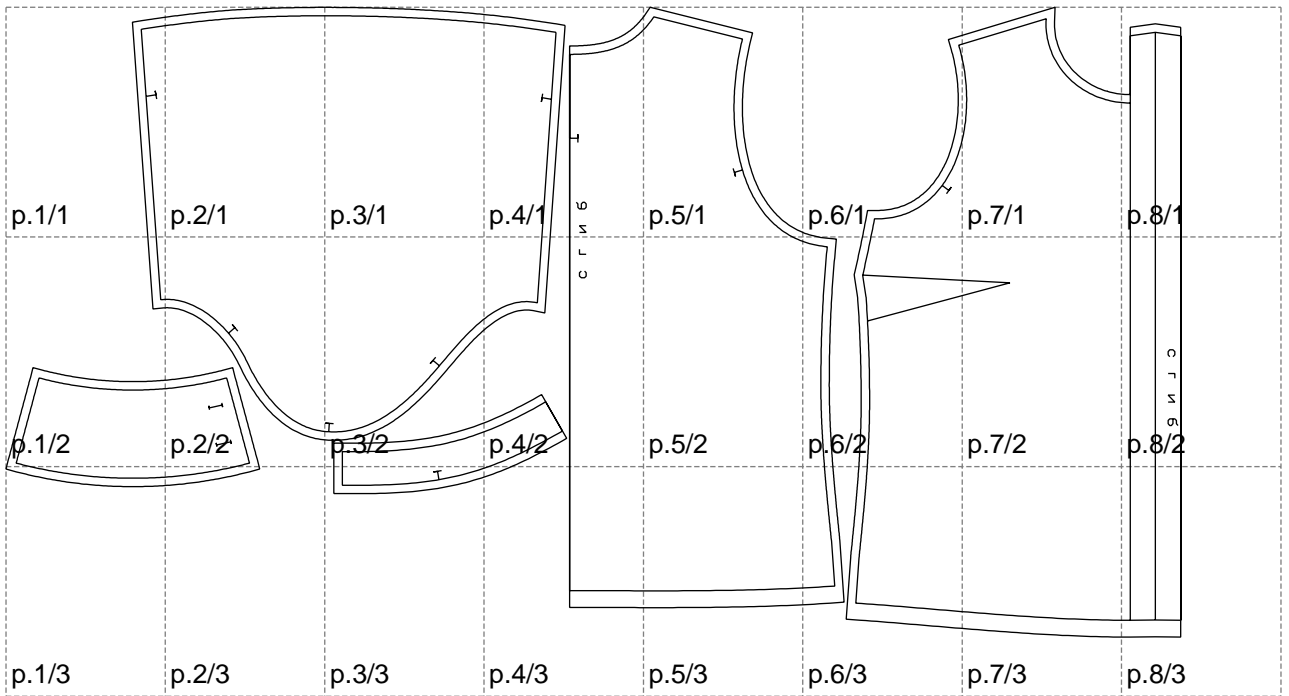

Not for print

Paper size: A4, size:1399.00 x749.86 mm

# Example

size:1488.98 x1375.24 mm

Maneken =1 ver.0

rz\_1=170

rz\_16=116

rz\_17=100

rz\_18=98.8

rz\_19=124

rz\_20=121

---

. . . . .  
. . . . .  
. . . . .