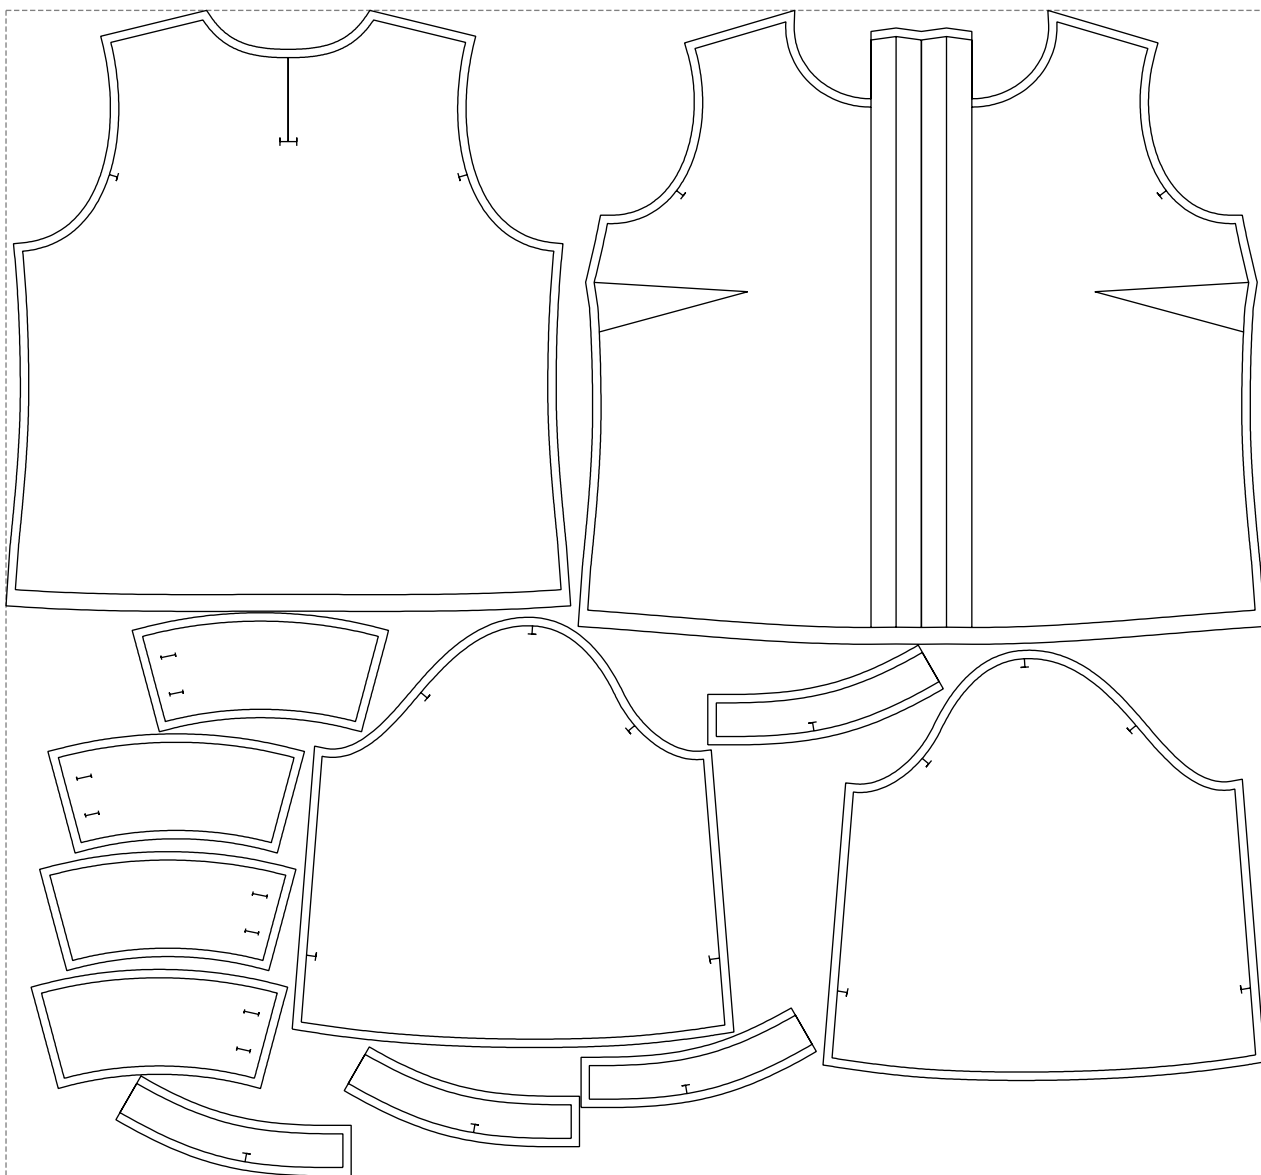

Not for print

Paper size: A4, size:1399.00 x755.00 mm

# Example

size:1499.00 x1388.08 mm

Maneken =1 ver.0

rz\_1=170

rz\_16=120

rz\_17=104

rz\_18=103.6

rz\_19=128

rz\_20=125.1

---

. . . . .  
. . . . .  
. . . . .