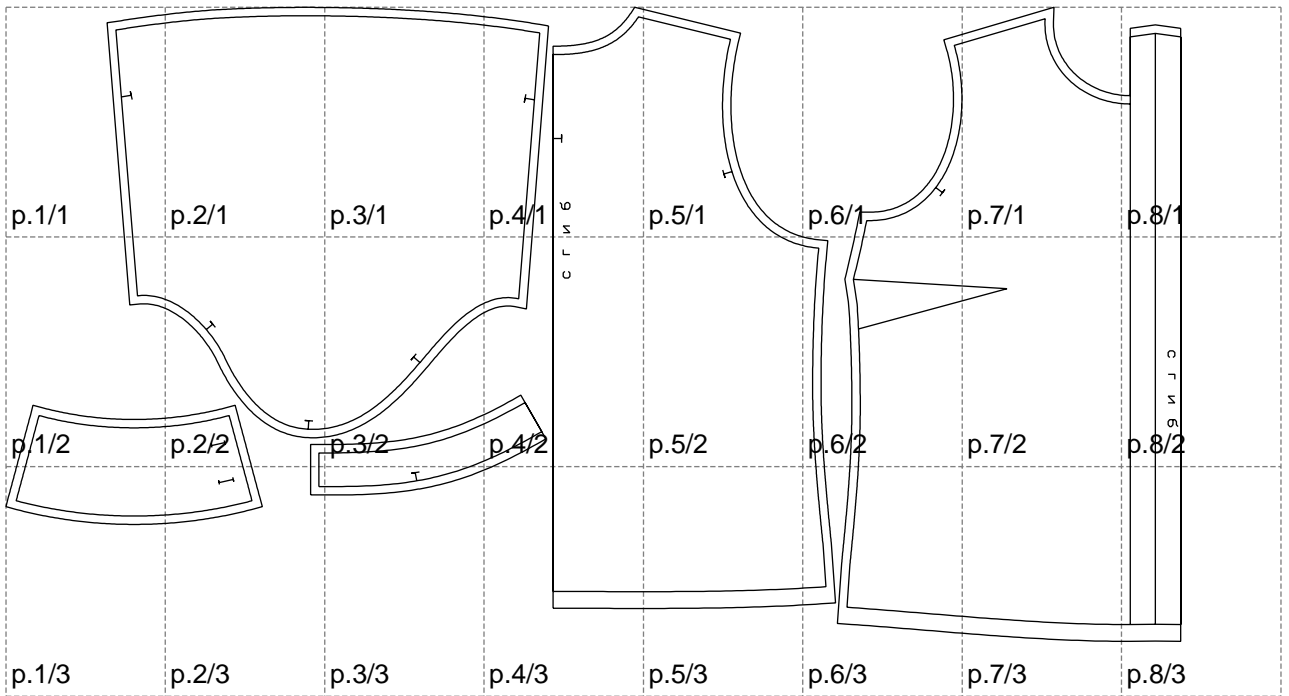

Not for print

Paper size: A4, size:1399.00 x755.00 mm

# Example

size:1499.00 x1388.08 mm

Maneken =1 ver.0

rz\_1=170

rz\_16=120

rz\_17=104

rz\_18=103.6

rz\_19=128

rz\_20=125.1

---

. . . . .  
. . . . .  
. . . . .