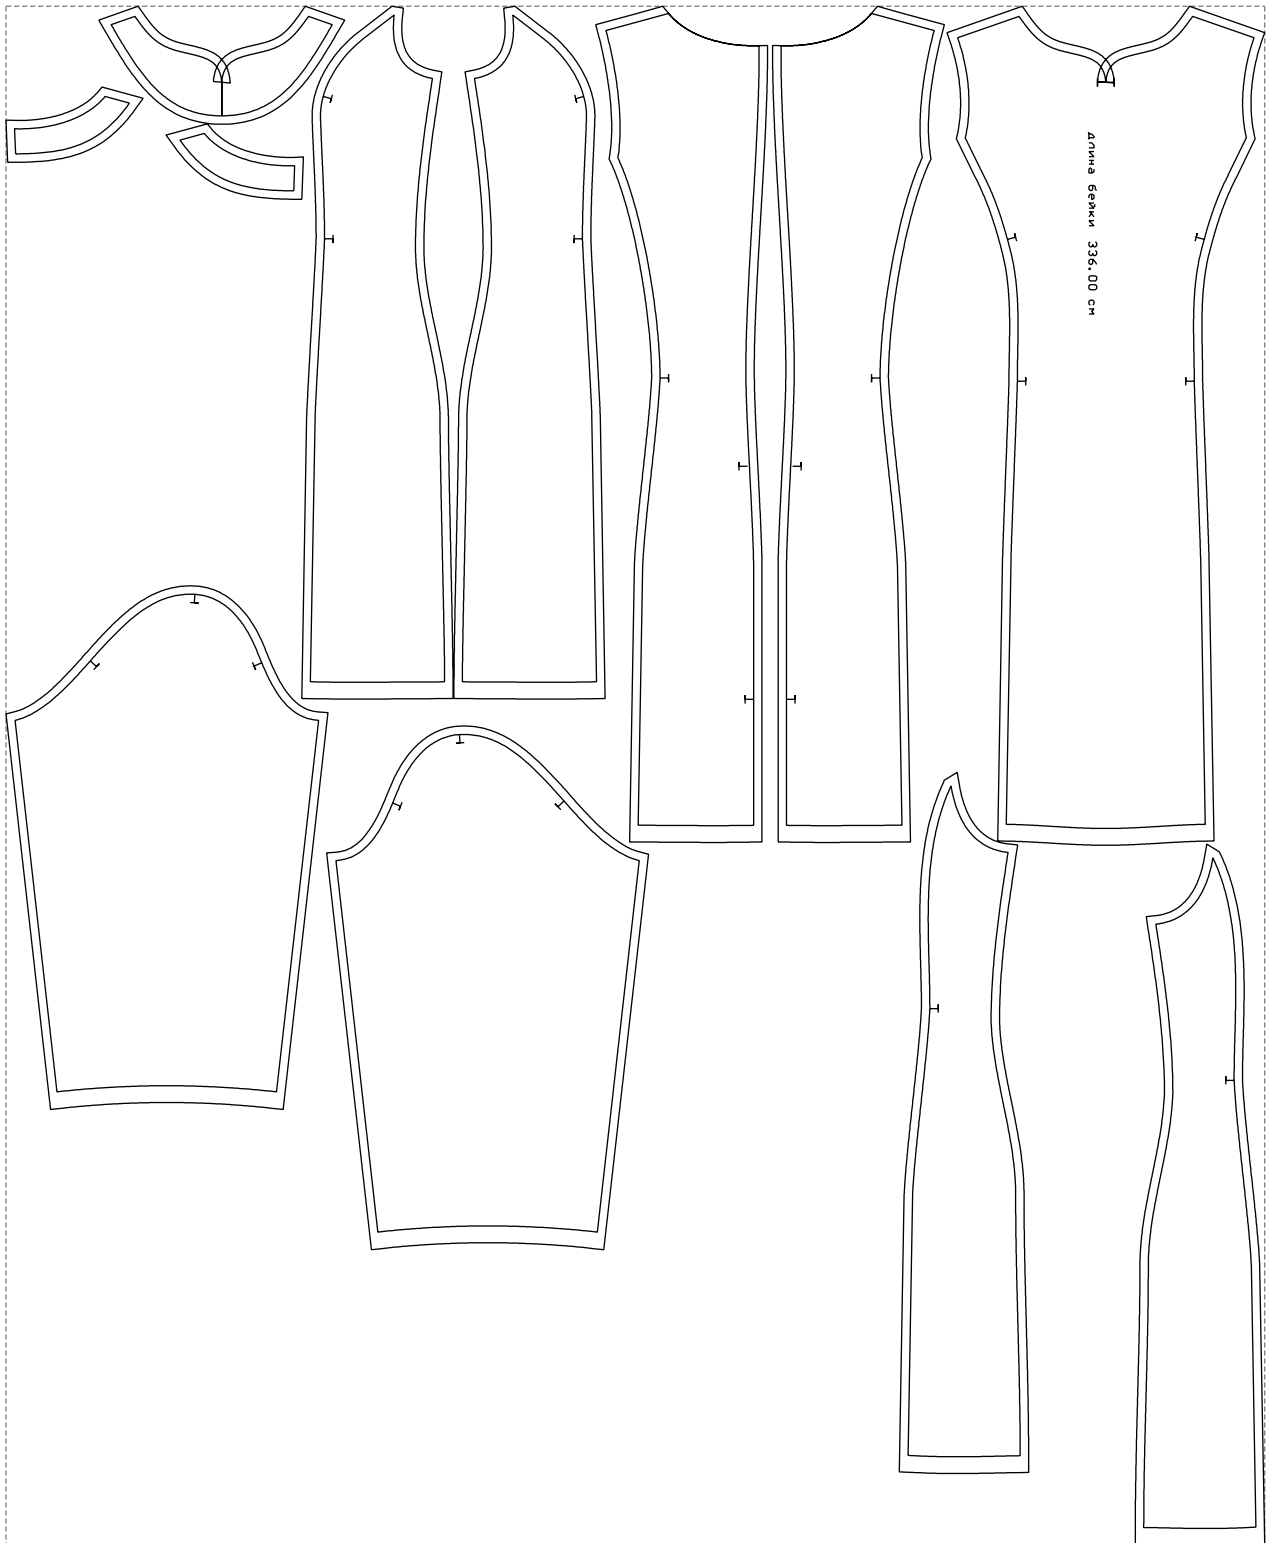

Not for print

Paper size: A4, size:1388.95 x999.38 mm

# Example

size:1499.00 x1833.22 mm

Maneken =1 ver.0

rz\_1=170

rz\_16=92

rz\_17=78.8

rz\_18=71.8

rz\_19=100

rz\_20=98.1

---

. . . . .  
. . . . .  
. . . . .