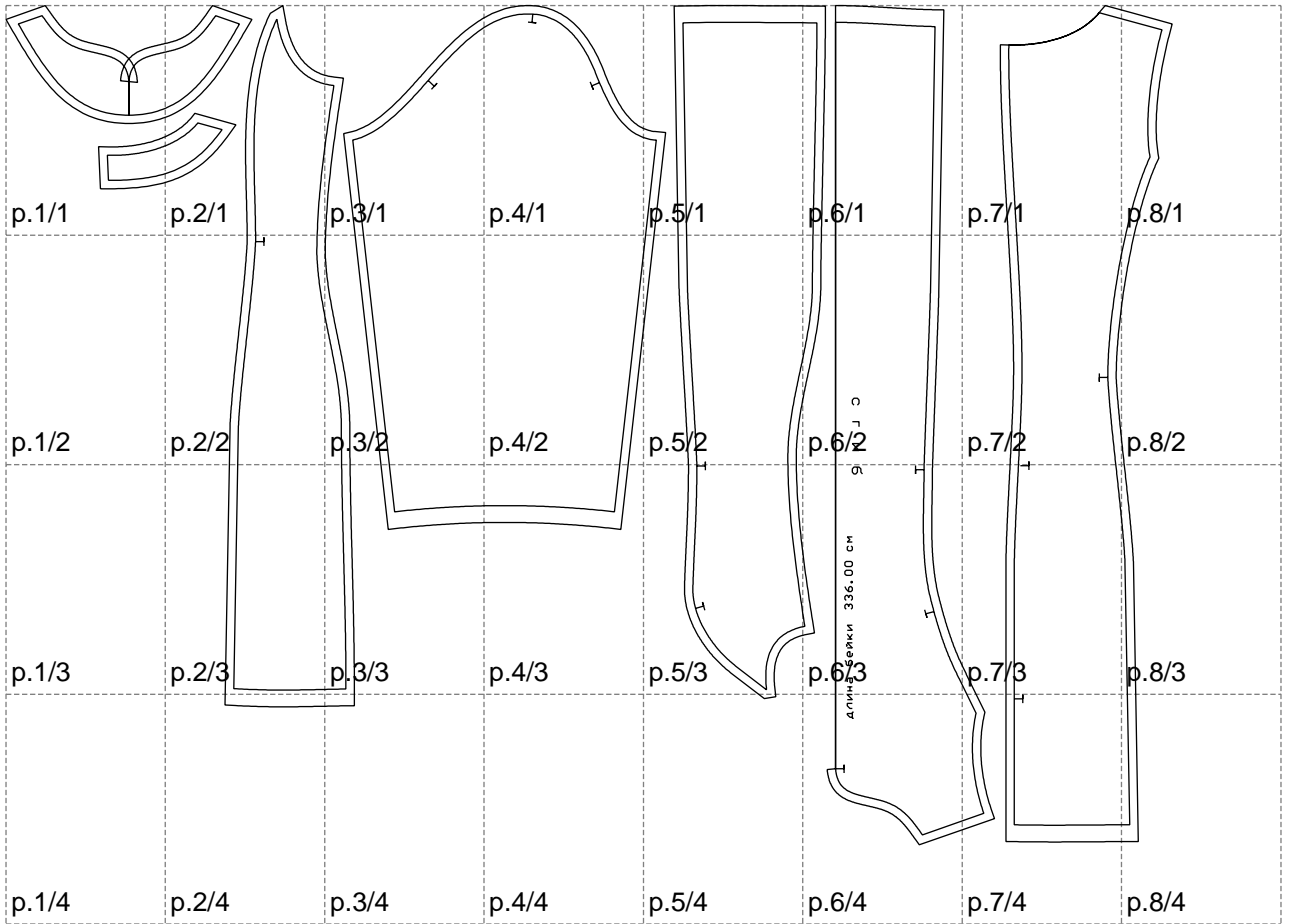

Not for print

Paper size: A4, size:1388.95 x999.38 mm

# Example

size:1499.00 x1833.22 mm

Maneken =1 ver.0

rz\_1=170

rz\_16=92

rz\_17=78.8

rz\_18=71.8

rz\_19=100

rz\_20=98.1

---

. . . . .  
. . . . .  
. . . . .