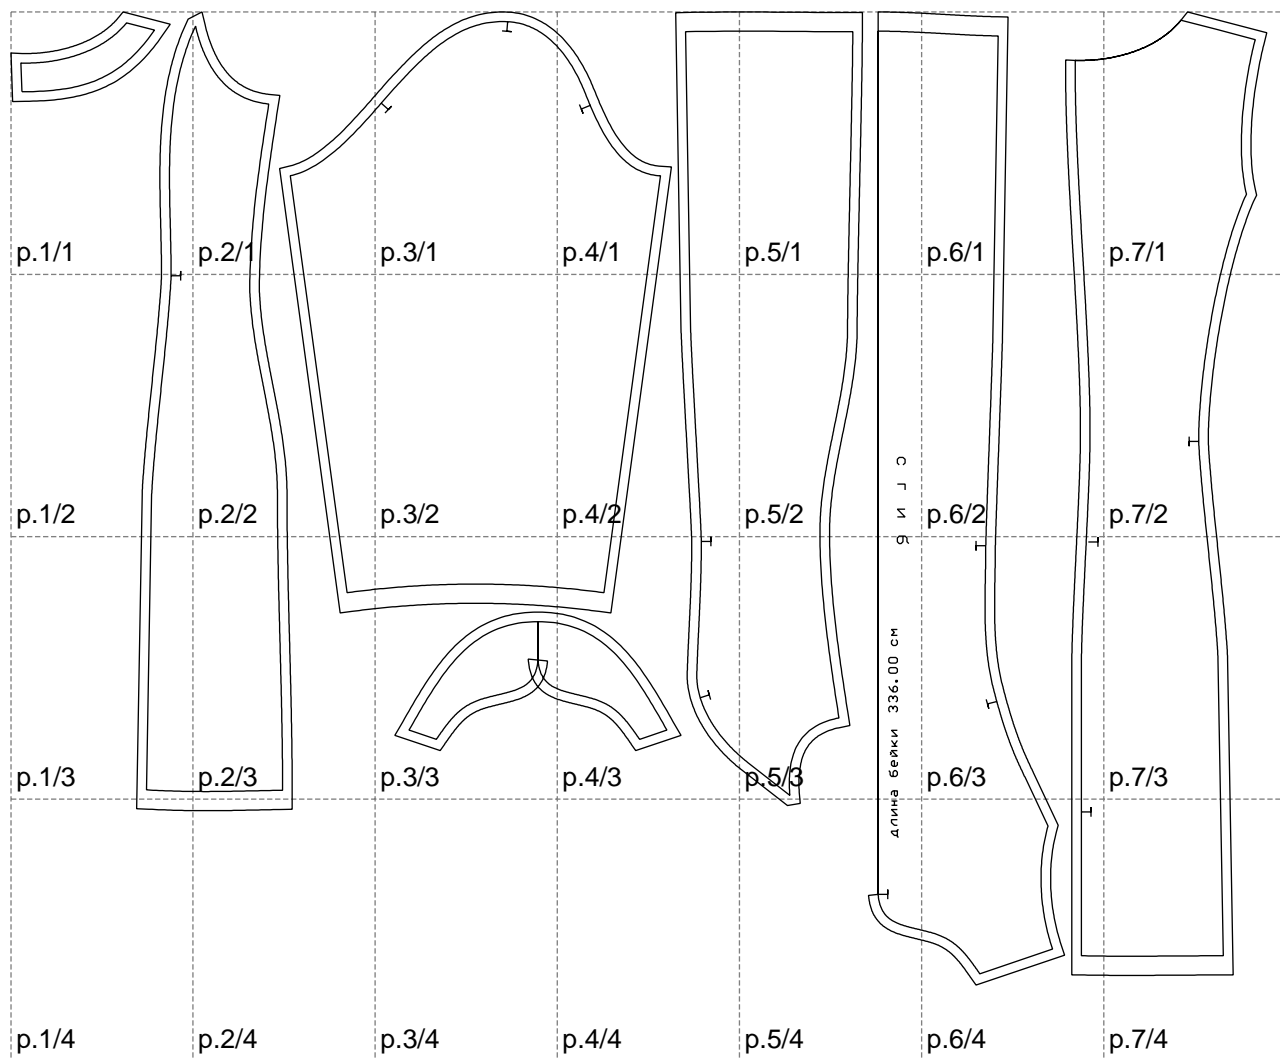

Not for print

Paper size: A4, size:1308.78 x1013.99 mm

# Example

size:1499.00 x1844.70 mm

Maneken =1 ver.0

rz\_1=170

rz\_16=100

rz\_17=85.4

rz\_18=80.2

rz\_19=108

rz\_20=105.4

---

. . . . .  
. . . . .  
. . . . .