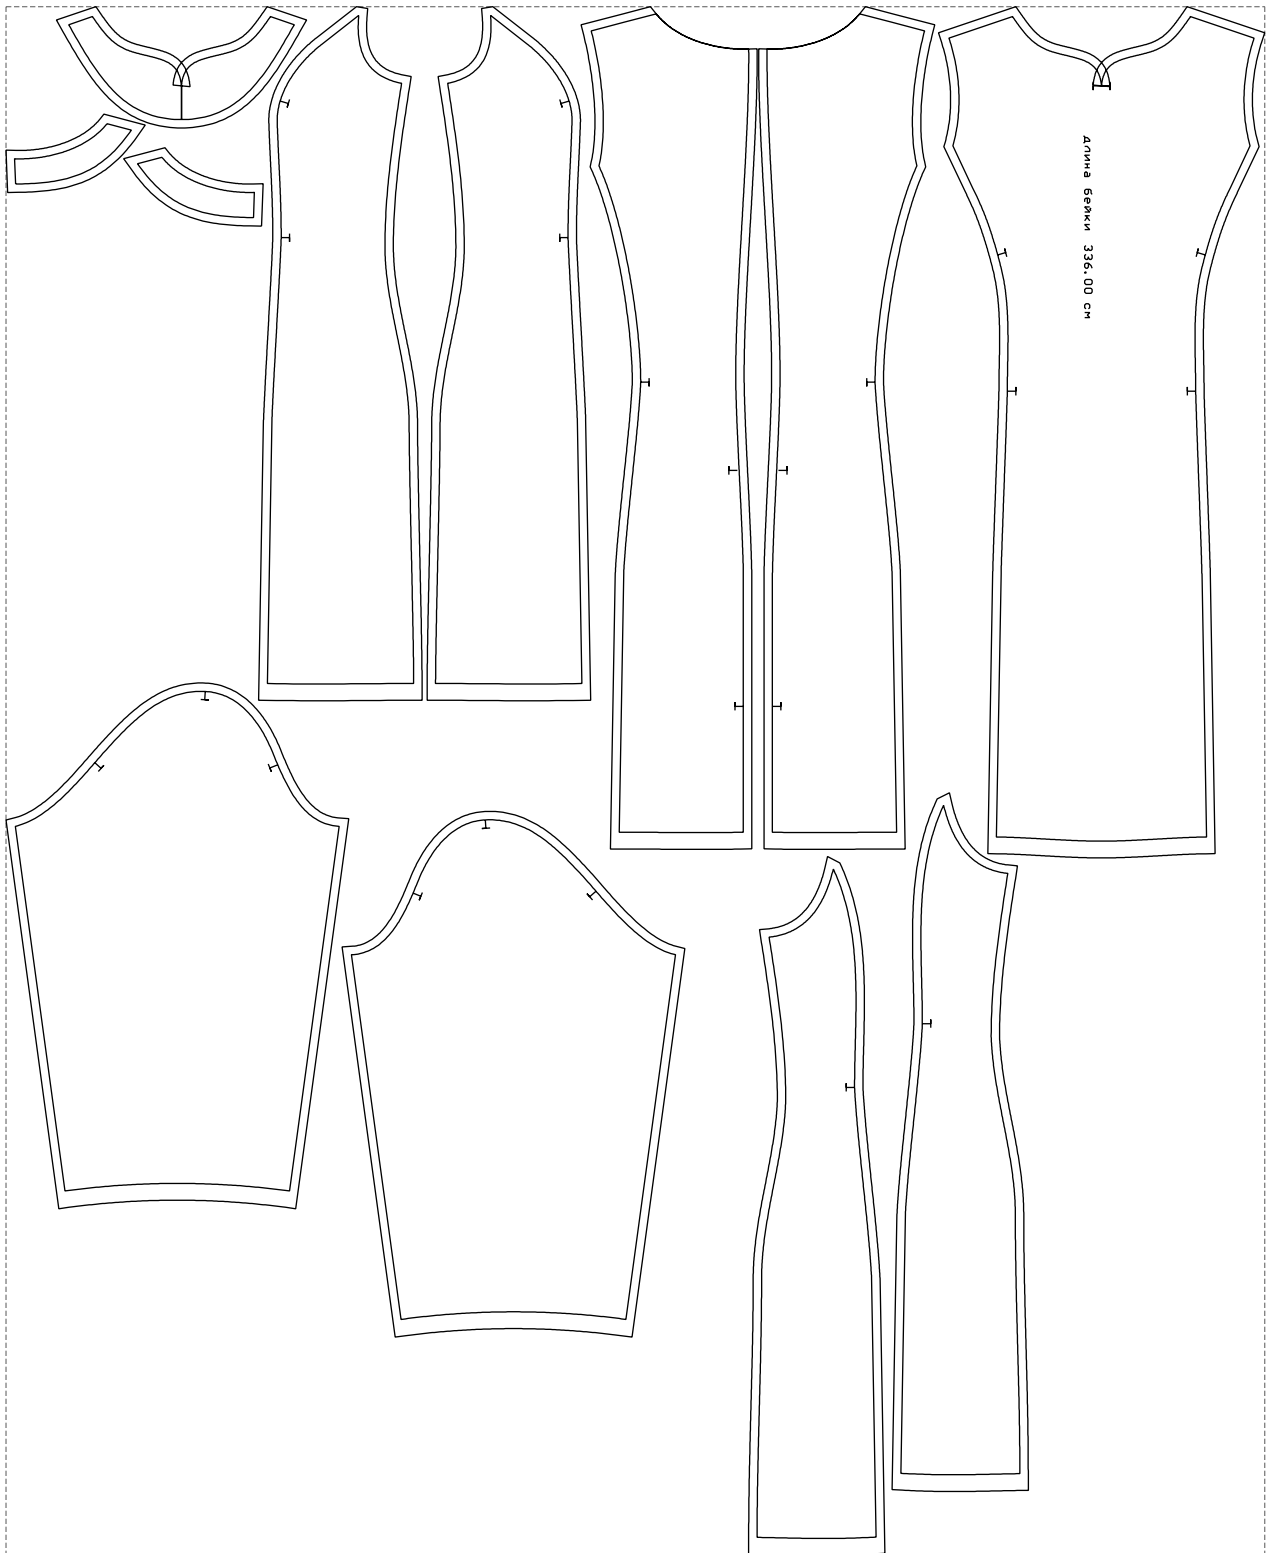

Not for print

Paper size: A4, size:1308.78 x1013.99 mm

# Example

size:1499.00 x1844.70 mm

Maneken =1 ver.0

rz\_1=170

rz\_16=100

rz\_17=85.4

rz\_18=80.2

rz\_19=108

rz\_20=105.4

---

. . . . .  
. . . . .  
. . . . .