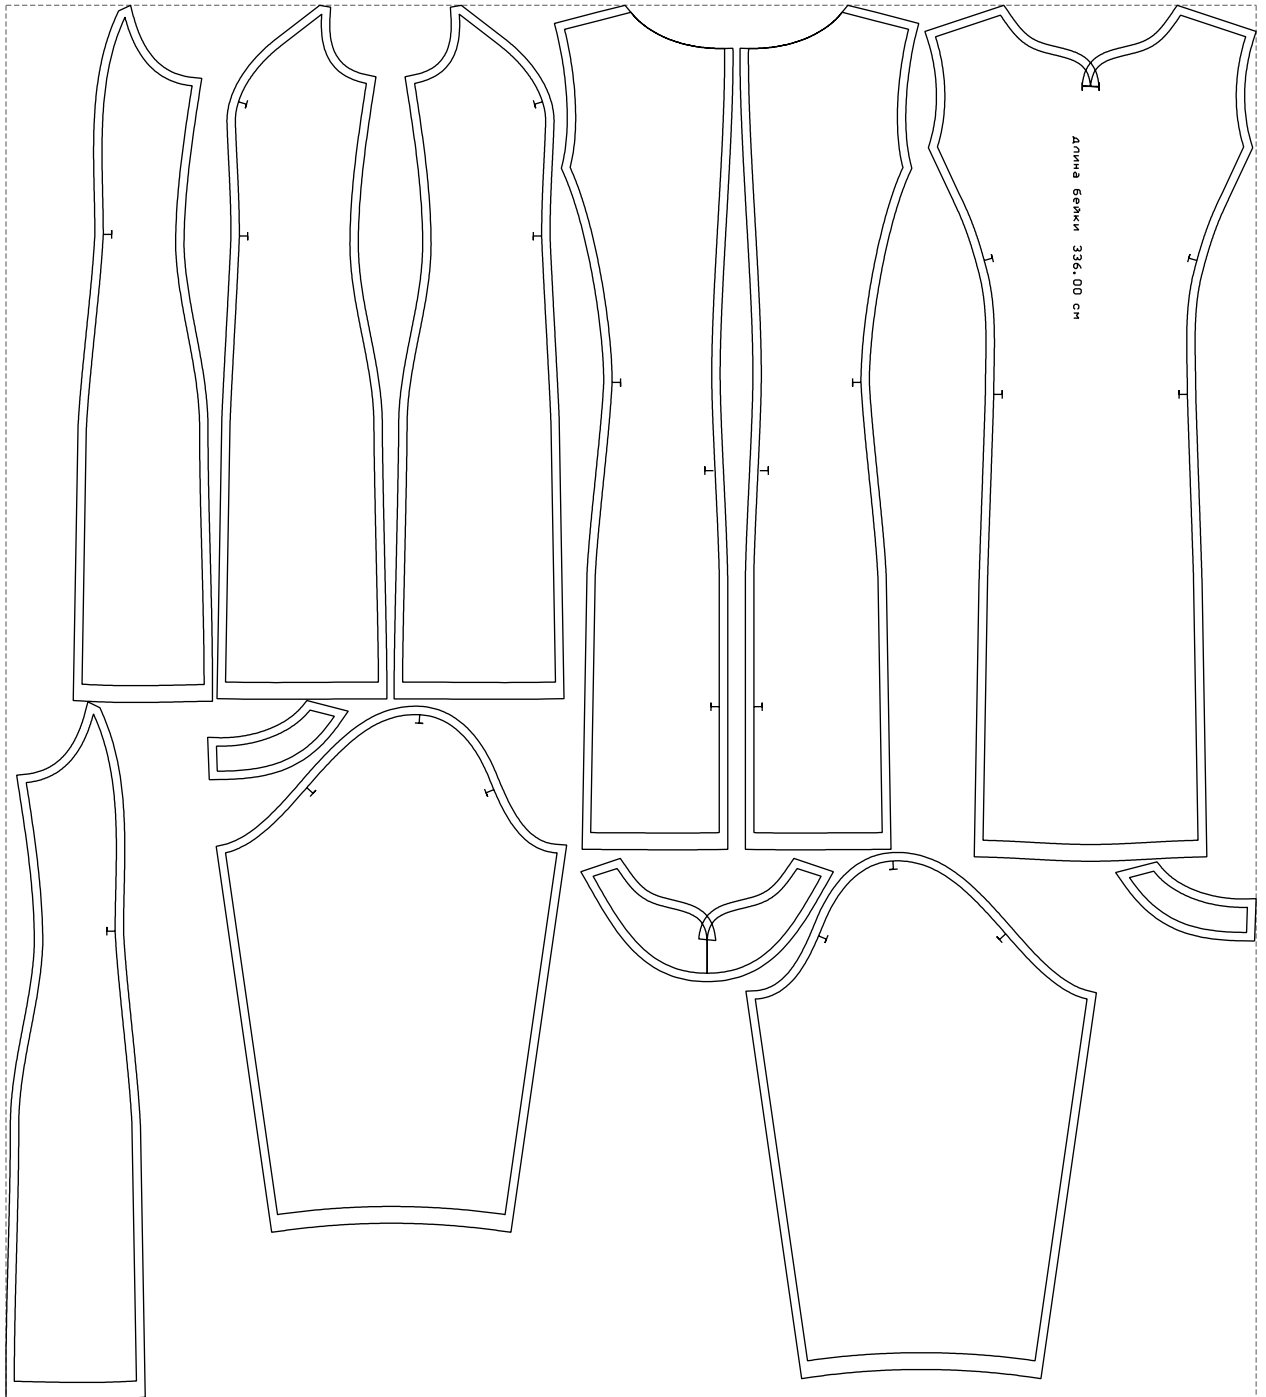

Not for print

Paper size: A4, size:1348.94 x1019.74 mm

# Example

size:1488.98 x1660.62 mm

Maneken =1 ver.0

rz\_1=170

rz\_16=104

rz\_17=88.9

rz\_18=84.4

rz\_19=112