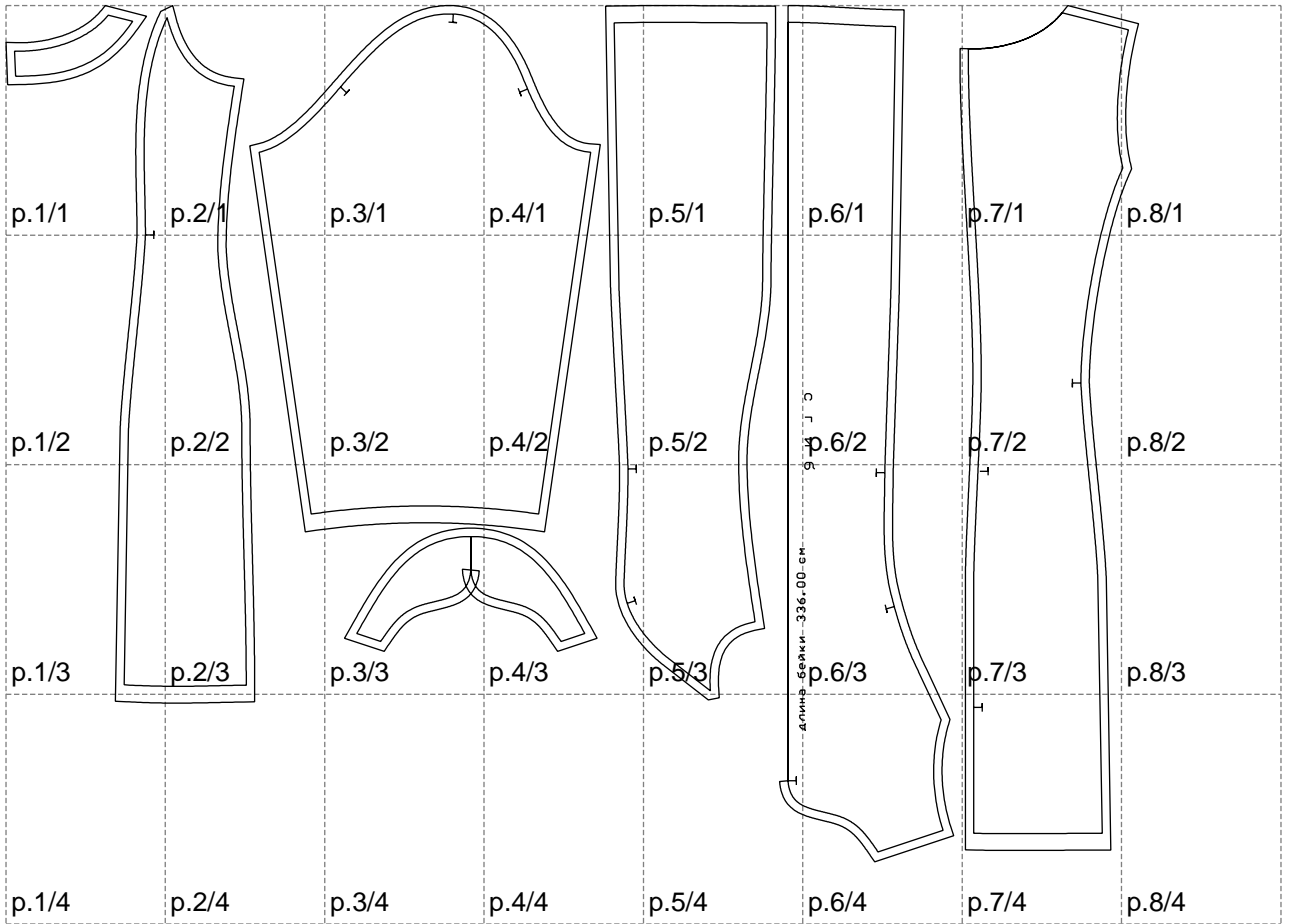

Not for print

Paper size: A4, size:1348.94 x1019.74 mm

# Example

size:1488.98 x1660.62 mm

Maneken =1 ver.0

rz\_1=170

rz\_16=104

rz\_17=88.9

rz\_18=84.4

rz\_19=112

rz\_20=109.3

---

. . . . .  
. . . . .  
. . . . .