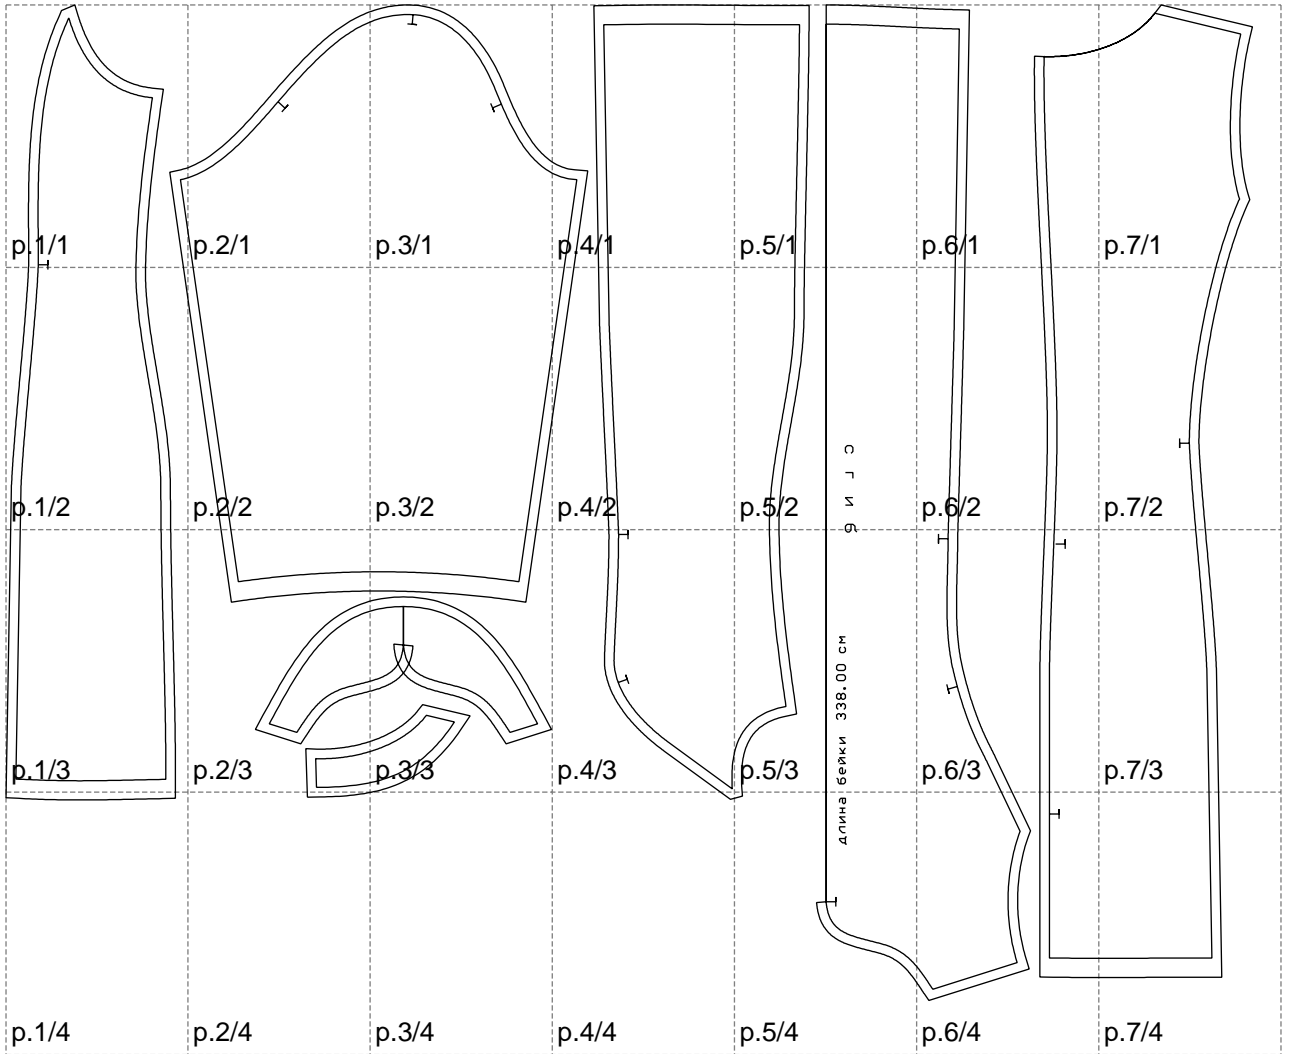

Not for print

Paper size: A4, size:1298.81 x1037.38 mm

# Example

size:1499.00 x1844.66 mm

Maneken =1 ver.0

rz\_1=170

rz\_16=116

rz\_17=100

rz\_18=98.8

rz\_19=124

rz\_20=121

---

. . . . .  
. . . . .  
. . . . .