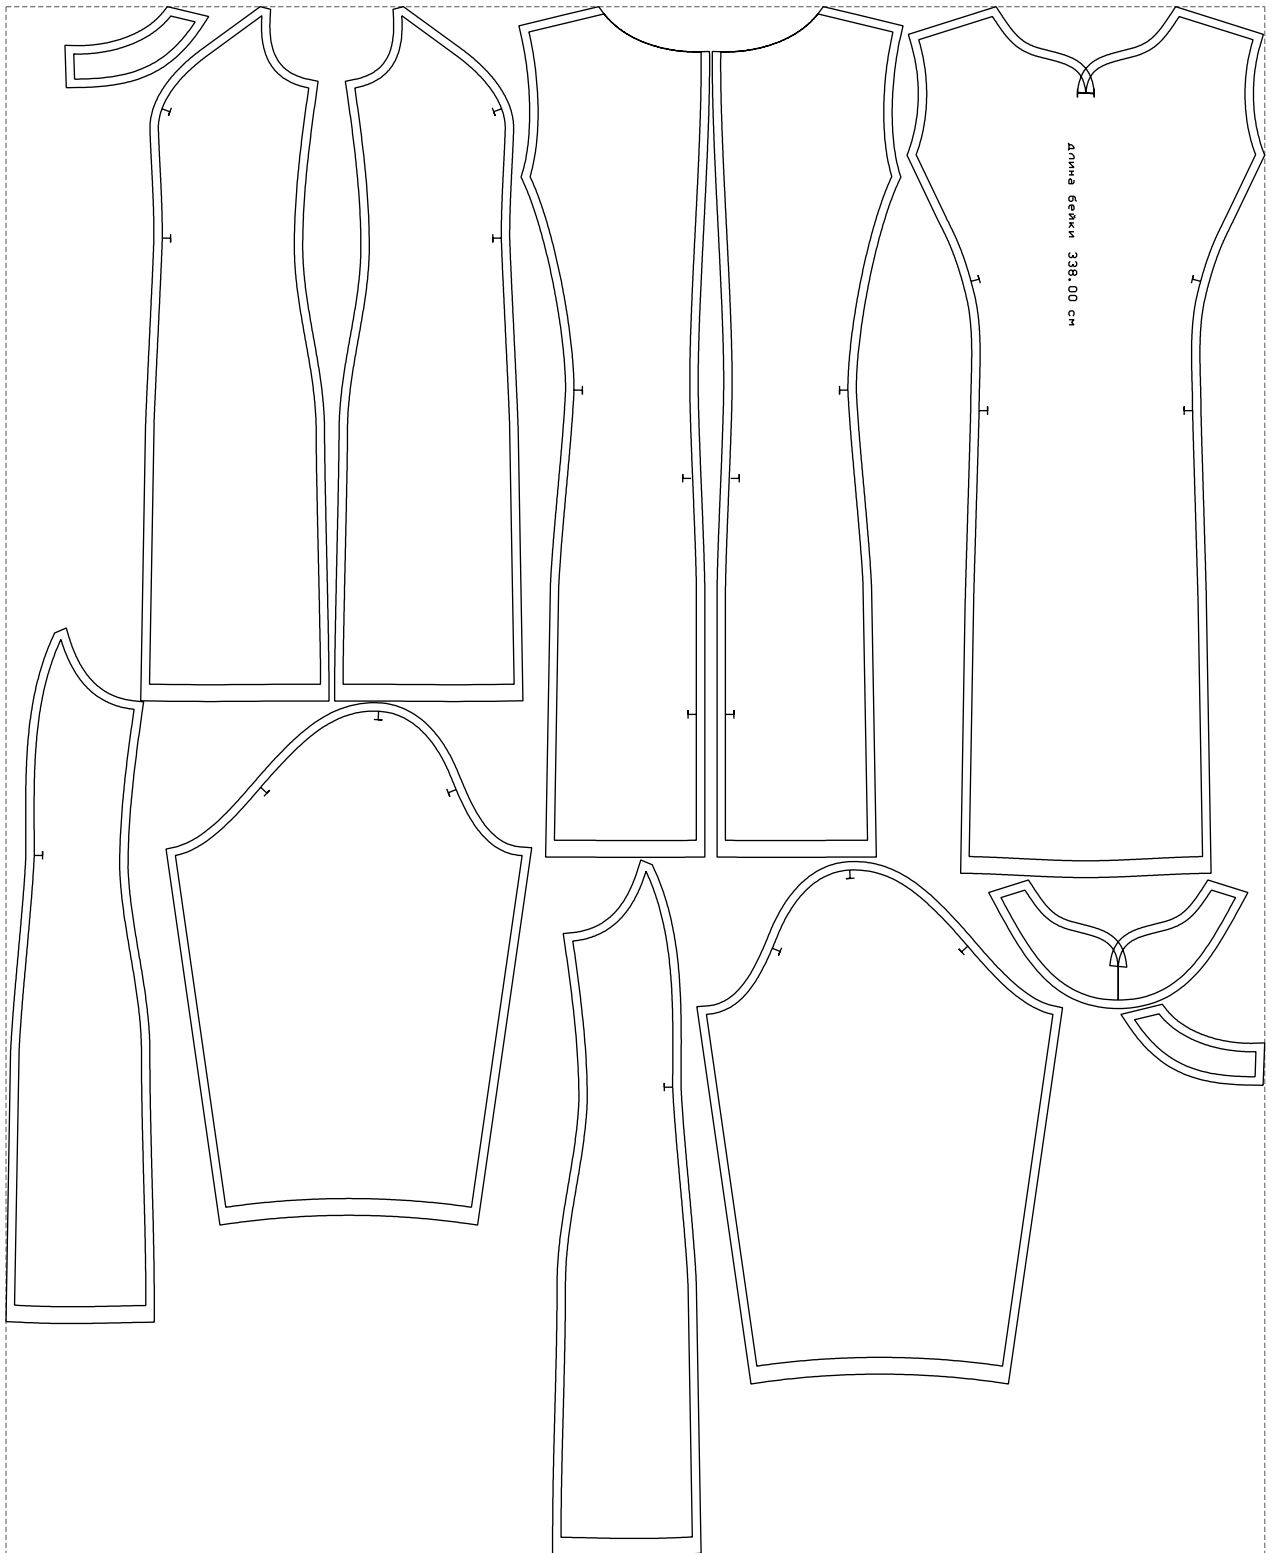

Not for print

Paper size: A4, size:1298.81 x1037.38 mm

# Example

size:1499.00 x1844.66 mm

Maneken =1 ver.0

rz\_1=170

rz\_16=116

rz\_17=100

rz\_18=98.8

rz\_19=124