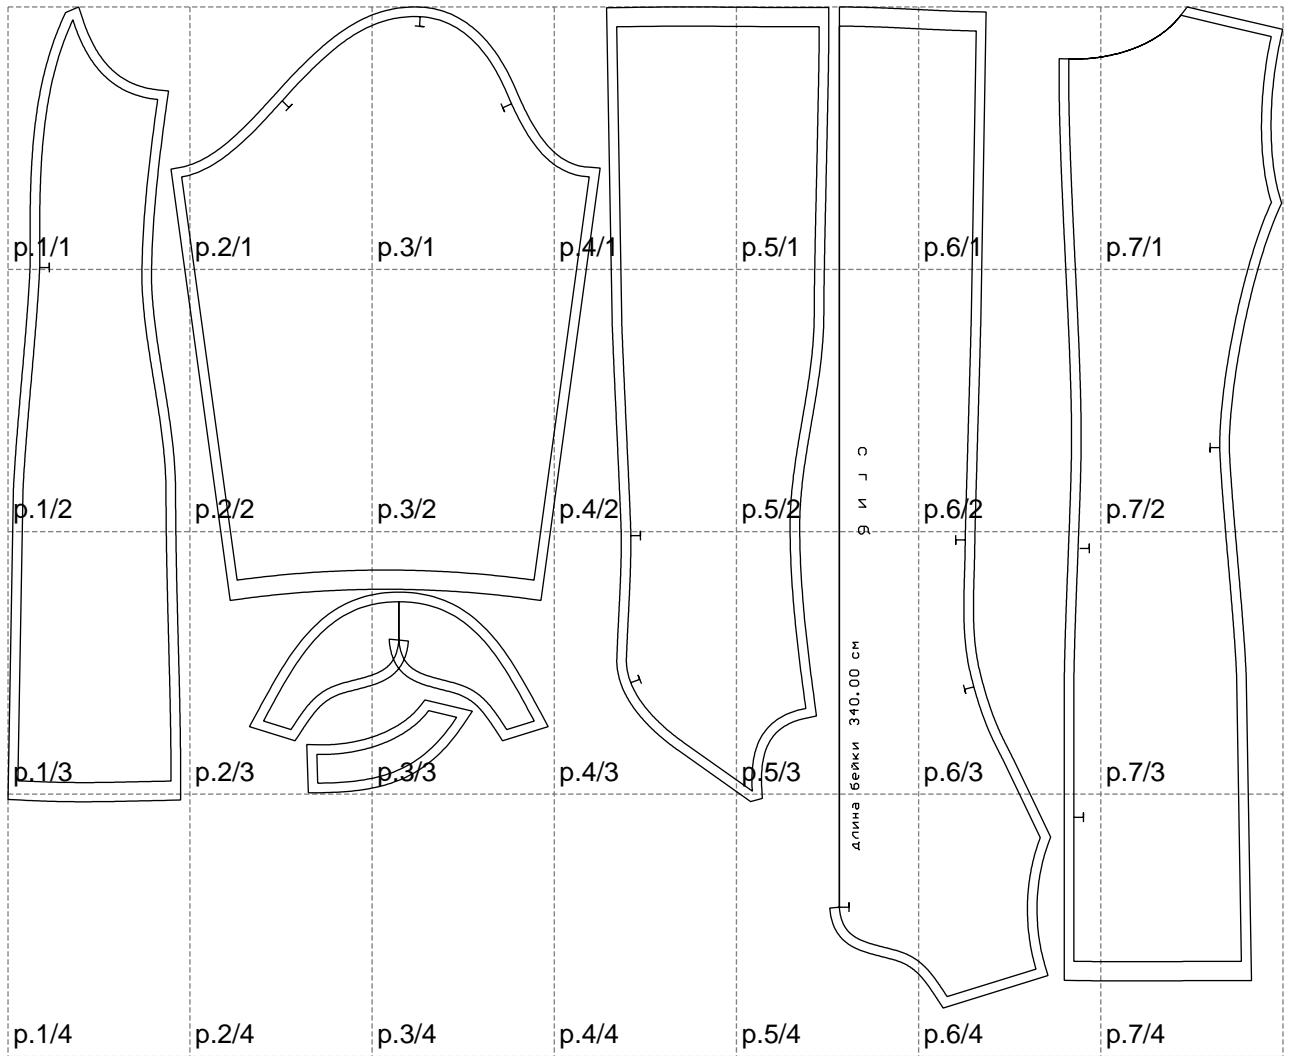

Not for print

Paper size: A4, size:1328.48 x1042.95 mm

# Example

size:1468.85 x1869.21 mm

Maneken =1 ver.0

rz\_1=170

rz\_16=120

rz\_17=104

rz\_18=103.6

rz\_19=128

rz\_20=125.1

---

. . . . .  
. . . . .  
. . . . .