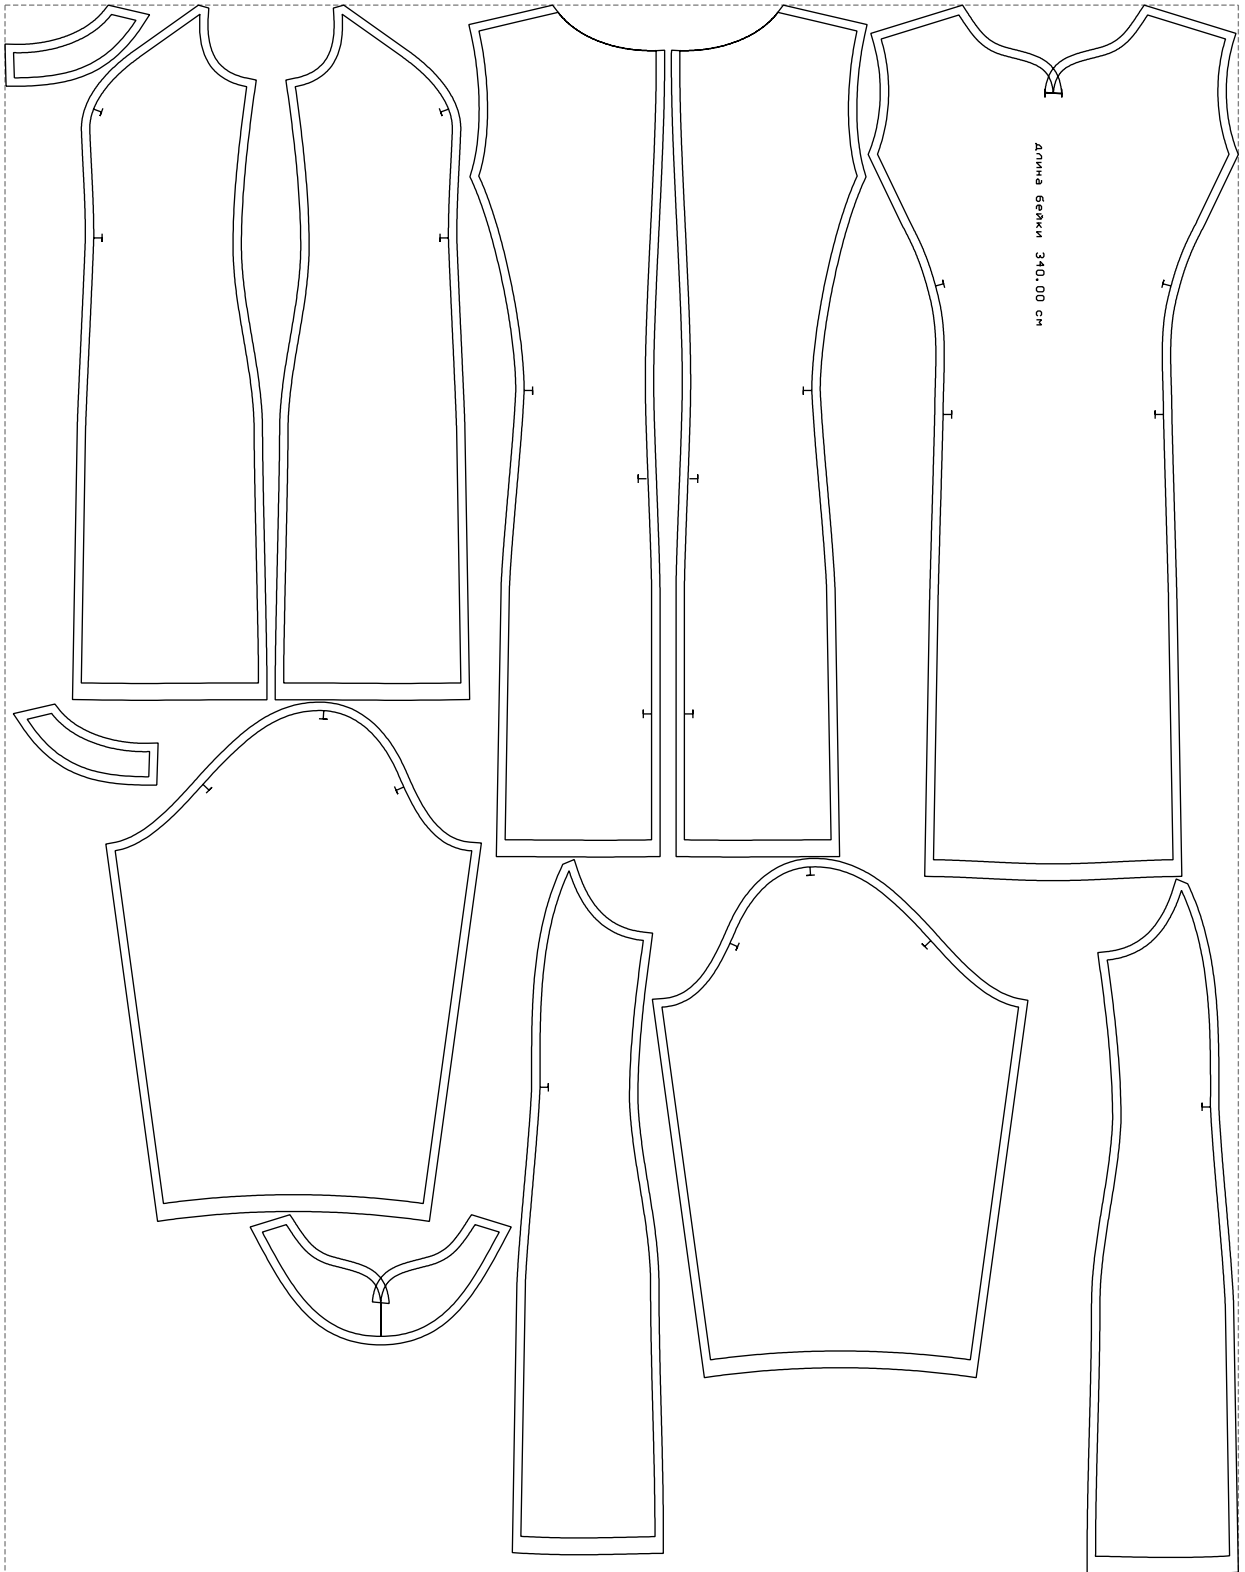

Not for print

Paper size: A4, size:1328.48 x1042.95 mm

# Example

size:1468.85 x1869.21 mm

Maneken =1 ver.0

rz\_1=170

rz\_16=120

rz\_17=104

rz\_18=103.6

rz\_19=128

rz\_20=125.1

---

. . . . .  
. . . . .  
. . . . .