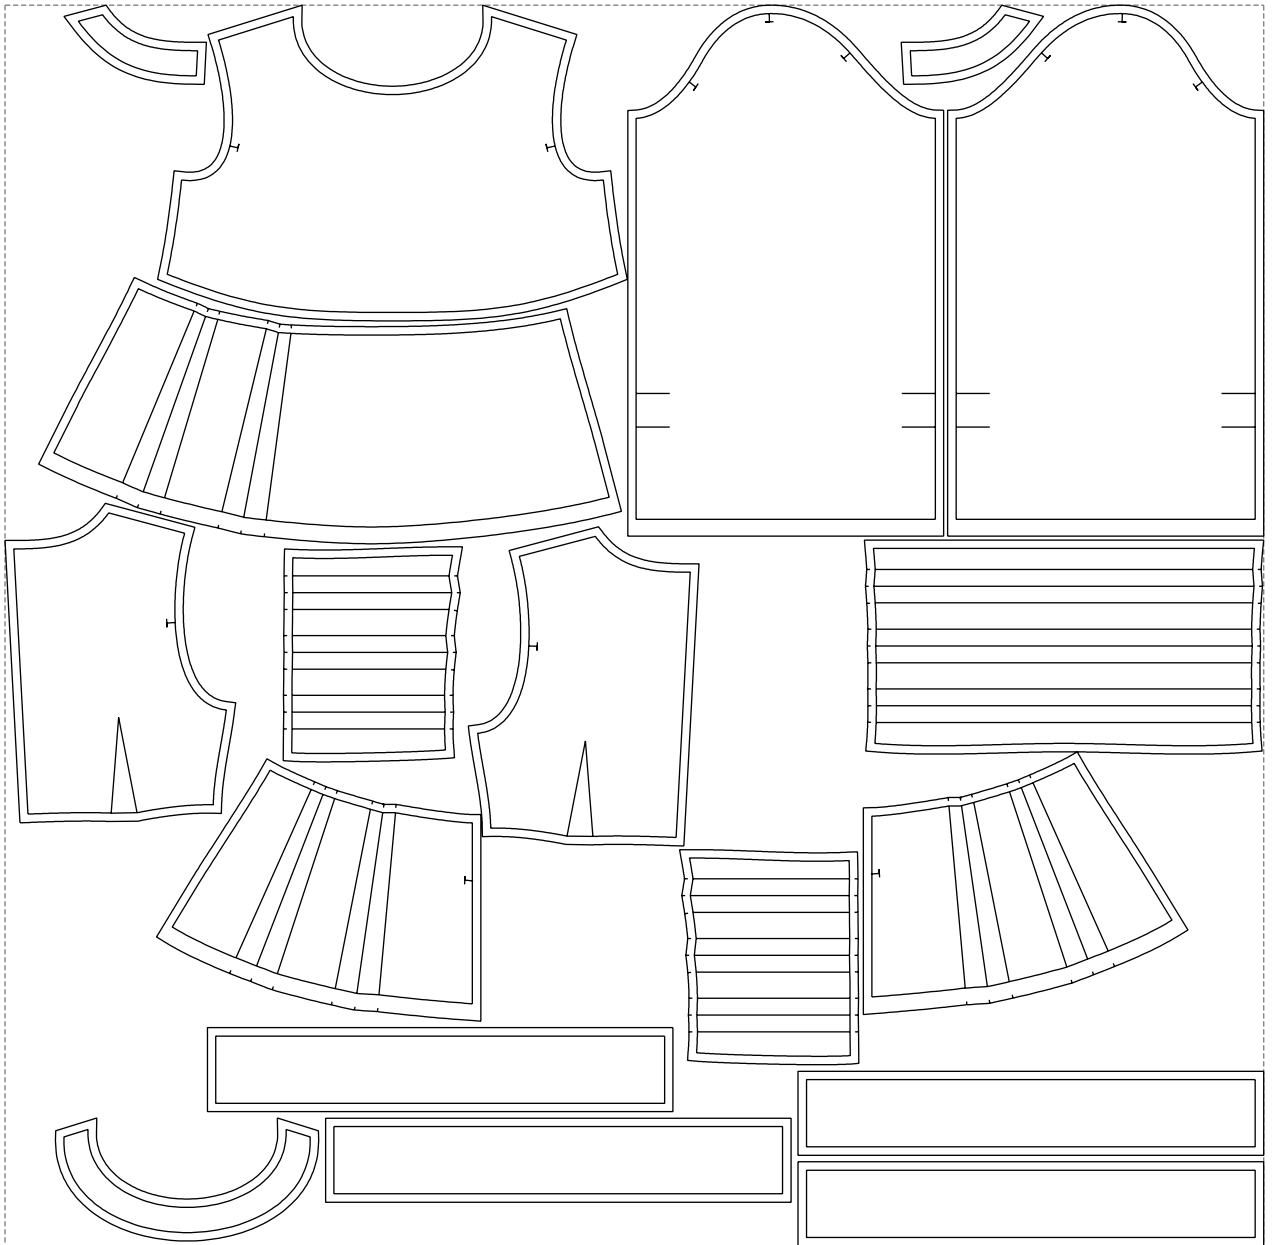

Not for print

Paper size: A4, size:1399.00 x891.37 mm

# Example

size:1499.00 x1477.79 mm

Maneken =1 ver.0

rz\_1=170

rz\_16=92

rz\_17=78.8

rz\_18=71.8

rz\_19=100

rz\_20=98.1

---

. . . . .  
. . . . .  
. . . . .