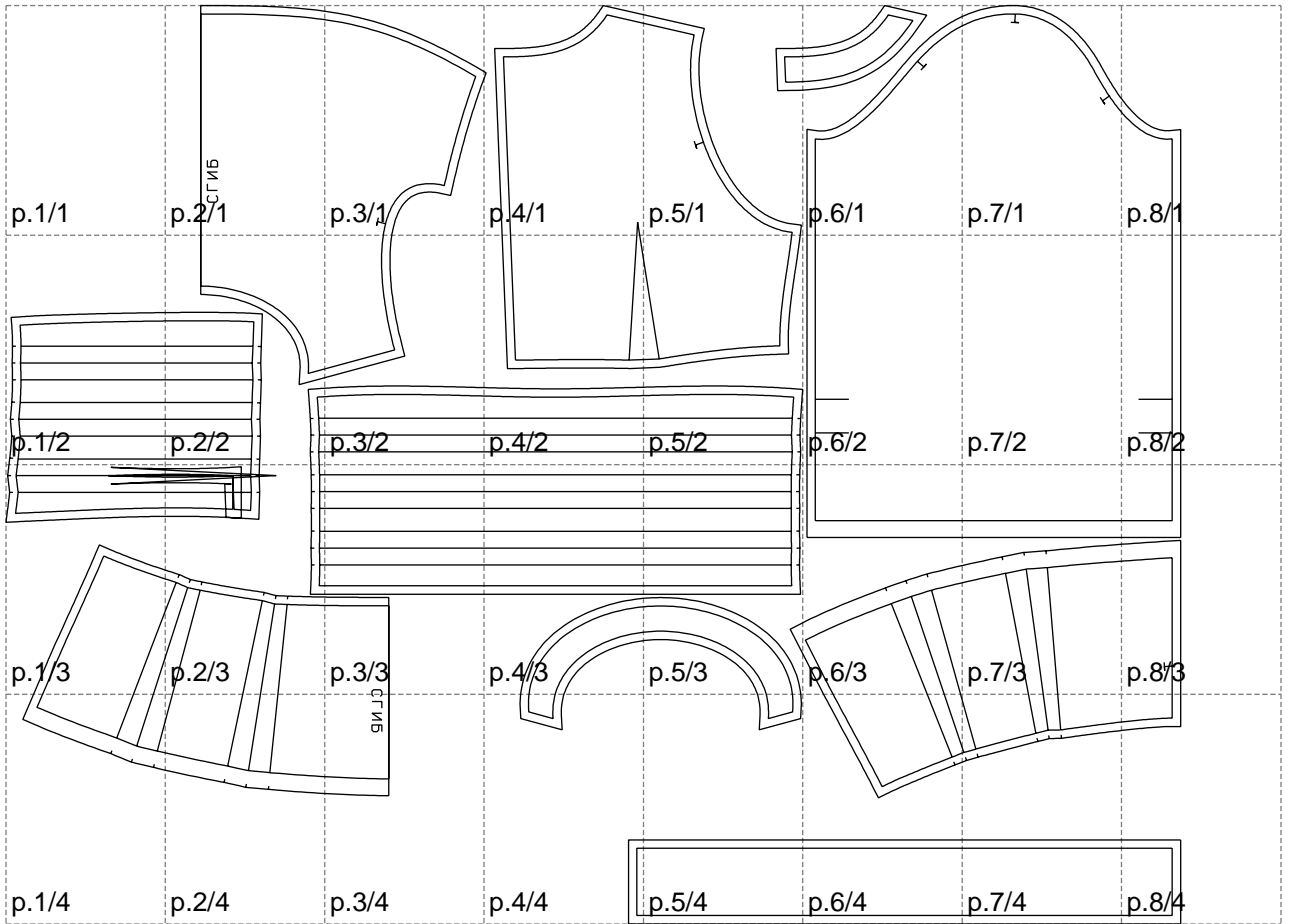

Not for print

Paper size: A4, size:1399.00 x1093.50 mm

# Example

size:1499.00 x1868.19 mm

Maneken =1 ver.0

rz\_1=170

rz\_16=120

rz\_17=104

rz\_18=103.6

rz\_19=128

rz\_20=125.1

---

. . . . .  
. . . . .  
. . . . .