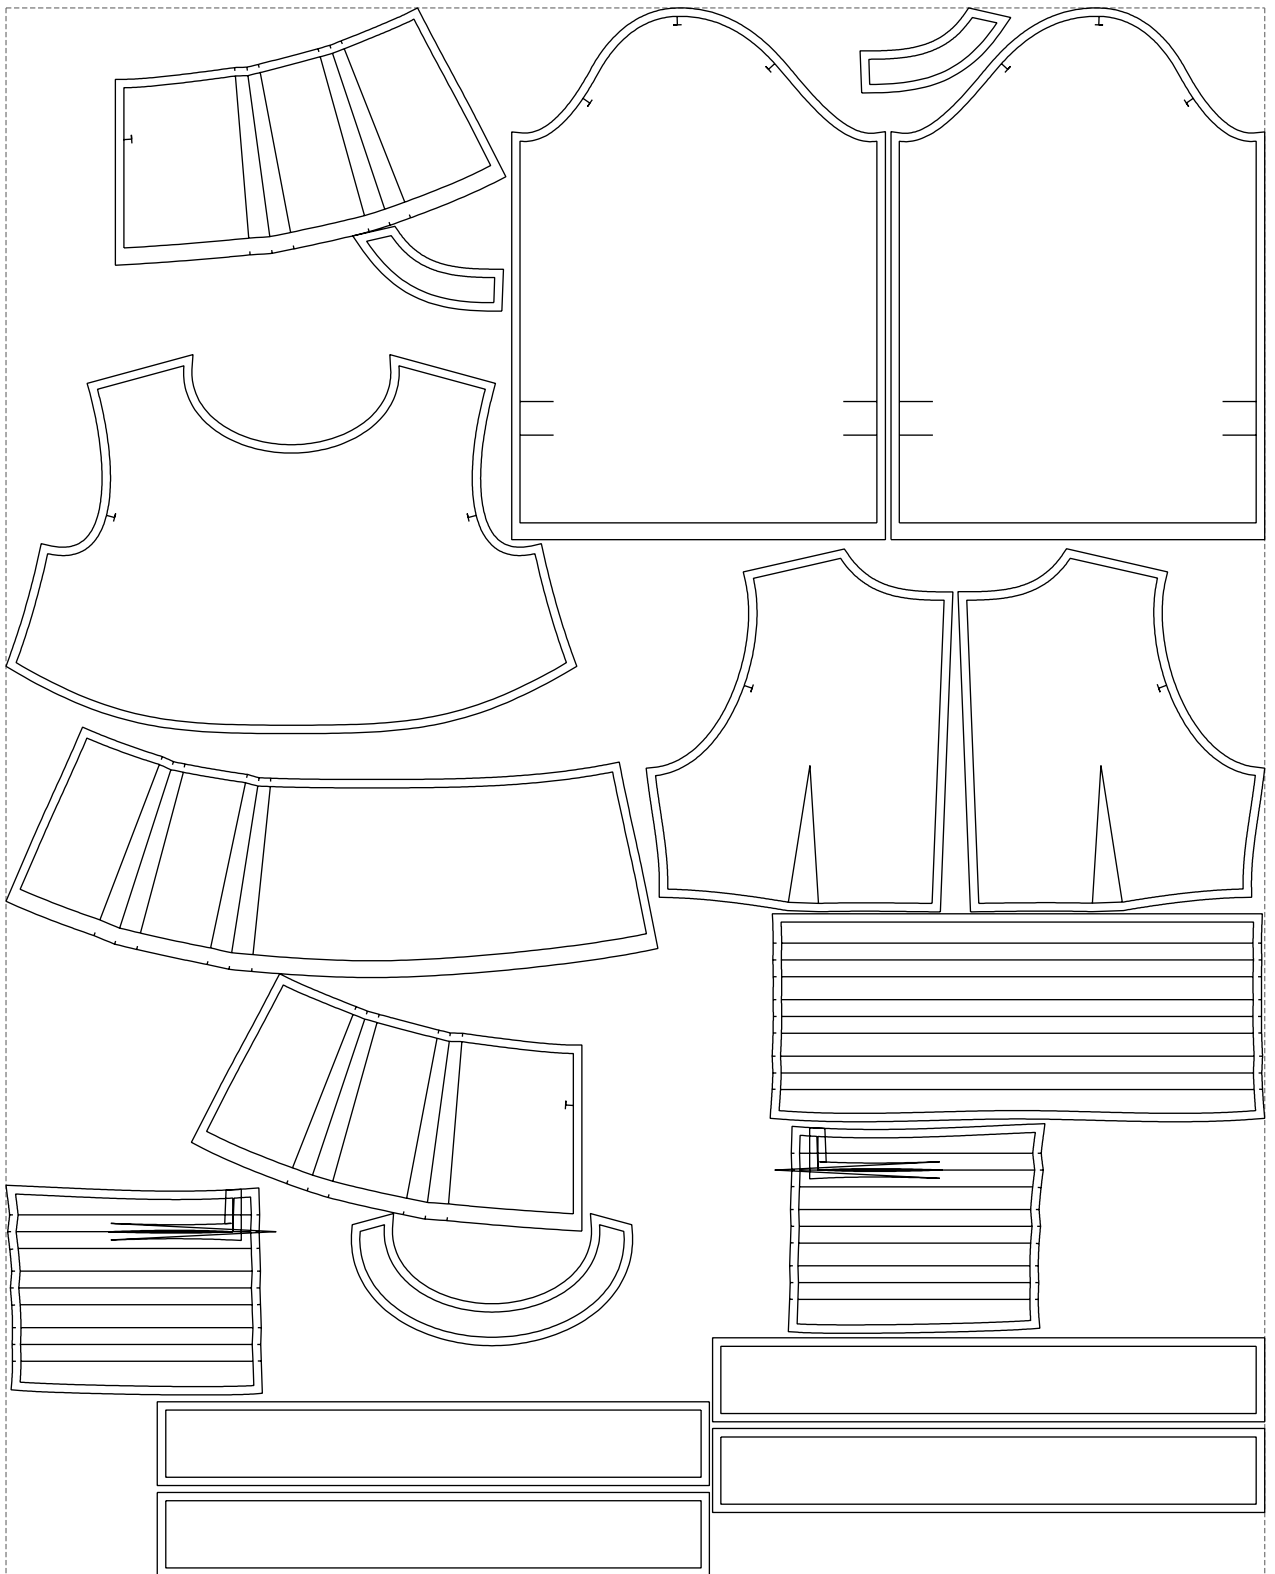

Not for print

Paper size: A4, size:1399.00 x1093.50 mm

# Example

size:1499.00 x1868.19 mm

Maneken =1 ver.0

rz\_1=170

rz\_16=120

rz\_17=104

rz\_18=103.6

rz\_19=128