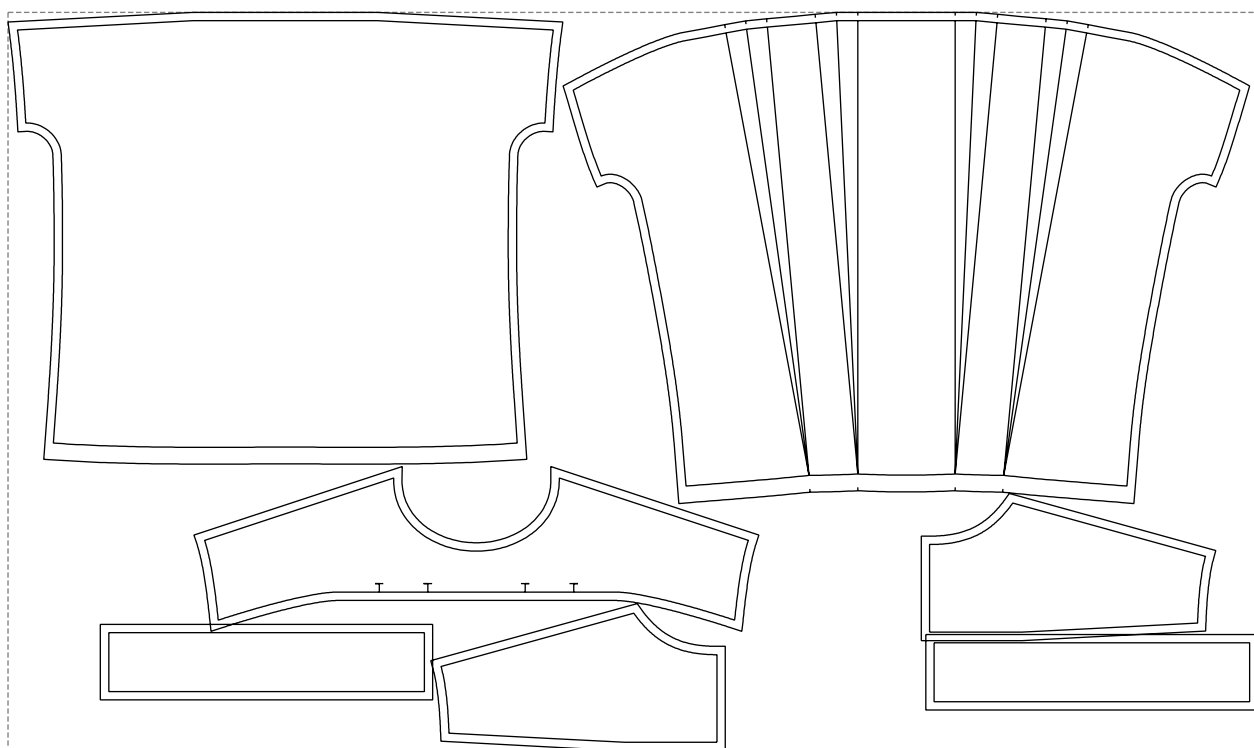

Not for print

Paper size: A4, size:1399.00 x585.00 mm

# Example

size:1488.80 x879.60 mm

Maneken =1 ver.0

rz\_1=170

rz\_16=96

rz\_17=82

rz\_18=76

rz\_19=104

rz\_20=101.8

---

. . . . .  
. . . . .  
. . . . .