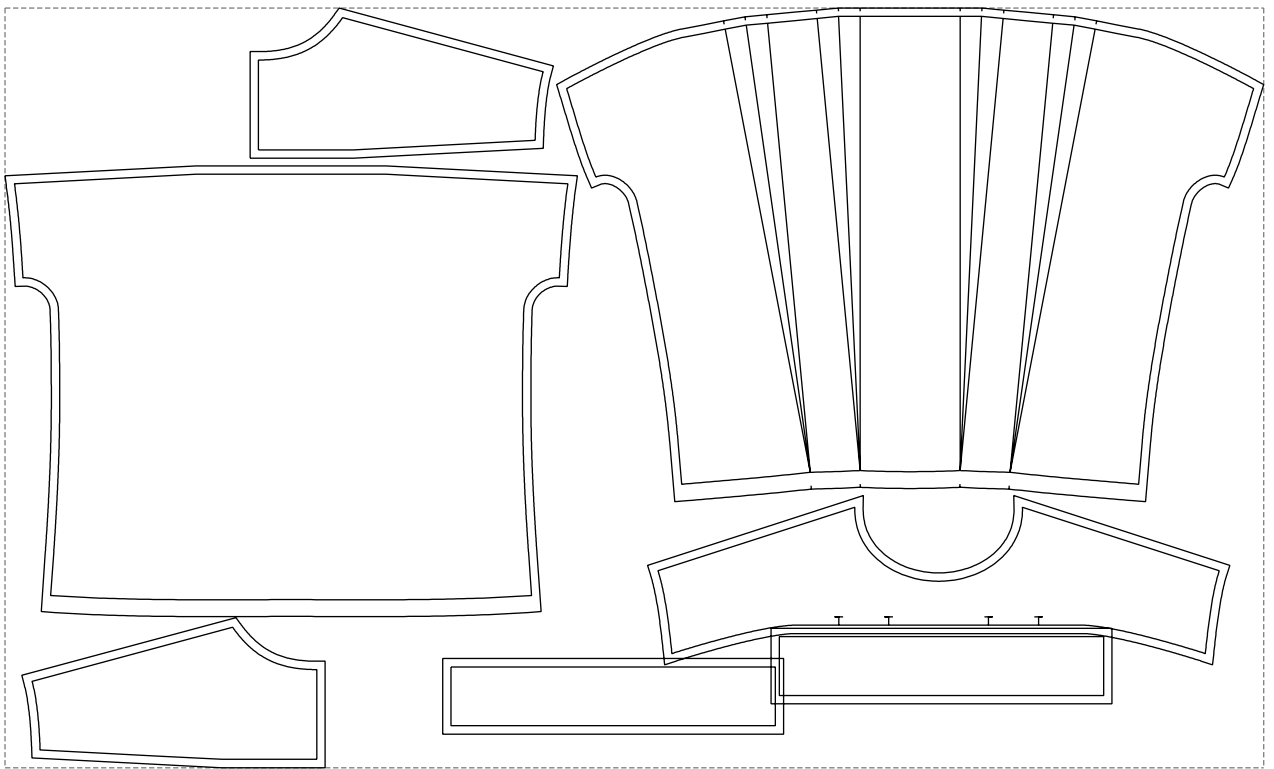

Not for print

Paper size: A4, size:1399.00 x588.08 mm

# Example

size:1499.00 x905.02 mm

Maneken =1 ver.0

rz\_1=170

rz\_16=100

rz\_17=85.4

rz\_18=80.2

rz\_19=108

rz\_20=105.4

---

. . . . .  
. . . . .  
. . . . .