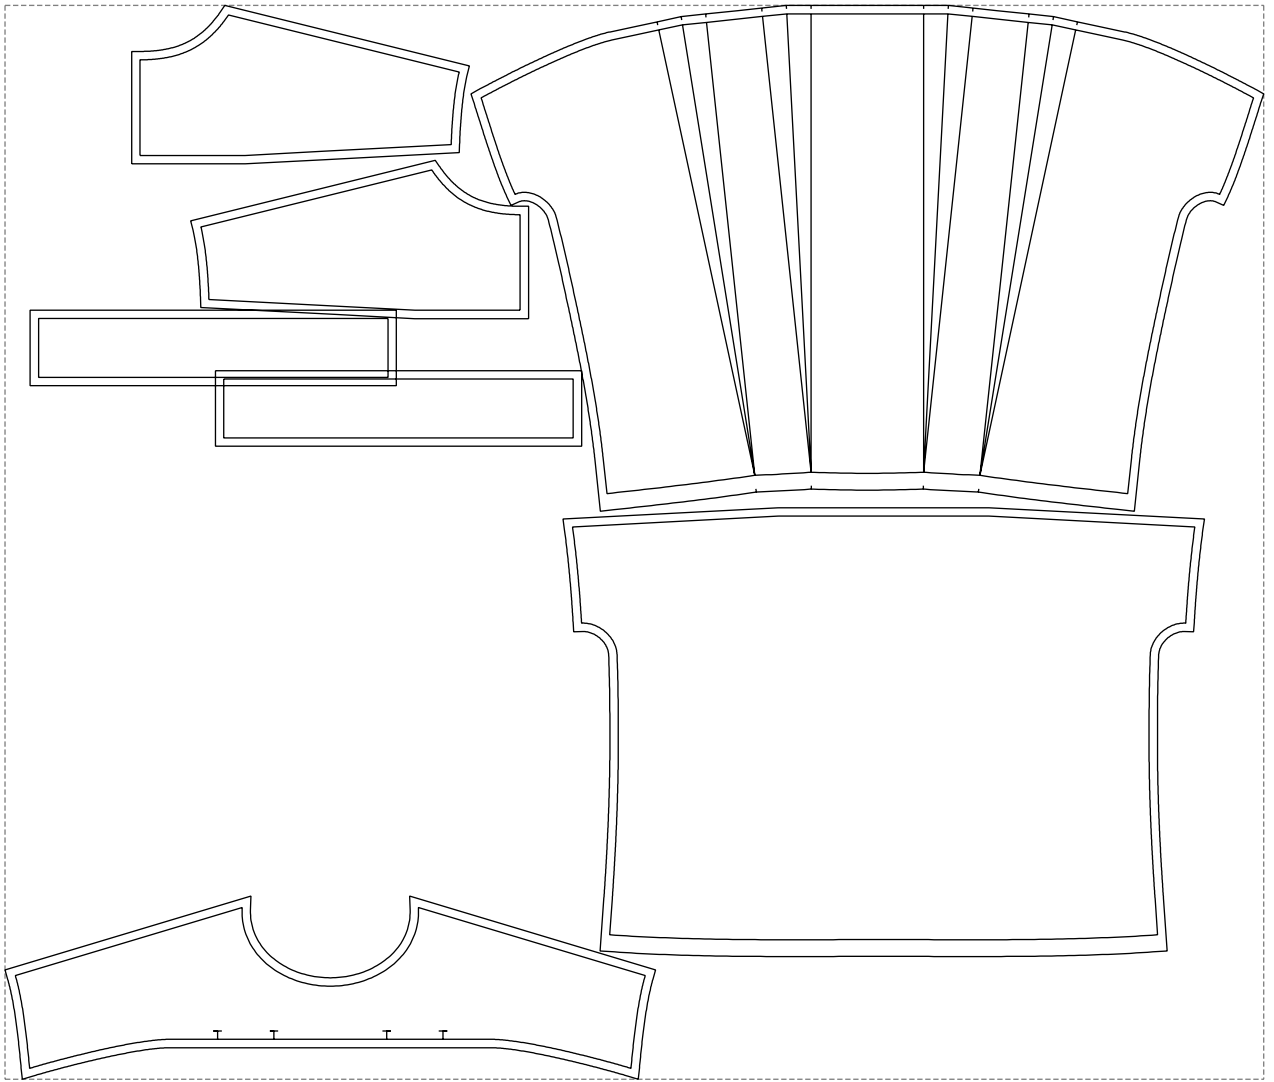

Not for print

Paper size: A4, size:1288.64 x602.39 mm

# Example

size:1499.00 x1279.13 mm

Maneken =1 ver.0

rz\_1=170

rz\_16=116

rz\_17=100

rz\_18=98.8

rz\_19=124

rz\_20=121

---

. . . . .  
. . . . .  
. . . . .