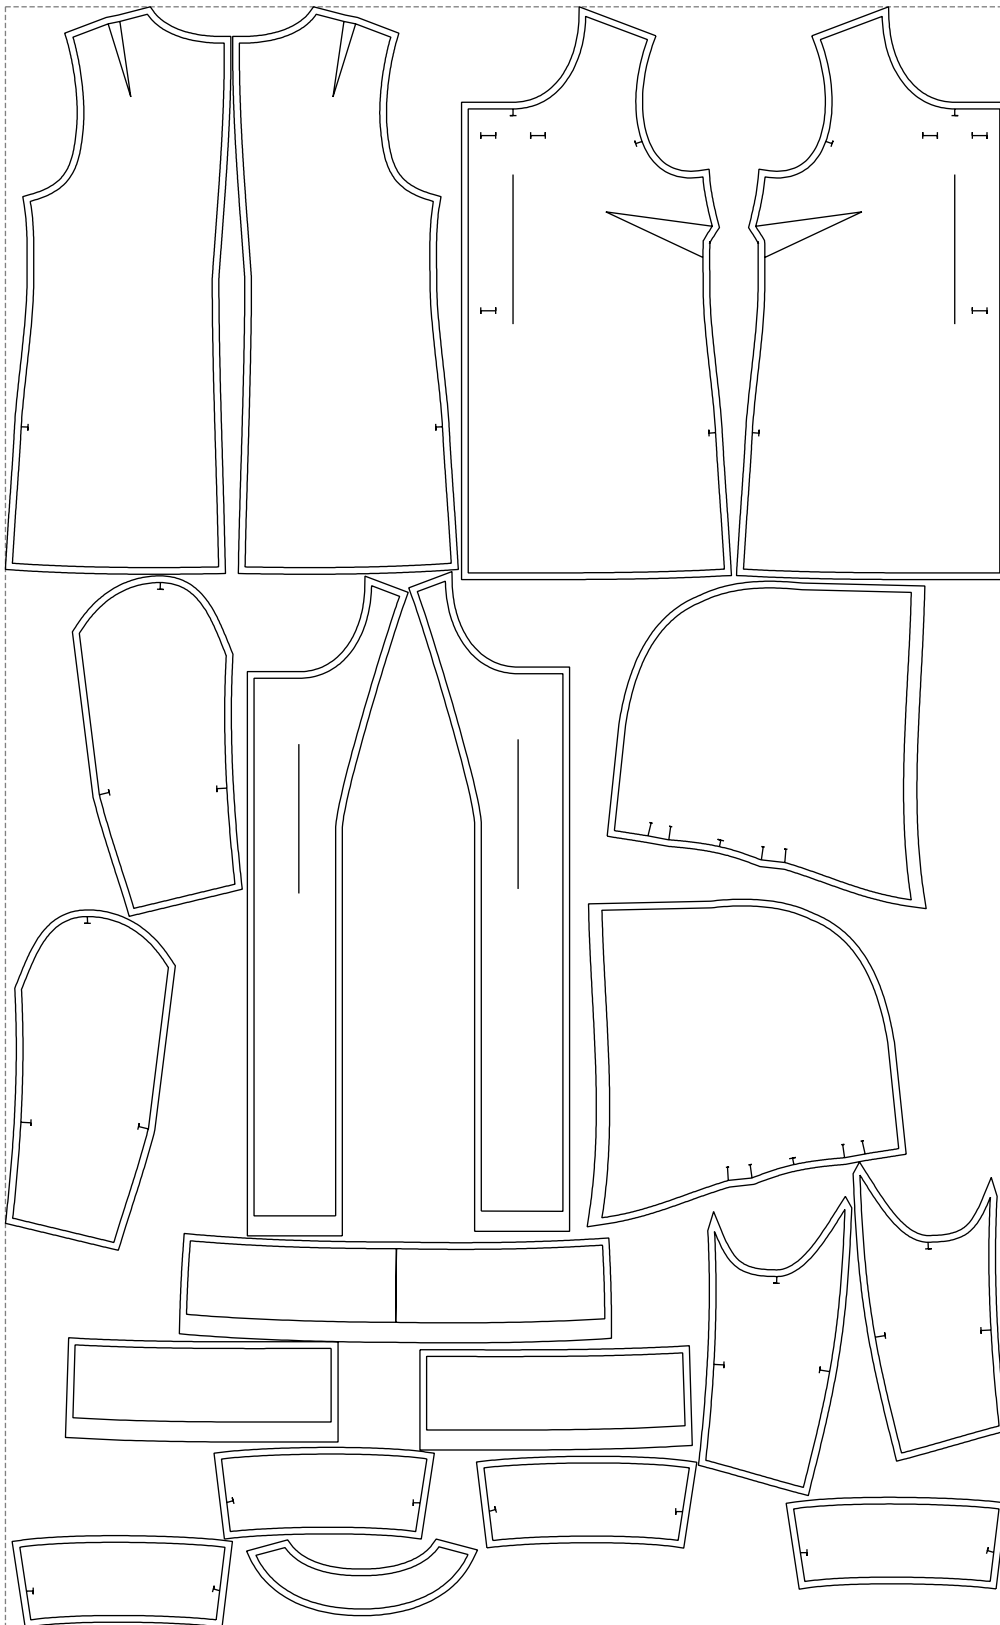

Not for print

Paper size: A4, size:1388.99 x1706.18 mm

# Example

size:1499.00 x2427.63 mm

Maneken =1 ver.0

rz\_1=170

rz\_16=100

rz\_17=85.4

rz\_18=80.2

rz\_19=108

rz\_20=105.4

---

. . . . .  
. . . . .  
. . . . .