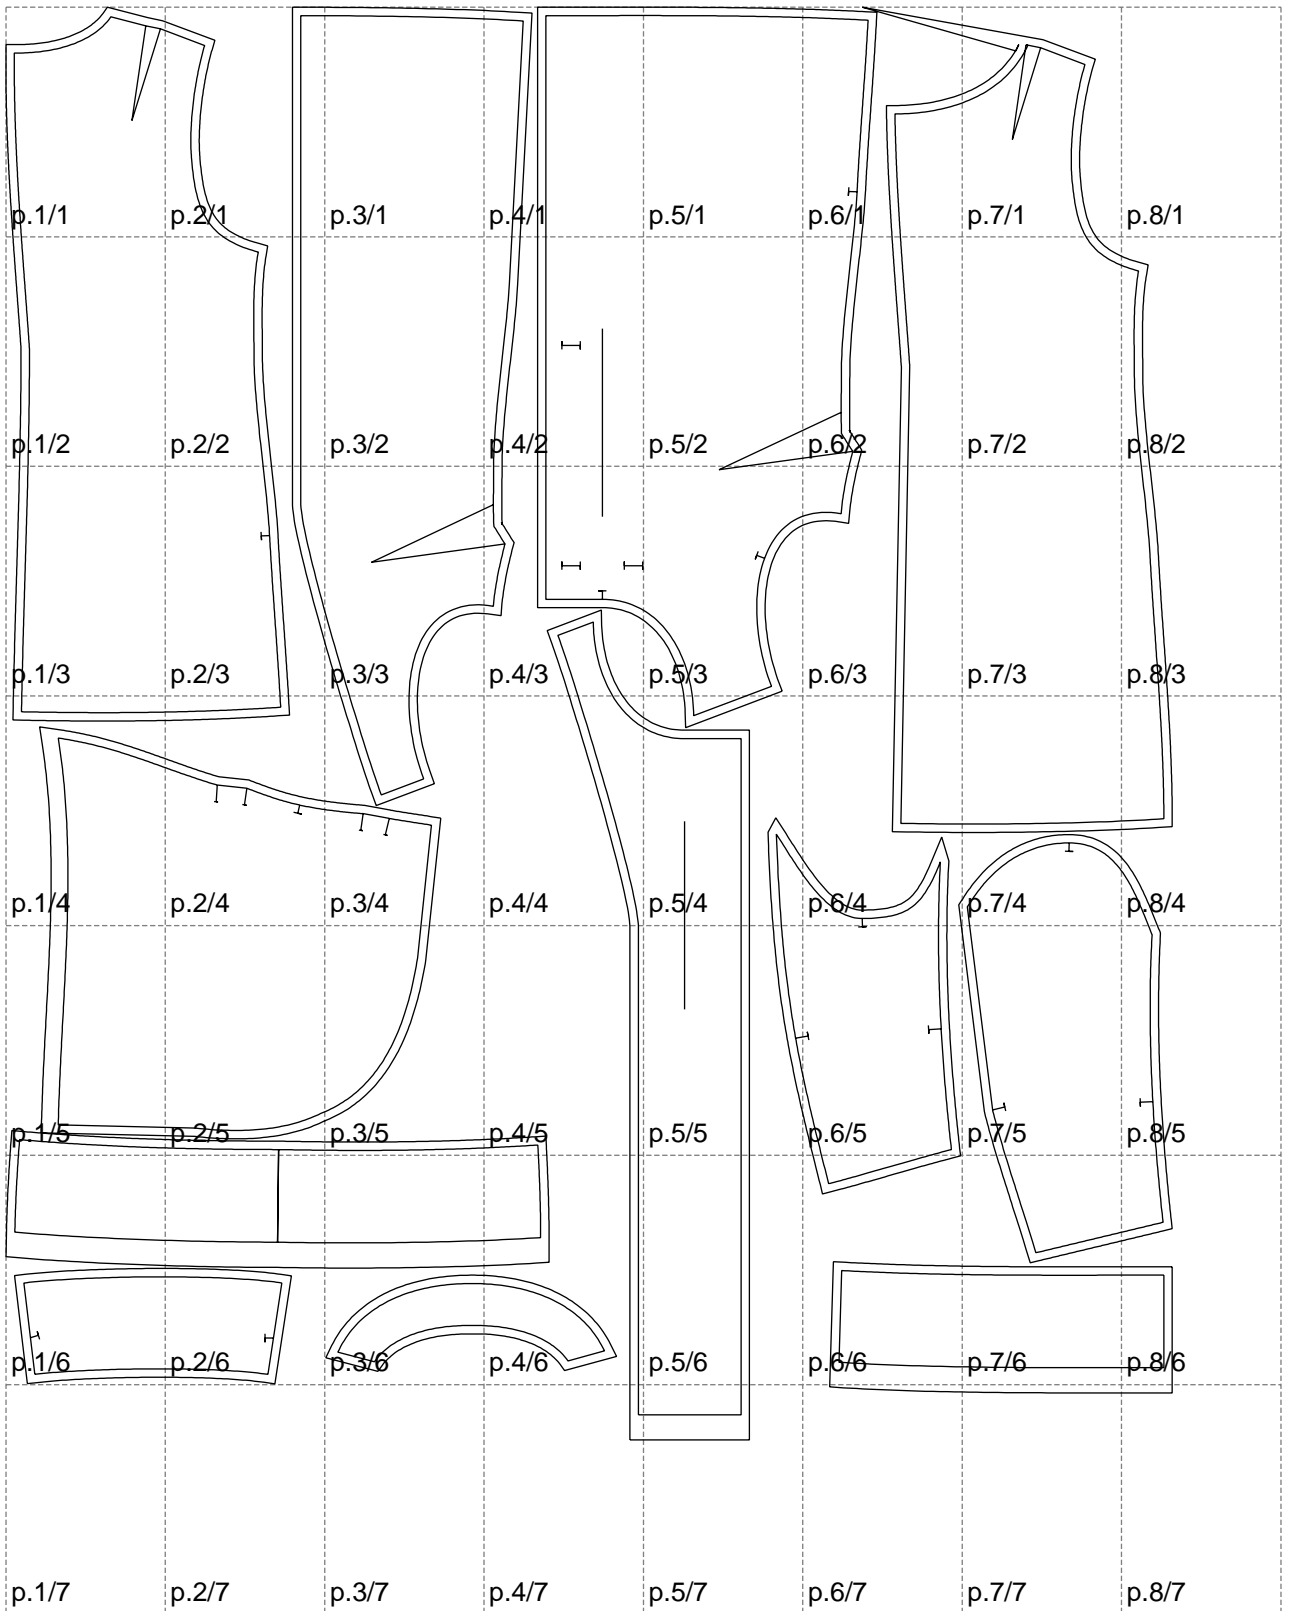

Not for print

Paper size: A4, size:1388.99 x1706.18 mm

# Example

size:1499.00 x2427.63 mm

Maneken =1 ver.0

rz\_1=170

rz\_16=100

rz\_17=85.4

rz\_18=80.2

rz\_19=108

rz\_20=105.4

---

. . . . .  
. . . . .  
. . . . .