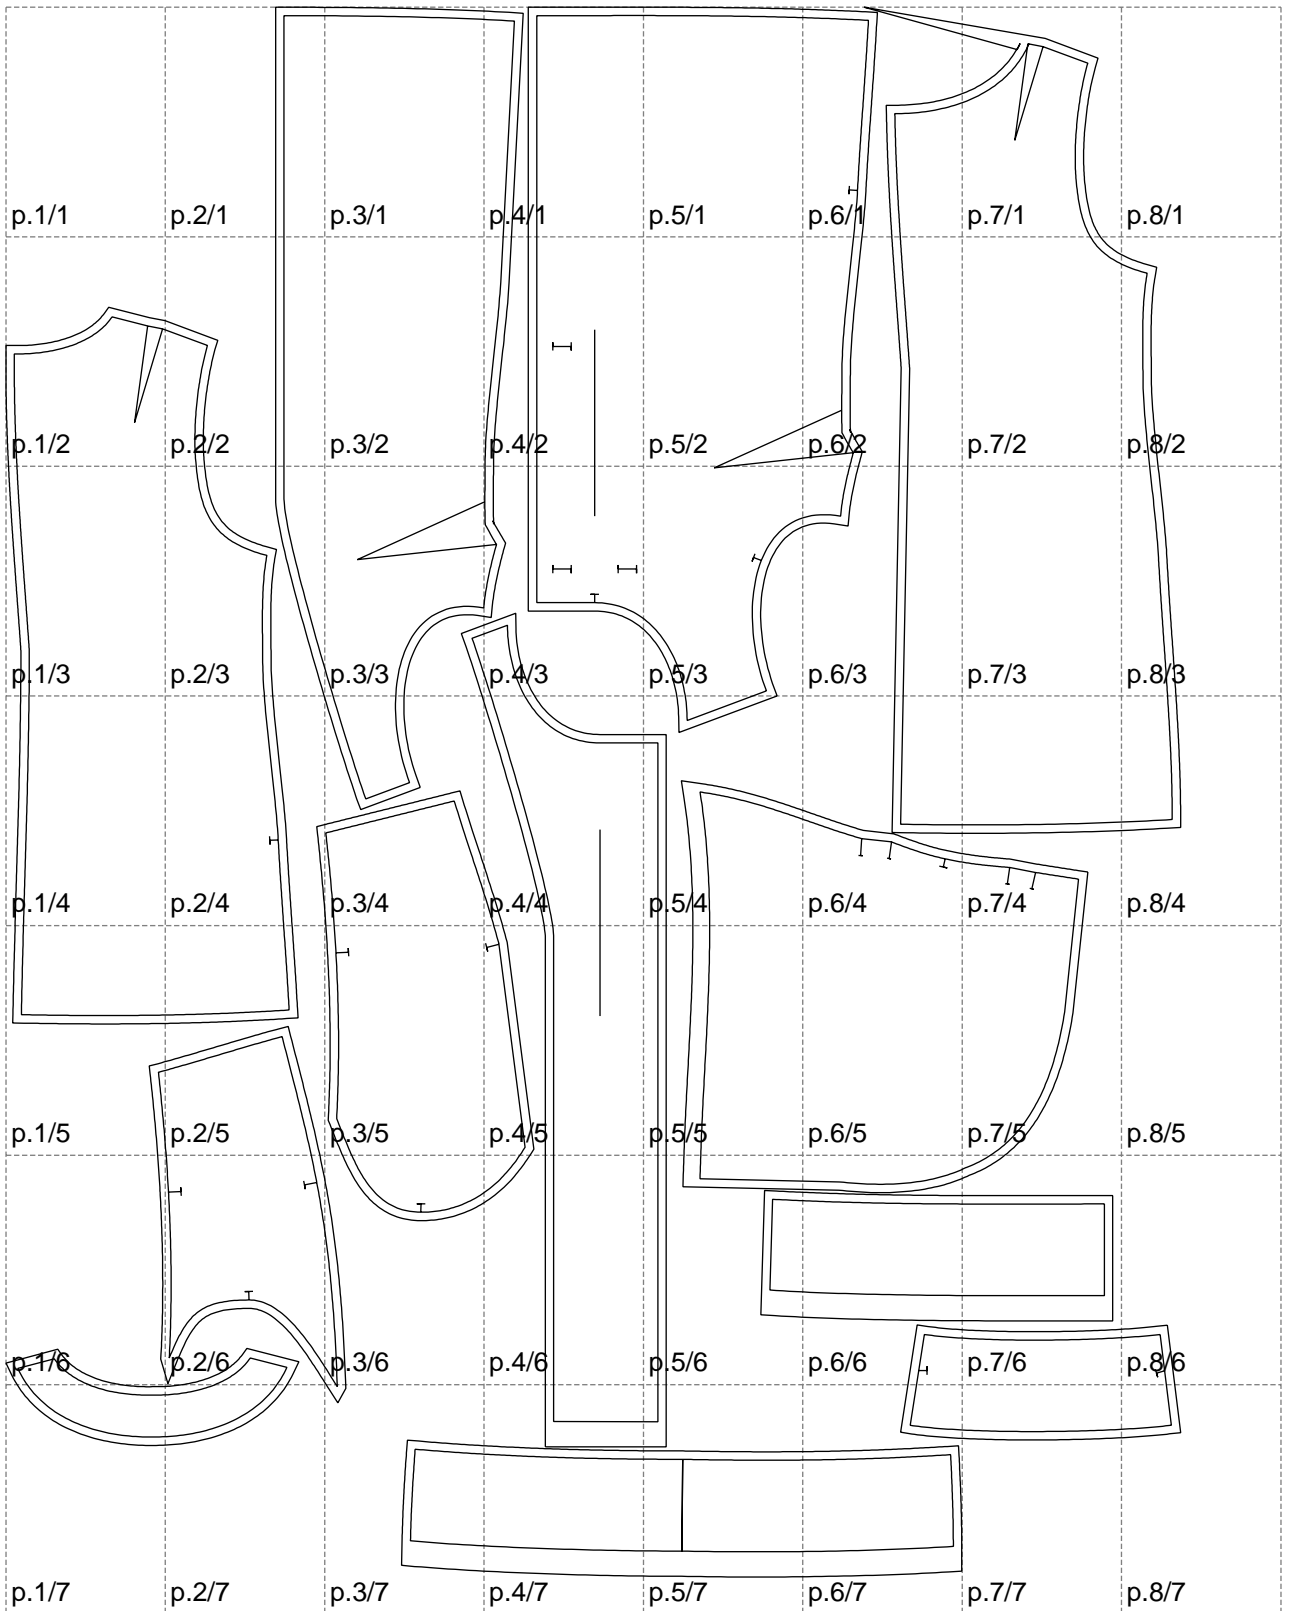

Not for print

Paper size: A4, size:1399.00 x1869.33 mm

# Example

size:1499.00 x2590.10 mm

Maneken =1 ver.0

rz\_1=170

rz\_16=104

rz\_17=88.9

rz\_18=84.4

rz\_19=112

rz\_20=109.3

---

. . . . .  
. . . . .  
. . . . .