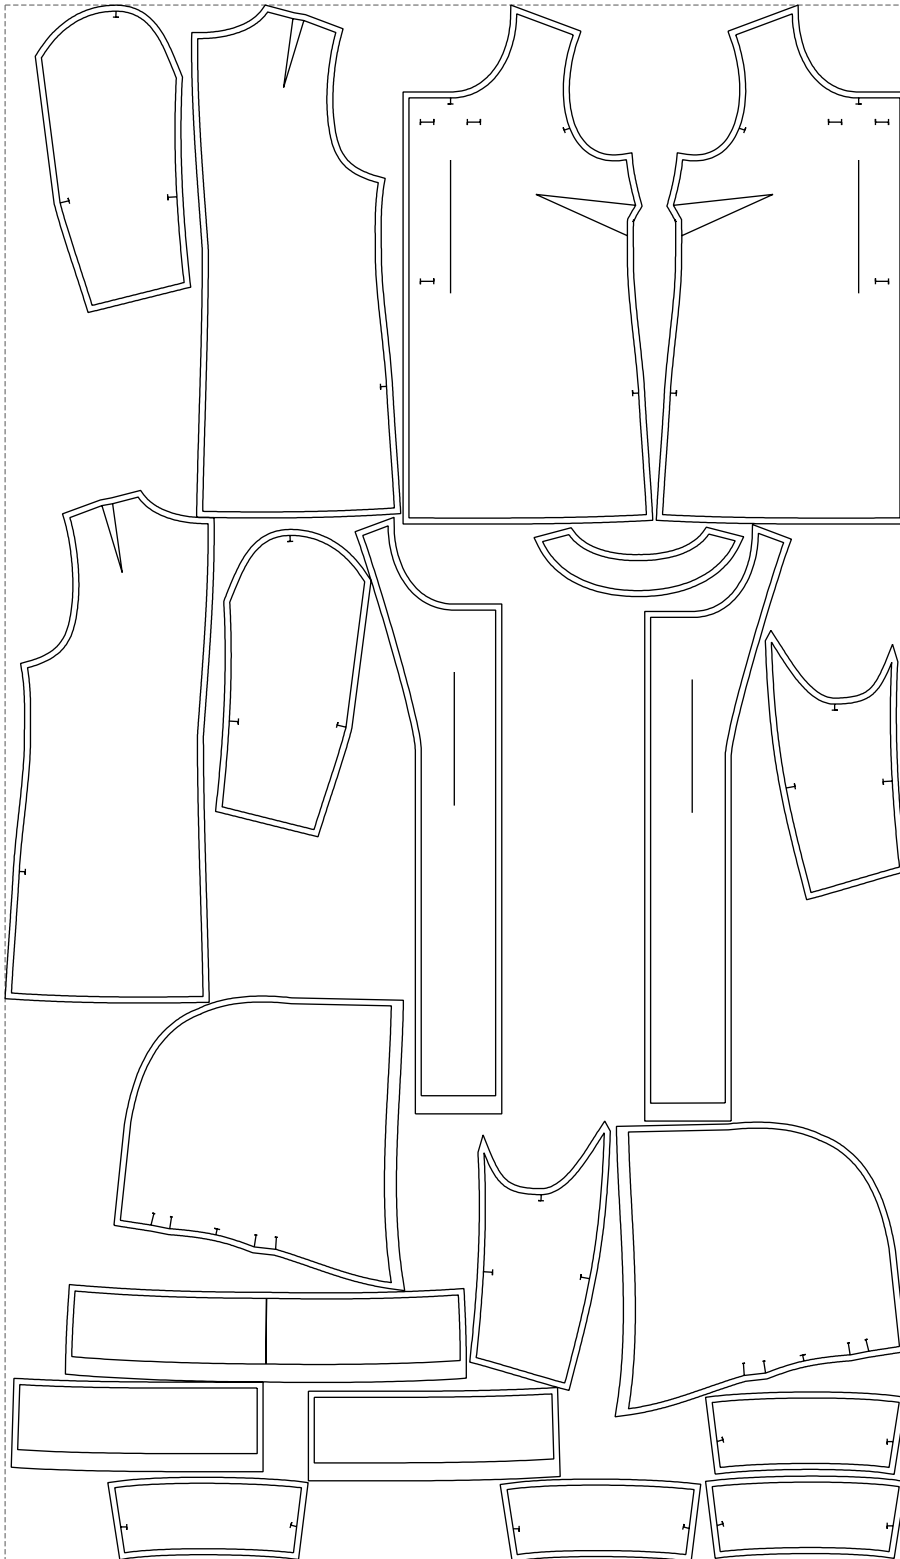

Not for print

Paper size: A4, size:1399.00 x1869.33 mm

# Example

size:1499.00 x2590.10 mm

Maneken =1 ver.0

rz\_1=170

rz\_16=104

rz\_17=88.9

rz\_18=84.4

rz\_19=112