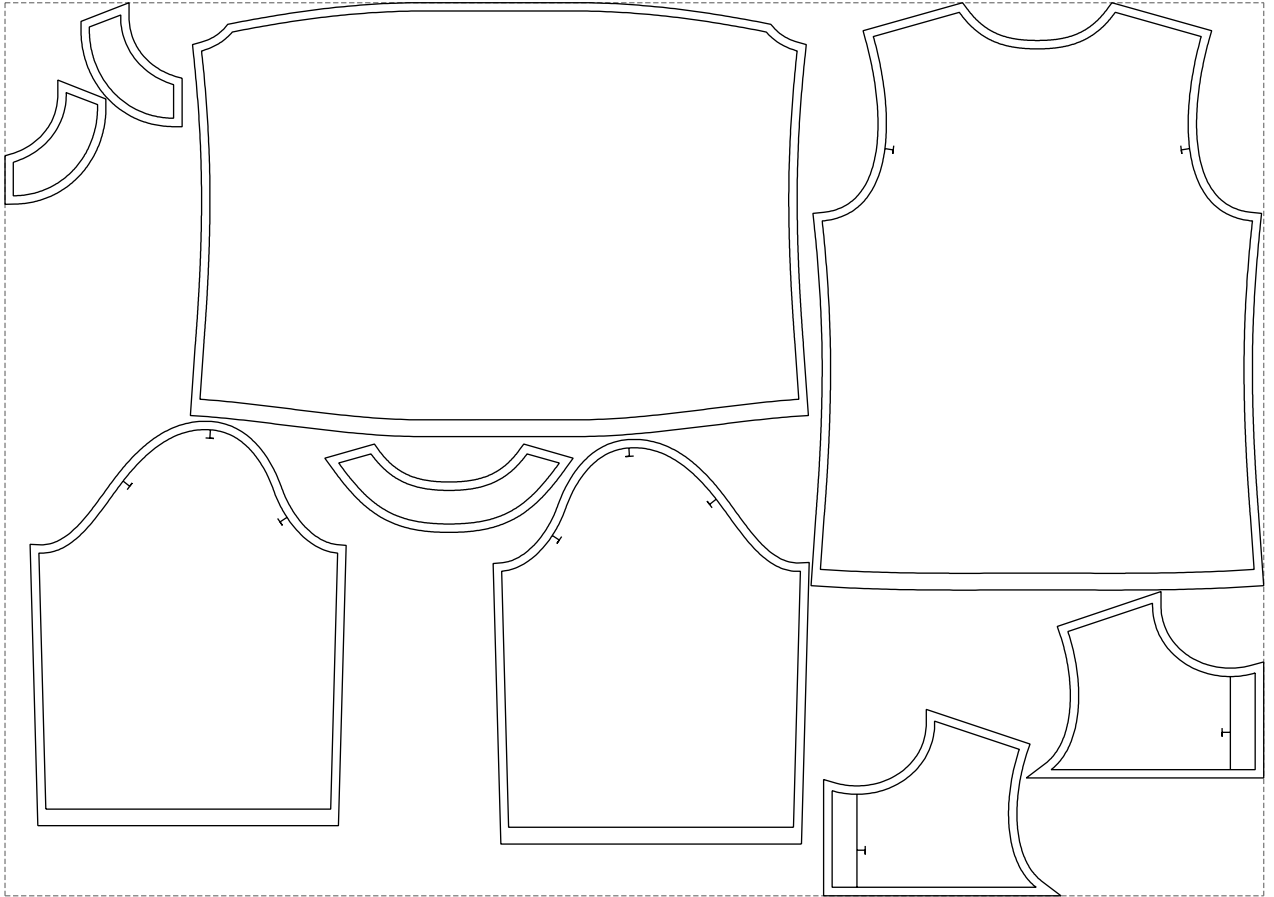

Not for print

Paper size: A4, size:1399.00 x699.75 mm

# Example

size:1499.00 x1063.92 mm

Maneken =1 ver.0

rz\_1=170

rz\_16=92

rz\_17=78.8

rz\_18=71.8

rz\_19=100