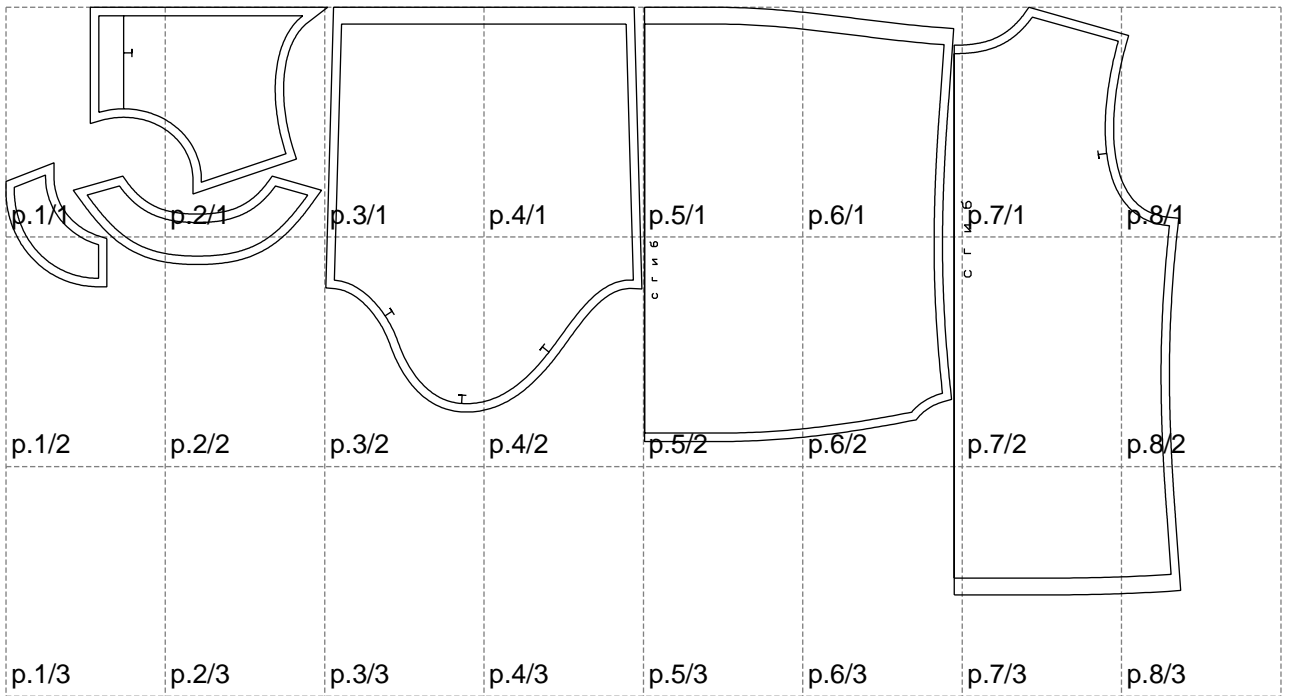

Not for print

Paper size: A4, size:1399.00 x699.75 mm

# Example

size:1499.00 x1063.92 mm

Maneken =1 ver.0

rz\_1=170

rz\_16=92

rz\_17=78.8

rz\_18=71.8

rz\_19=100

rz\_20=98.1

---

. . . . .  
. . . . .  
. . . . .