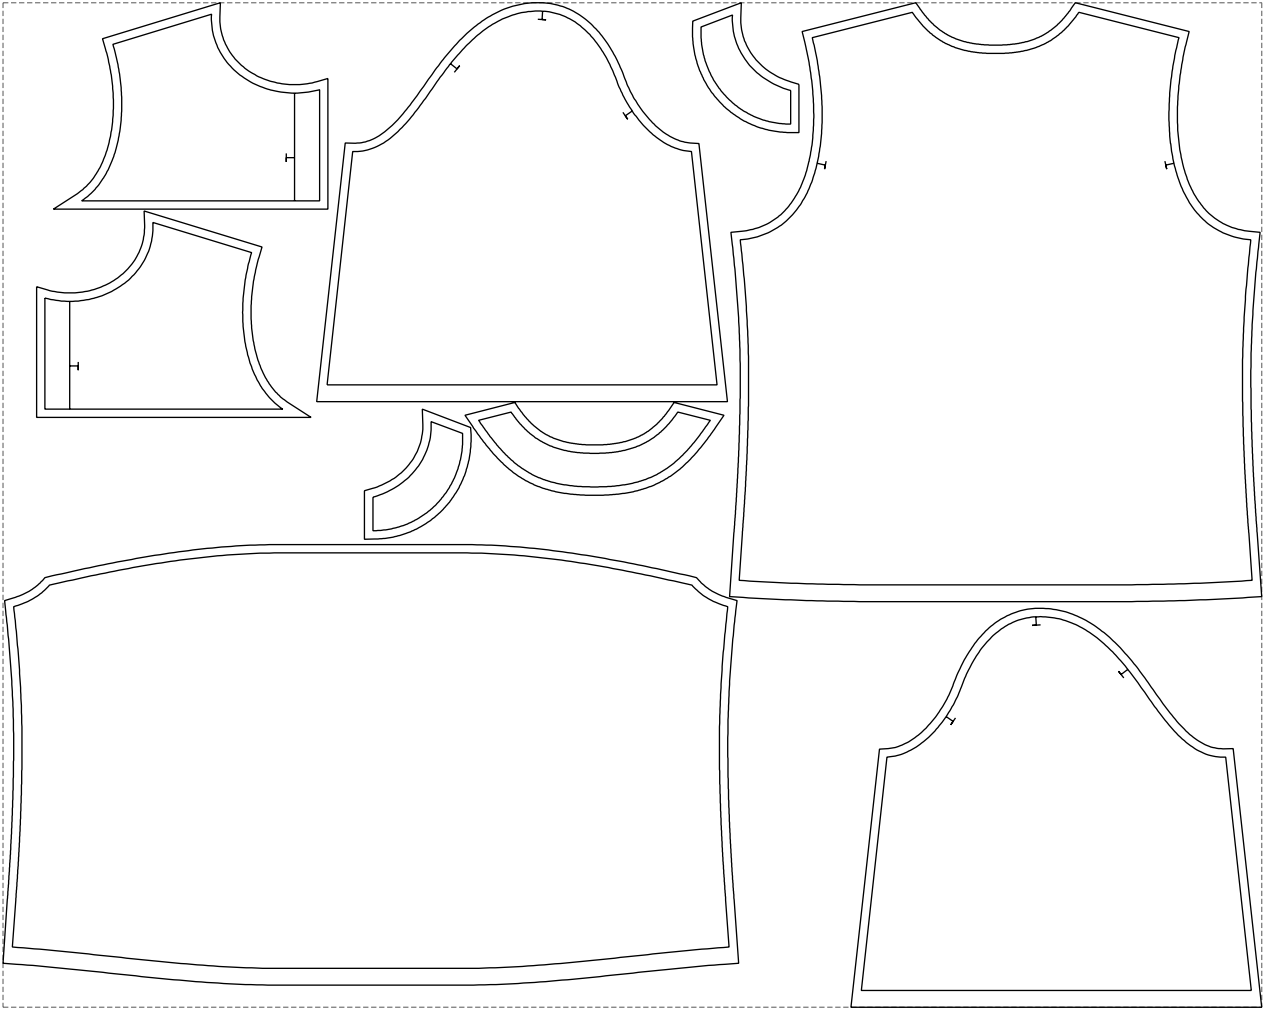

Not for print

Paper size: A4, size:1399.00 x713.63 mm

# Example

size:1499.00 x1196.66 mm

Maneken =1 ver.0

rz\_1=170

rz\_16=112

rz\_17=96.2

rz\_18=94

rz\_19=120

rz\_20=117

---

. . . . .  
. . . . .  
. . . . .