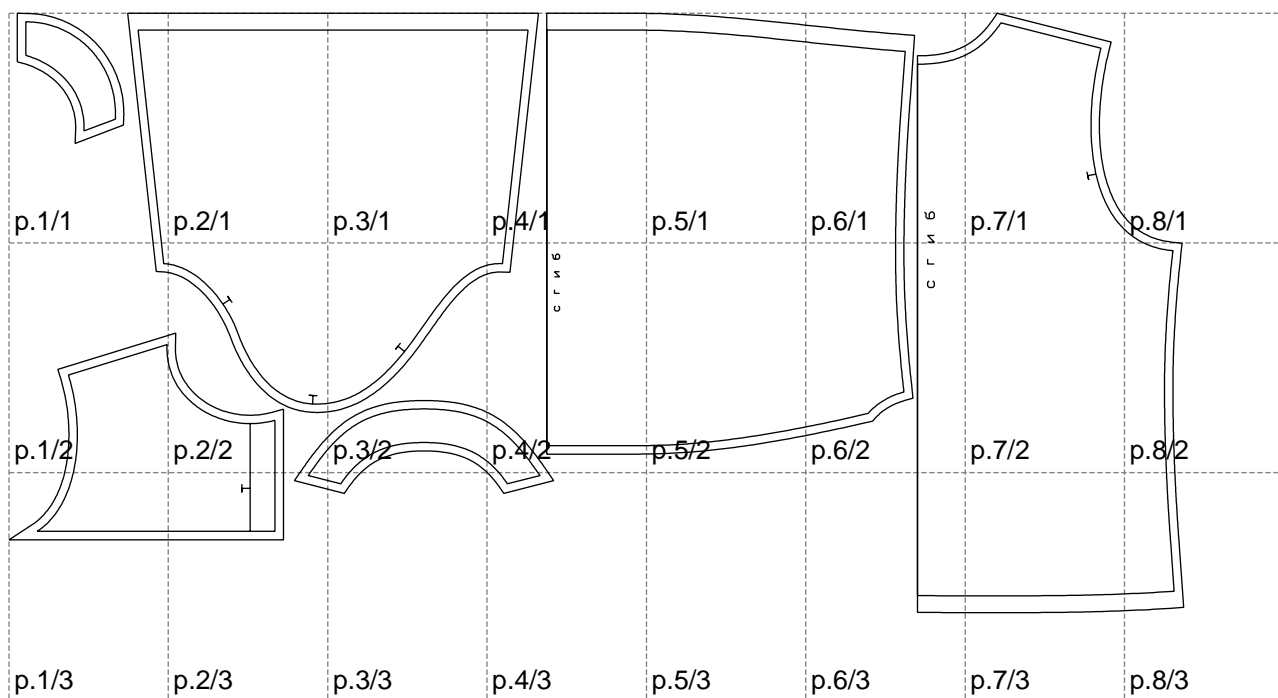

Not for print

Paper size: A4, size:1399.00 x713.63 mm

# Example

size:1499.00 x1196.66 mm

Maneken =1 ver.0

rz\_1=170

rz\_16=112

rz\_17=96.2

rz\_18=94

rz\_19=120

rz\_20=117

---

. . . . .  
. . . . .  
. . . . .