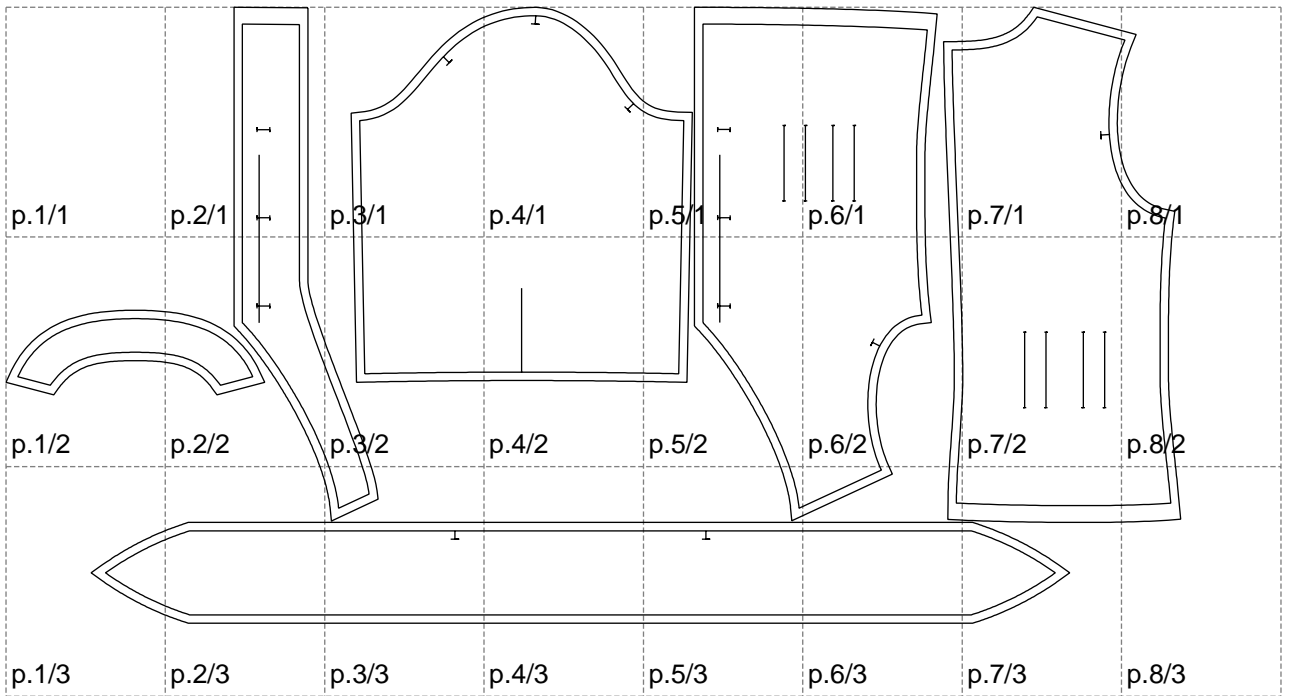

Not for print

Paper size: A4, size:1399.00 x733.36 mm

# Example

size:1499.00 x1905.54 mm

Maneken =1 ver.0

rz\_1=170

rz\_16=88

rz\_17=75.6

rz\_18=67.6

rz\_19=96

rz\_20=94.6

---

. . . . .  
. . . . .  
. . . . .