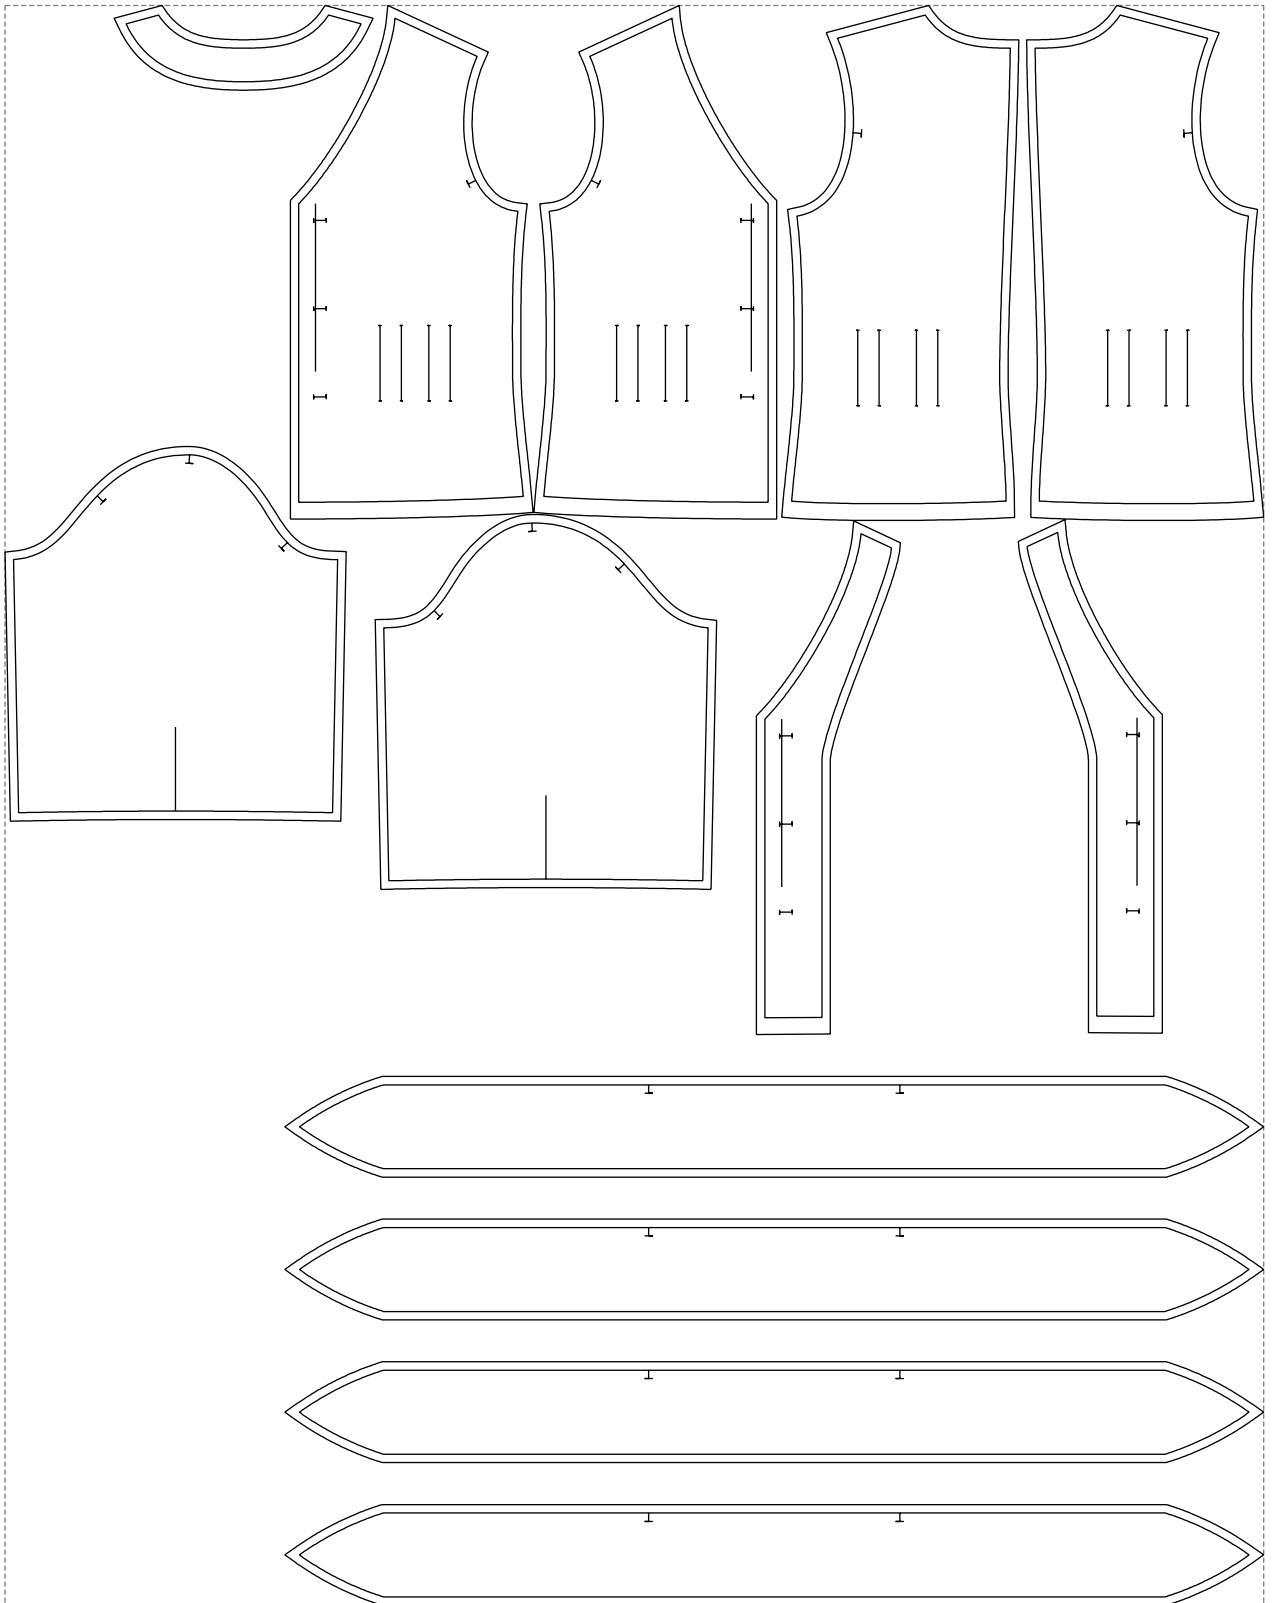

Not for print

Paper size: A4, size:1399.00 x733.36 mm

# Example

size:1499.00 x1905.54 mm

Maneken =1 ver.0

rz\_1=170

rz\_16=88

rz\_17=75.6

rz\_18=67.6

rz\_19=96

rz\_20=94.6

---

. . . . .  
. . . . .  
. . . . .