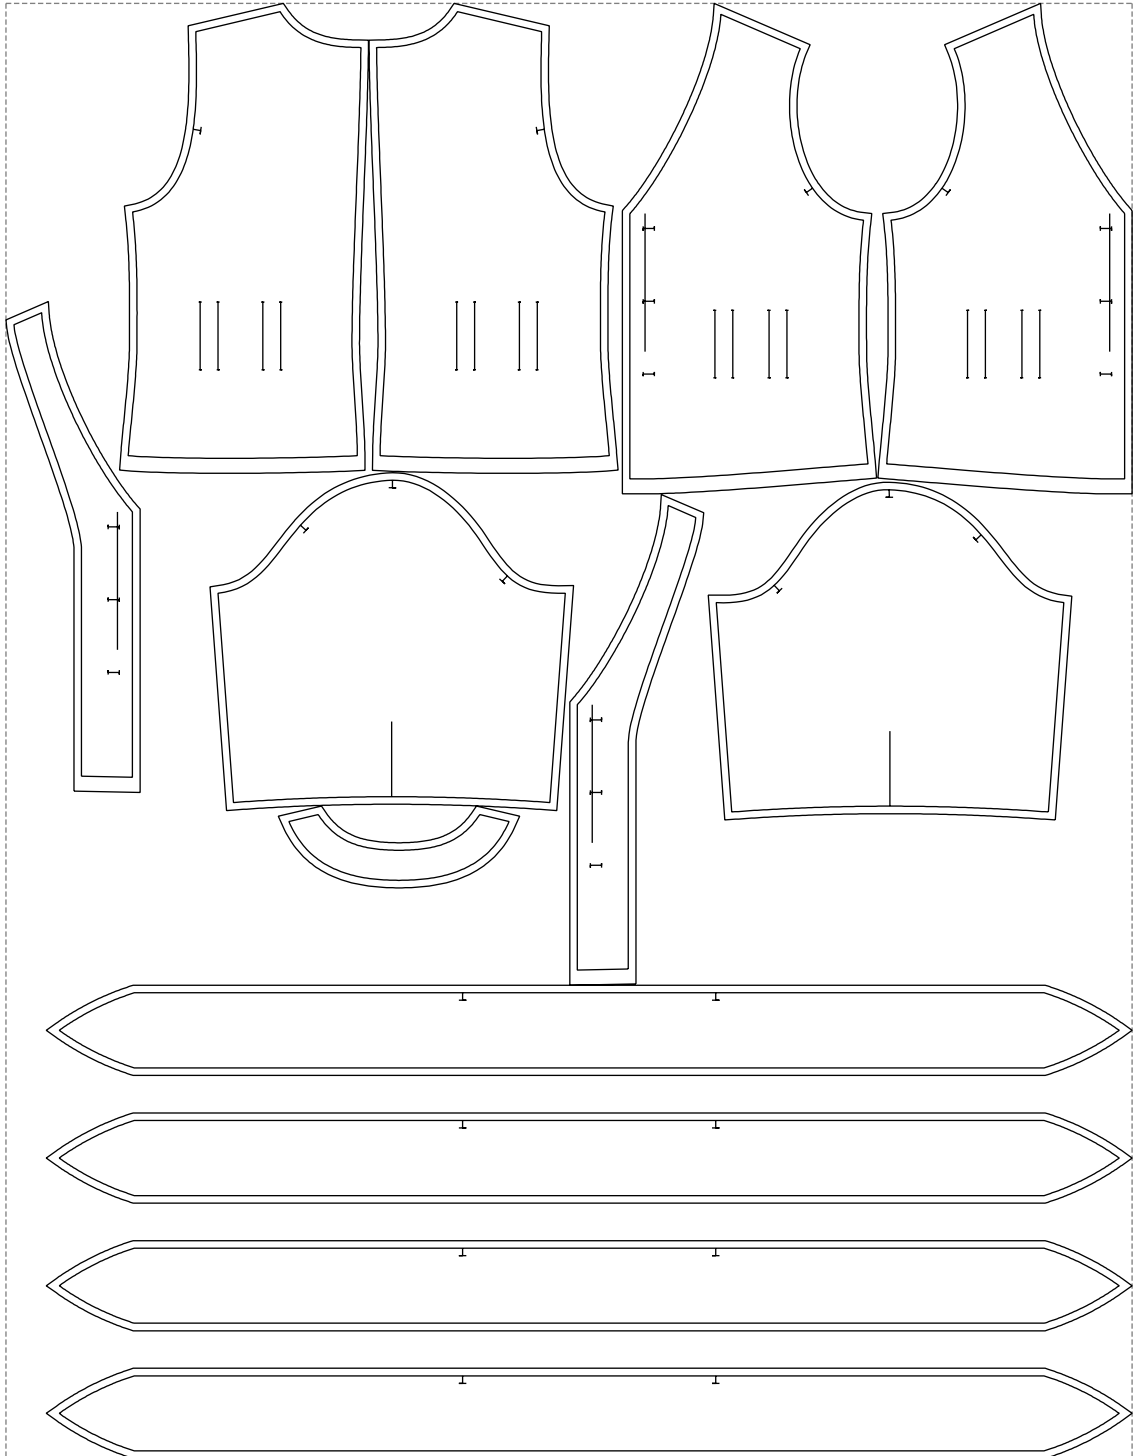

Not for print

Paper size: A4, size:1445.54 x823.41 mm

# Example

size:1499.00 x1937.50 mm

Maneken =1 ver.0

rz\_1=170

rz\_16=108

rz\_17=92.5

rz\_18=89.2

rz\_19=116