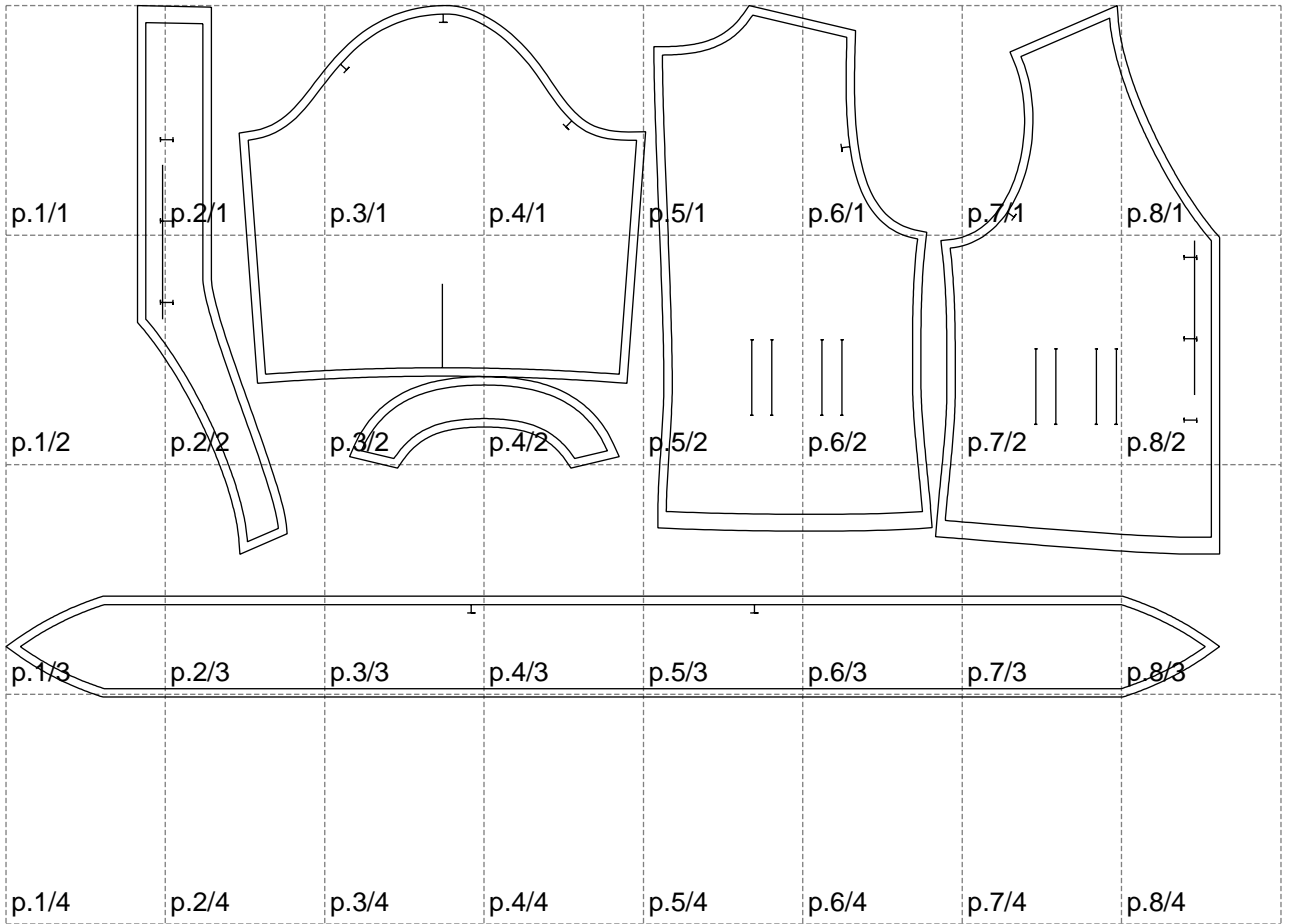

Not for print

Paper size: A4, size:1445.54 x823.41 mm

# Example

size:1499.00 x1937.50 mm

Maneken =1 ver.0

rz\_1=170

rz\_16=108

rz\_17=92.5

rz\_18=89.2

rz\_19=116

rz\_20=113

---

. . . . .  
. . . . .  
. . . . .