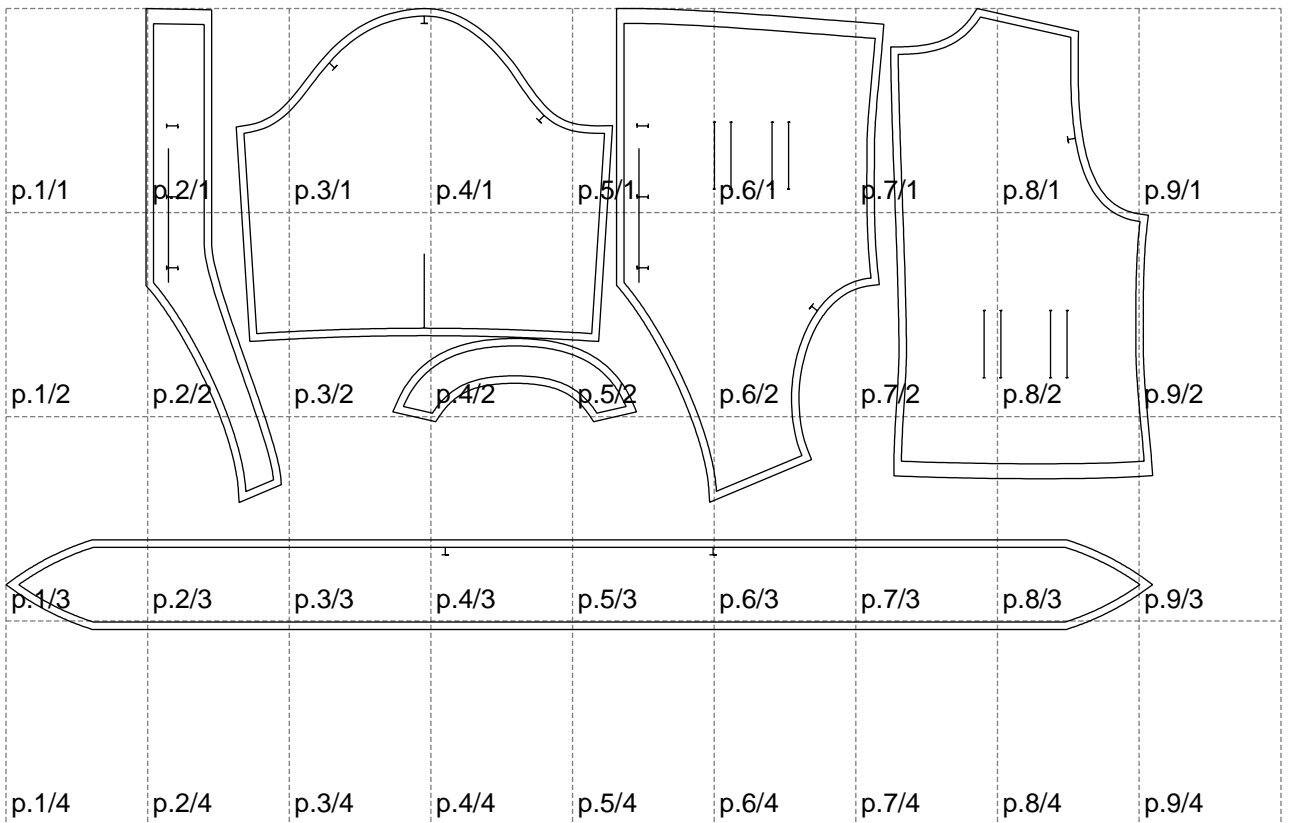

Not for print

Paper size: A4, size:1536.54 x831.68 mm

Example

size:1536.54 x2009.74 mm

Maneken =1 ver.0

rz_1=170

rz_16=116

rz_17=100

rz_18=98.8

rz_19=124

rz_20=121

.
.
.