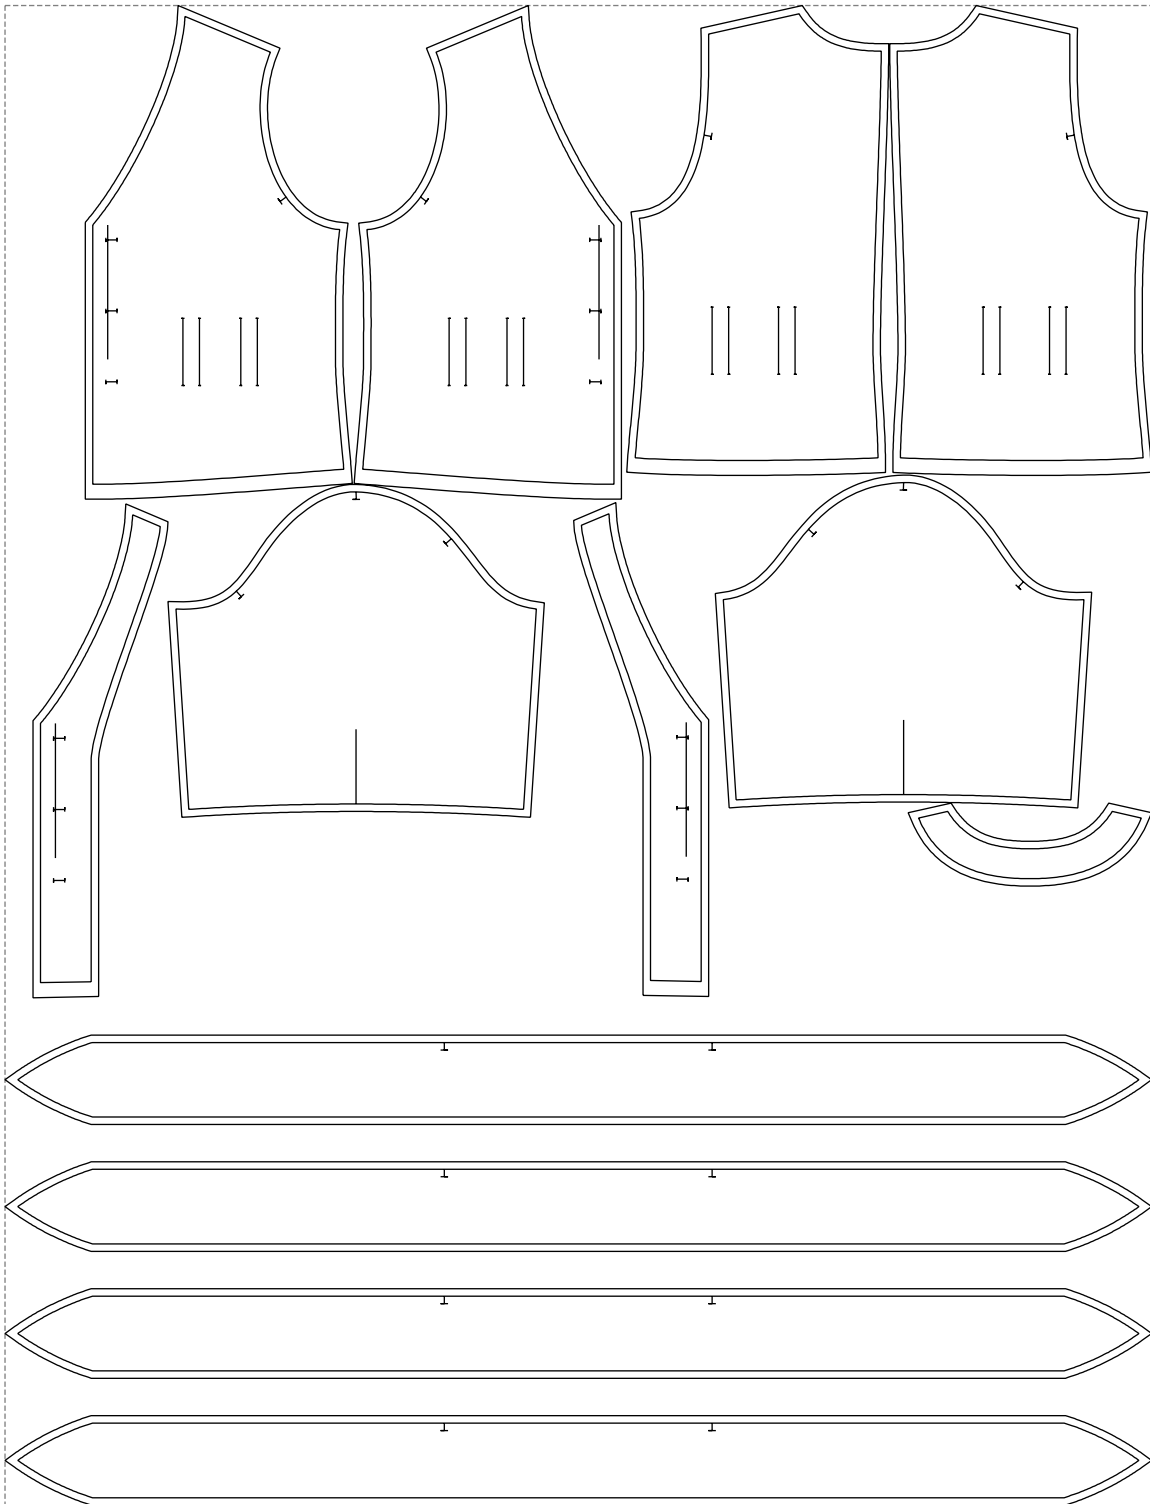

Not for print

Paper size: A4, size:1536.54 x831.68 mm

Example

size:1536.54 x2009.74 mm

Maneken =1 ver.0

rz_1=170

rz_16=116

rz_17=100

rz_18=98.8

rz_19=124

rz_20=121

.
.
.