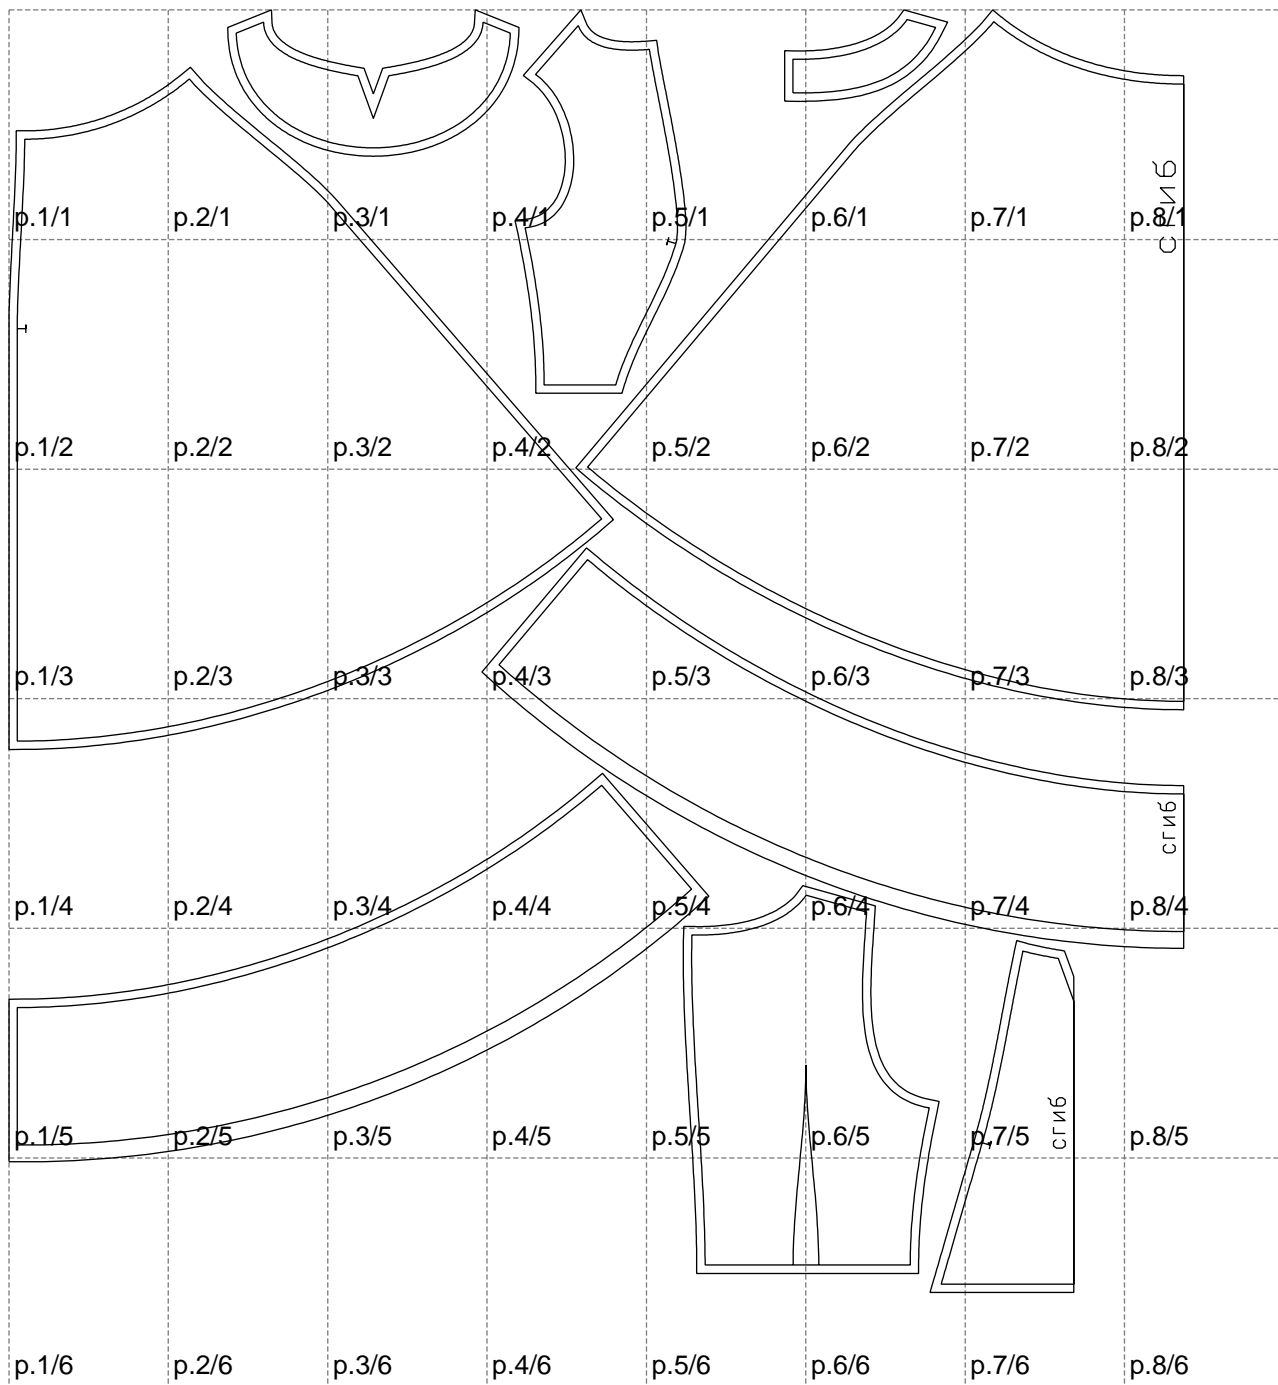

Not for print

Paper size: A4, size:1399.00 x1527.19 mm

# Example

size:1671.58 x2904.00 mm

Maneken =1 ver.0

rz\_1=170

rz\_16=104

rz\_17=88.9

rz\_18=84.4

rz\_19=112

rz\_20=109.3

---

. . . . .  
. . . . .  
. . . . .