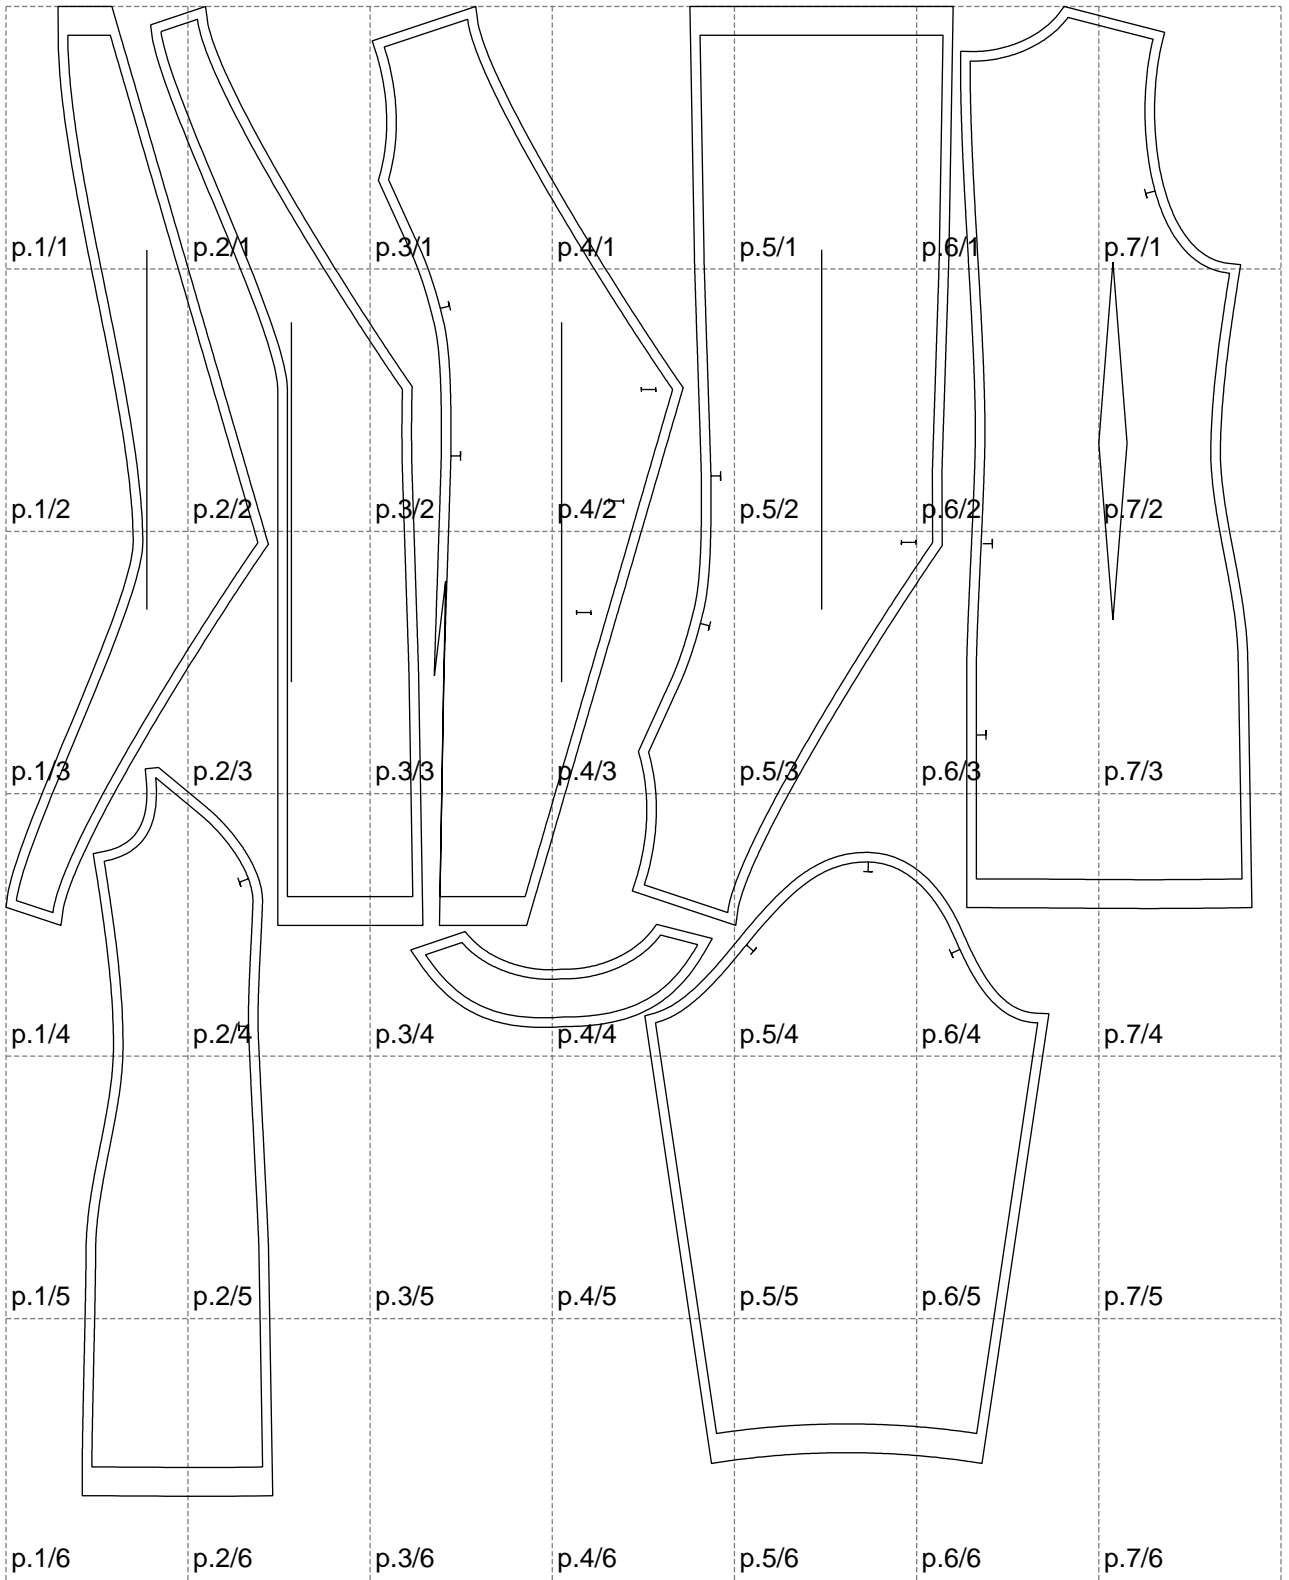

Not for print

Paper size: A4, size:1298.51 x1552.24 mm

# Example

size:1499.00 x2328.26 mm

Maneken =1 ver.0

rz\_1=170

rz\_16=104

rz\_17=88.9

rz\_18=84.4

rz\_19=112

rz\_20=109.3

---

. . . . .  
. . . . .  
. . . . .