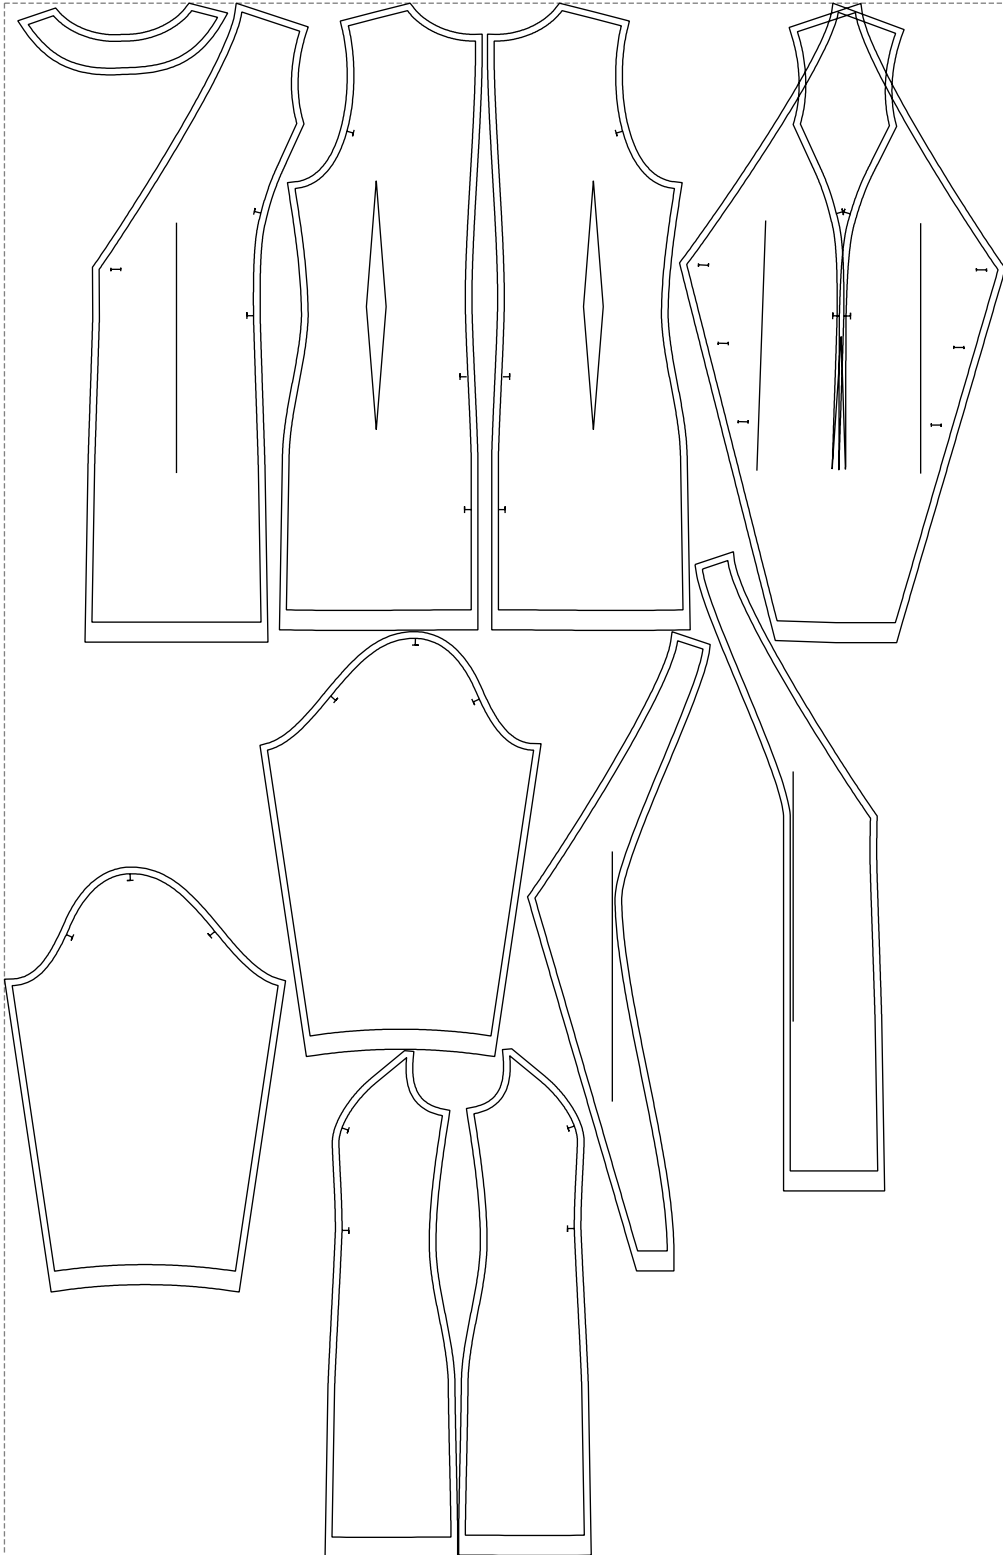

Not for print

Paper size: A4, size:1298.51 x1552.24 mm

# Example

size:1499.00 x2328.26 mm

Maneken =1 ver.0

rz\_1=170

rz\_16=104

rz\_17=88.9

rz\_18=84.4

rz\_19=112