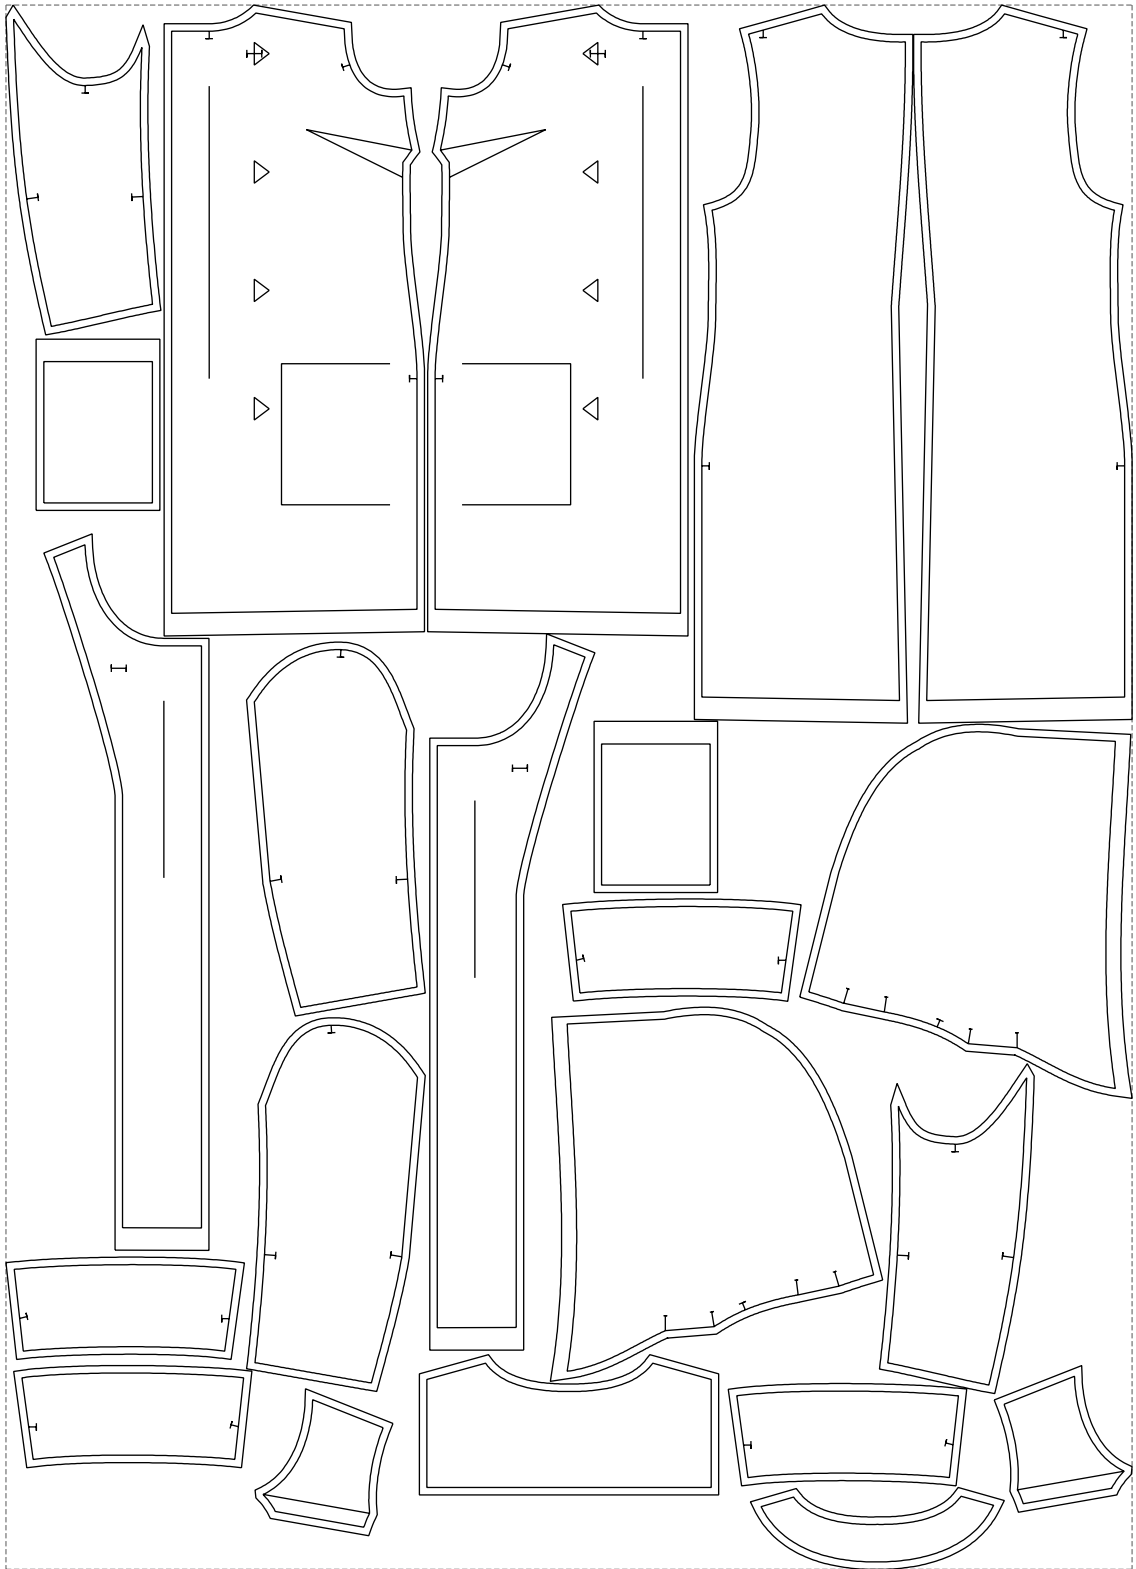

Not for print

Paper size: A4, size:1399.00 x1501.06 mm

# Example

size:1499.00 x2082.83 mm

Maneken =1 ver.0

rz\_1=170

rz\_16=88

rz\_17=75.6

rz\_18=67.6

rz\_19=96