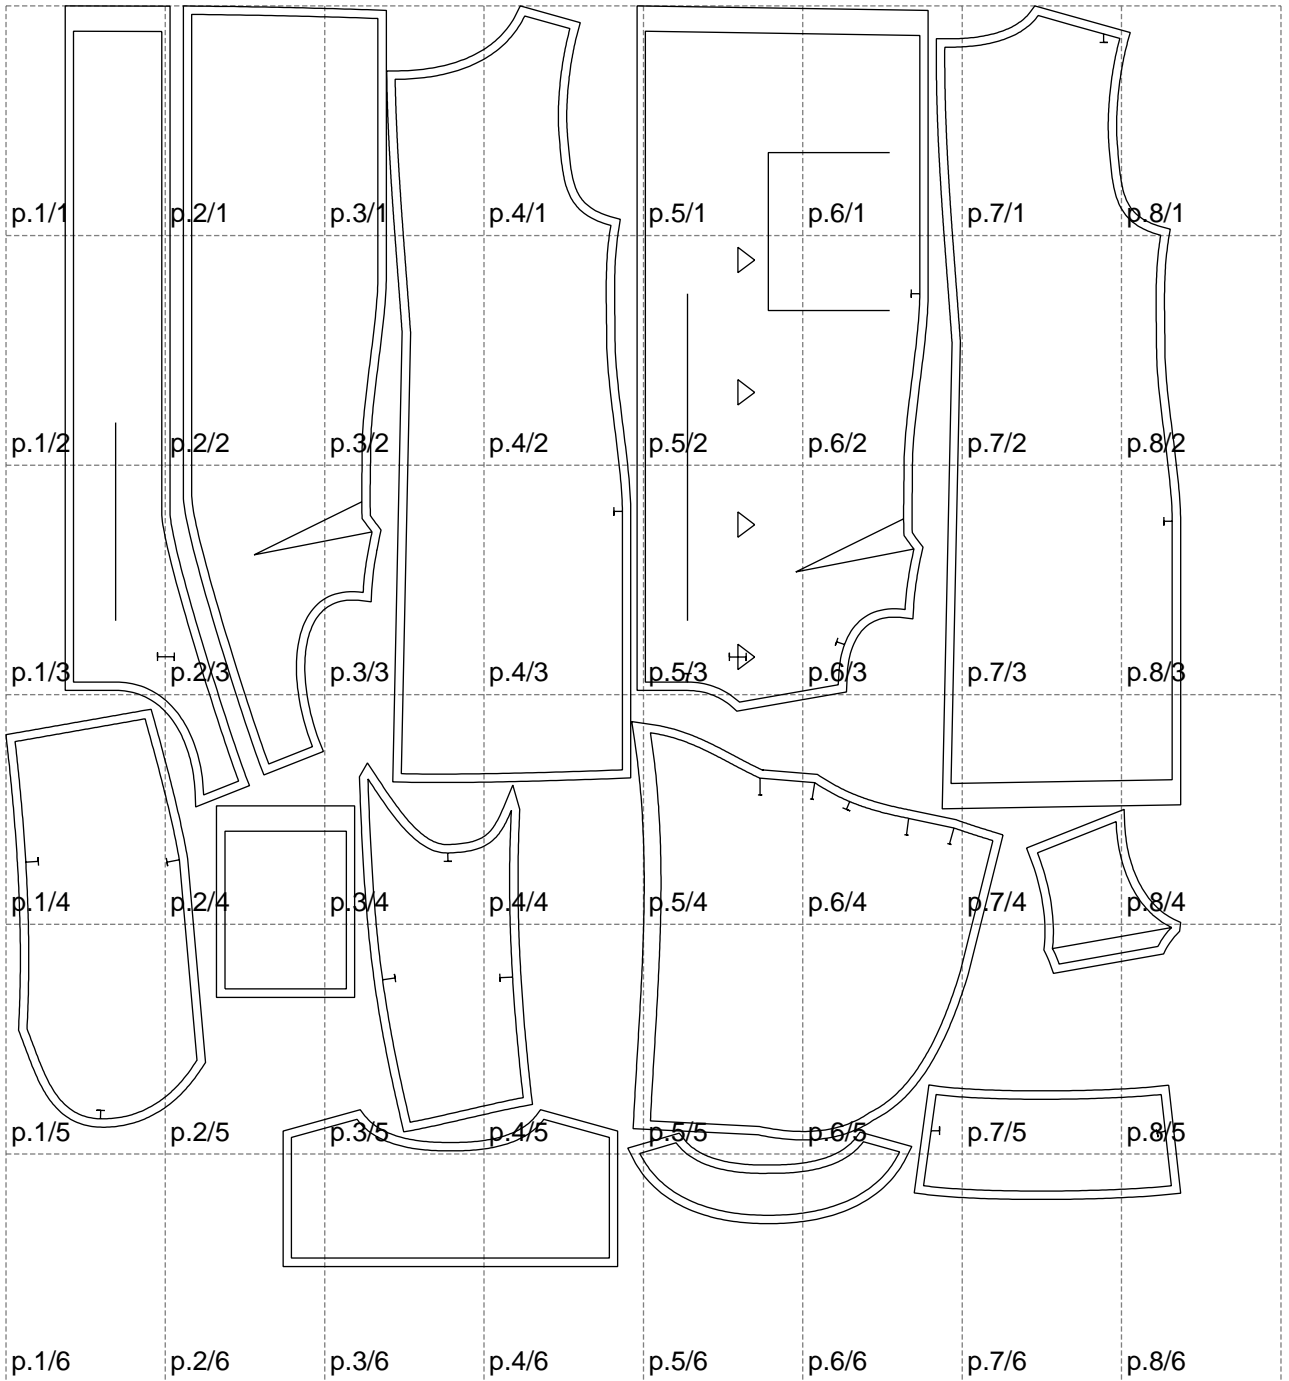

Not for print

Paper size: A4, size:1399.00 x1501.06 mm

# Example

size:1499.00 x2082.83 mm

Maneken =1 ver.0

rz\_1=170

rz\_16=88

rz\_17=75.6

rz\_18=67.6

rz\_19=96

rz\_20=94.6

---

. . . . .  
. . . . .  
. . . . .