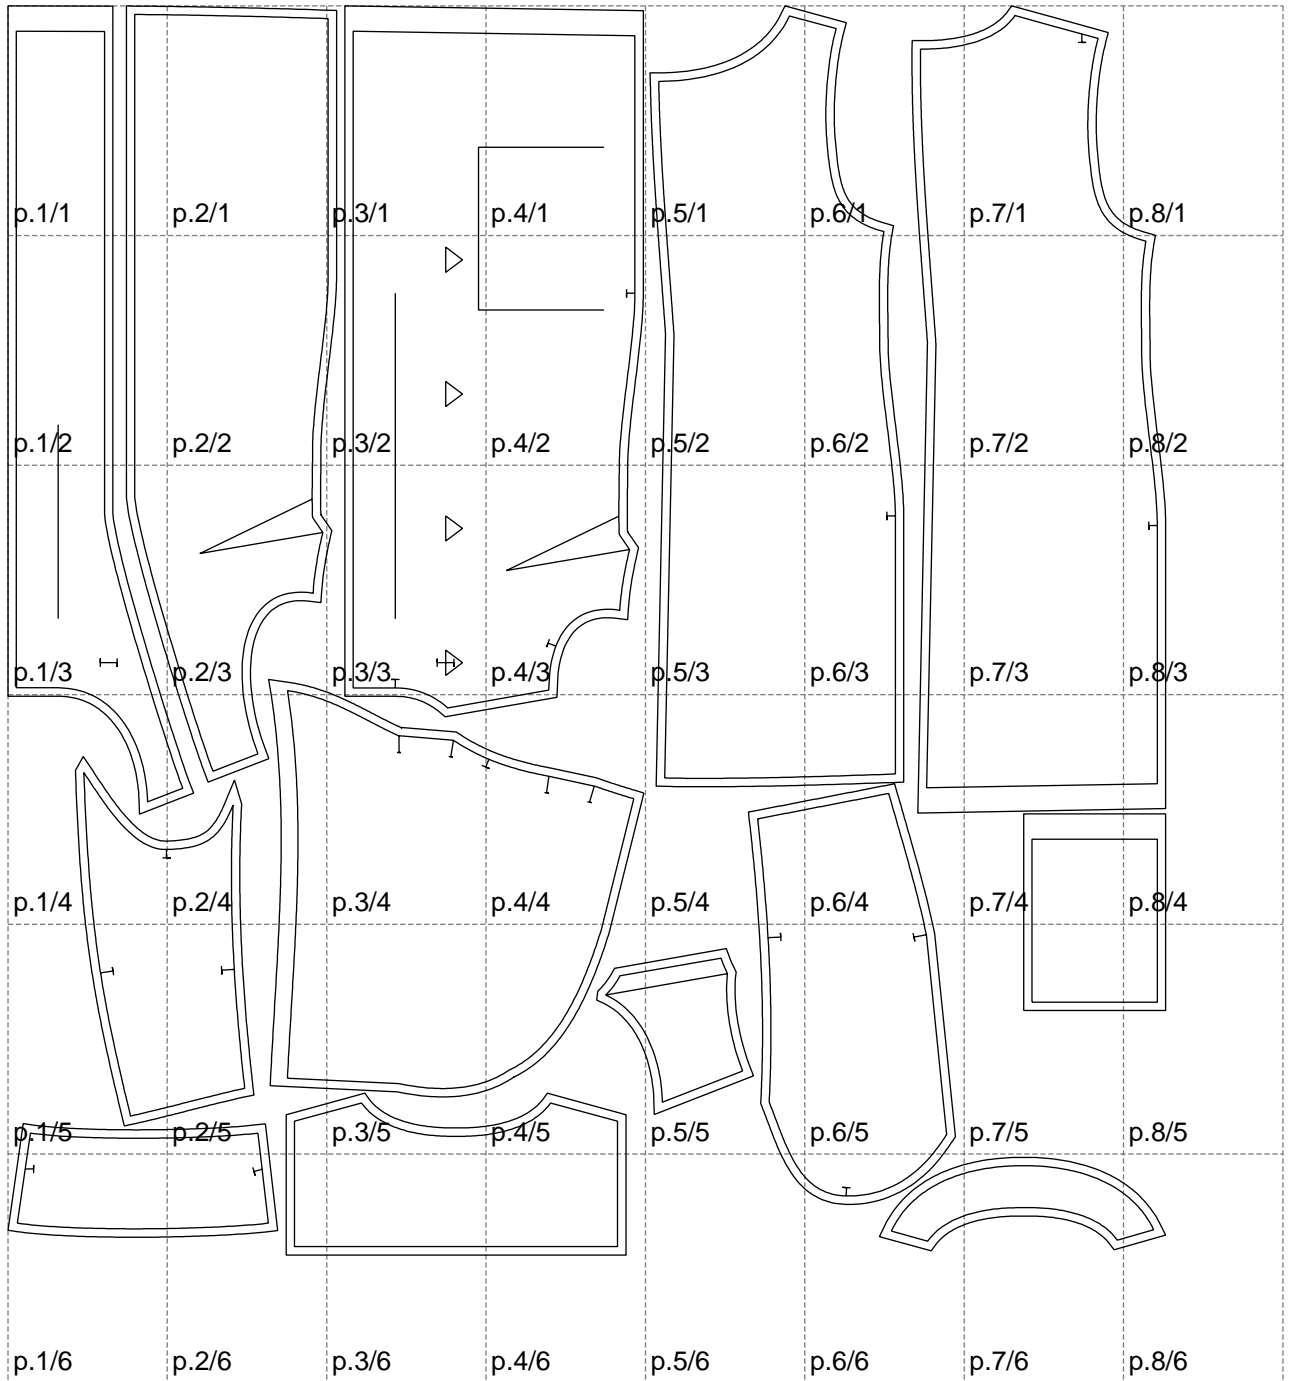

Not for print

Paper size: A4, size:1378.86 x1487.30 mm

# Example

size:1499.00 x2295.75 mm

Maneken =1 ver.0

rz\_1=170

rz\_16=92

rz\_17=78.8

rz\_18=71.8

rz\_19=100

rz\_20=98.1

---

. . . . .  
. . . . .  
. . . . .