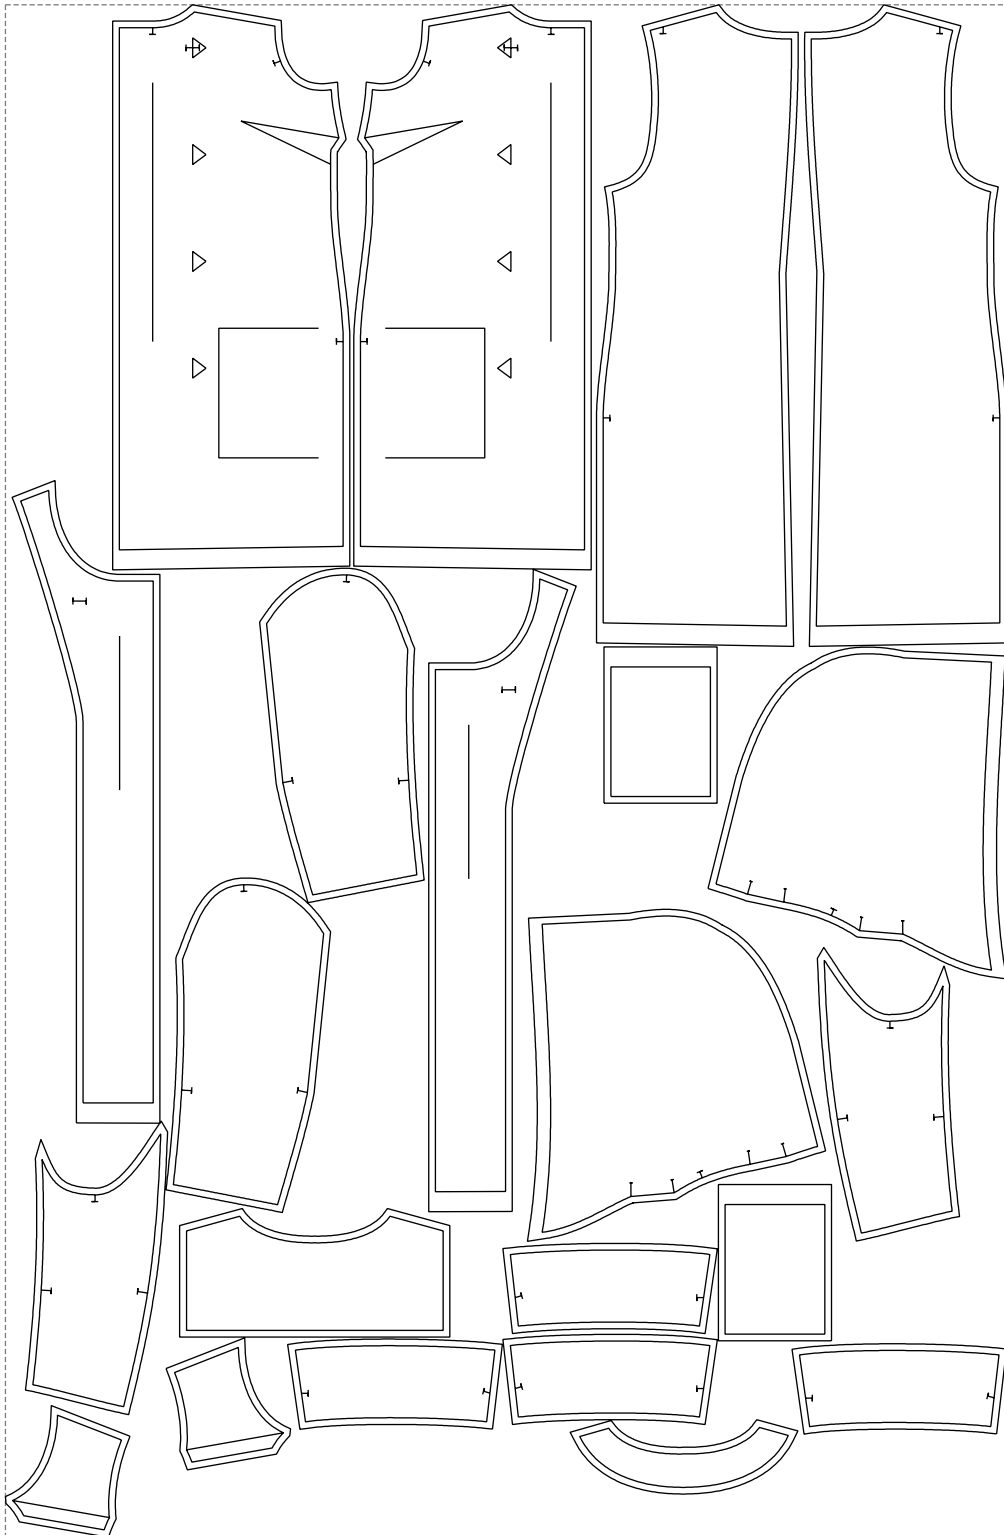

Not for print

Paper size: A4, size:1378.86 x1487.30 mm

# Example

size:1499.00 x2295.75 mm

Maneken =1 ver.0

rz\_1=170

rz\_16=92

rz\_17=78.8

rz\_18=71.8

rz\_19=100