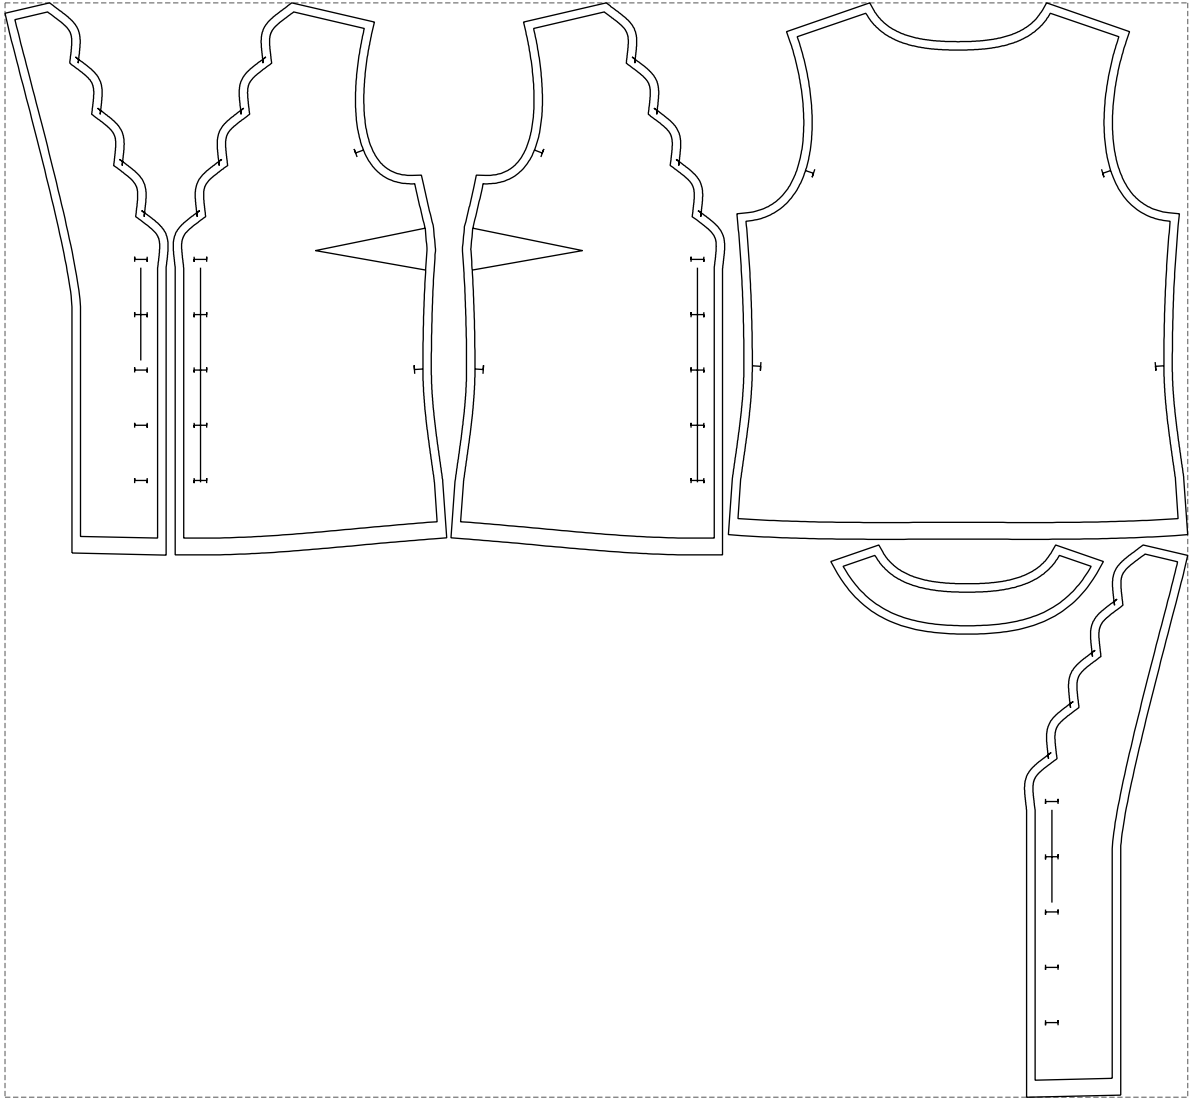

Not for print

Paper size: A4, size:1399.00 x657.78 mm

# Example

size:1408.68 x1303.52 mm

Maneken =1 ver.0

rz\_1=170

rz\_16=96

rz\_17=82

rz\_18=76

rz\_19=104

rz\_20=101.8

---

. . . . .  
. . . . .  
. . . . .