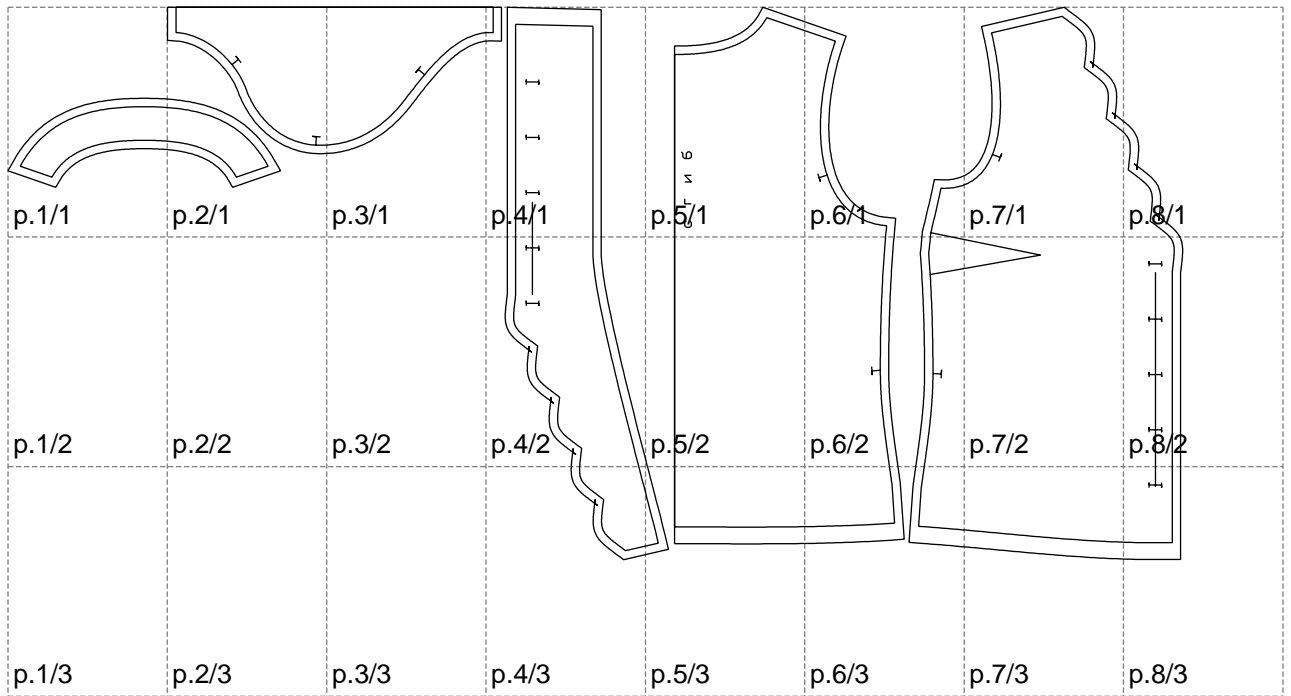

Not for print

Paper size: A4, size:1399.00 x657.78 mm

# Example

size:1408.68 x1303.52 mm

Maneken =1 ver.0

rz\_1=170

rz\_16=96

rz\_17=82

rz\_18=76

rz\_19=104

rz\_20=101.8

---

. . . . .  
. . . . .  
. . . . .