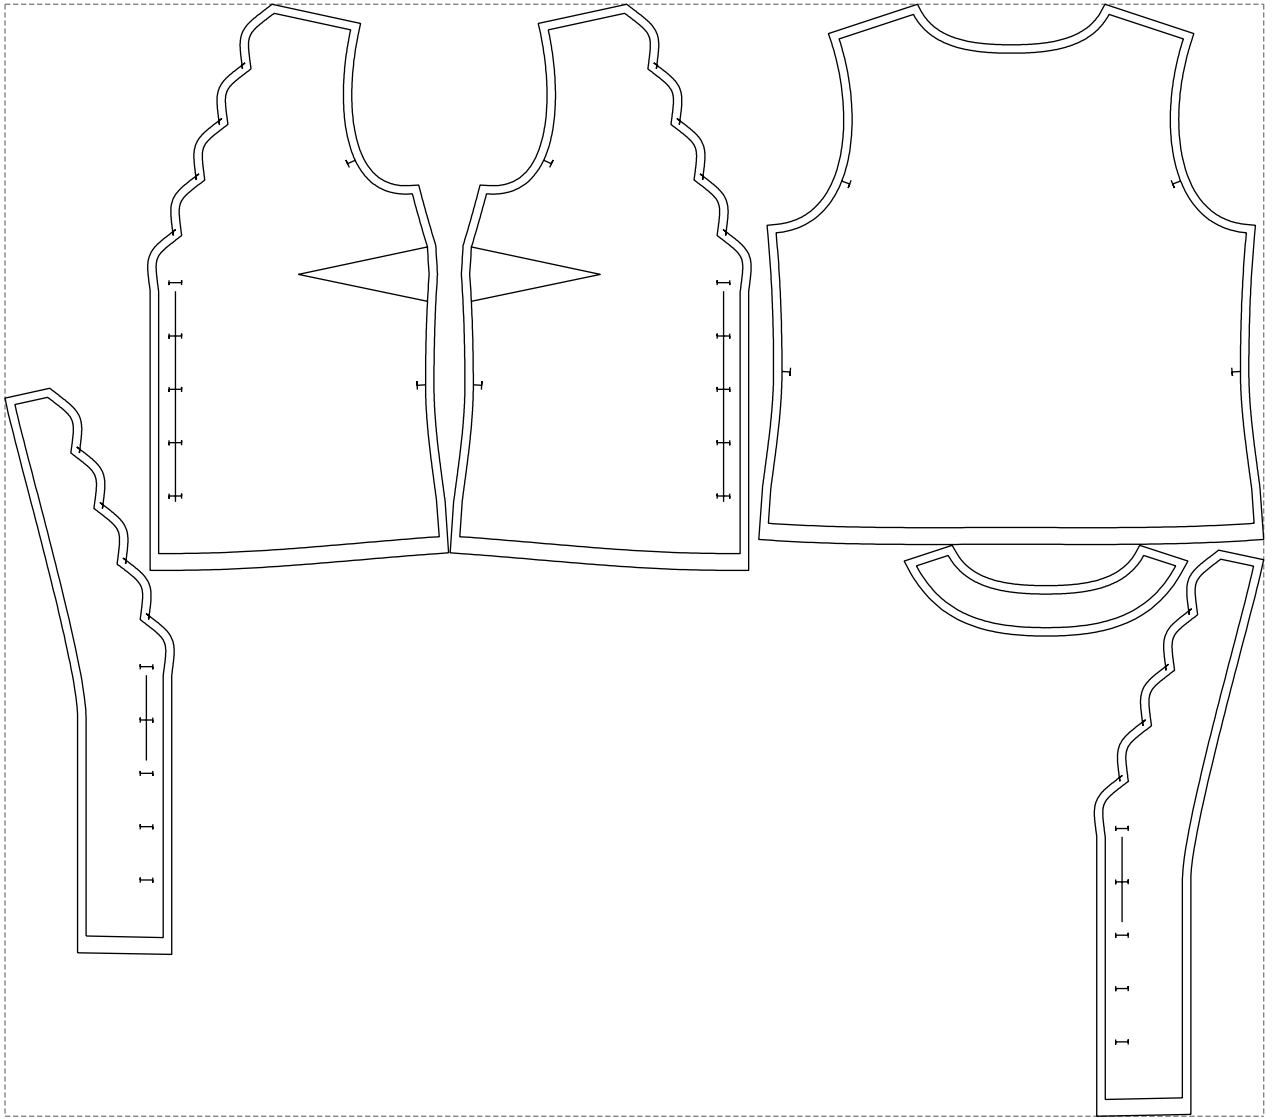

Not for print

Paper size: A4, size:1298.45 x674.35 mm

# Example

size:1499.00 x1324.53 mm

Maneken =1 ver.0

rz\_1=170

rz\_16=108

rz\_17=92.5

rz\_18=89.2

rz\_19=116