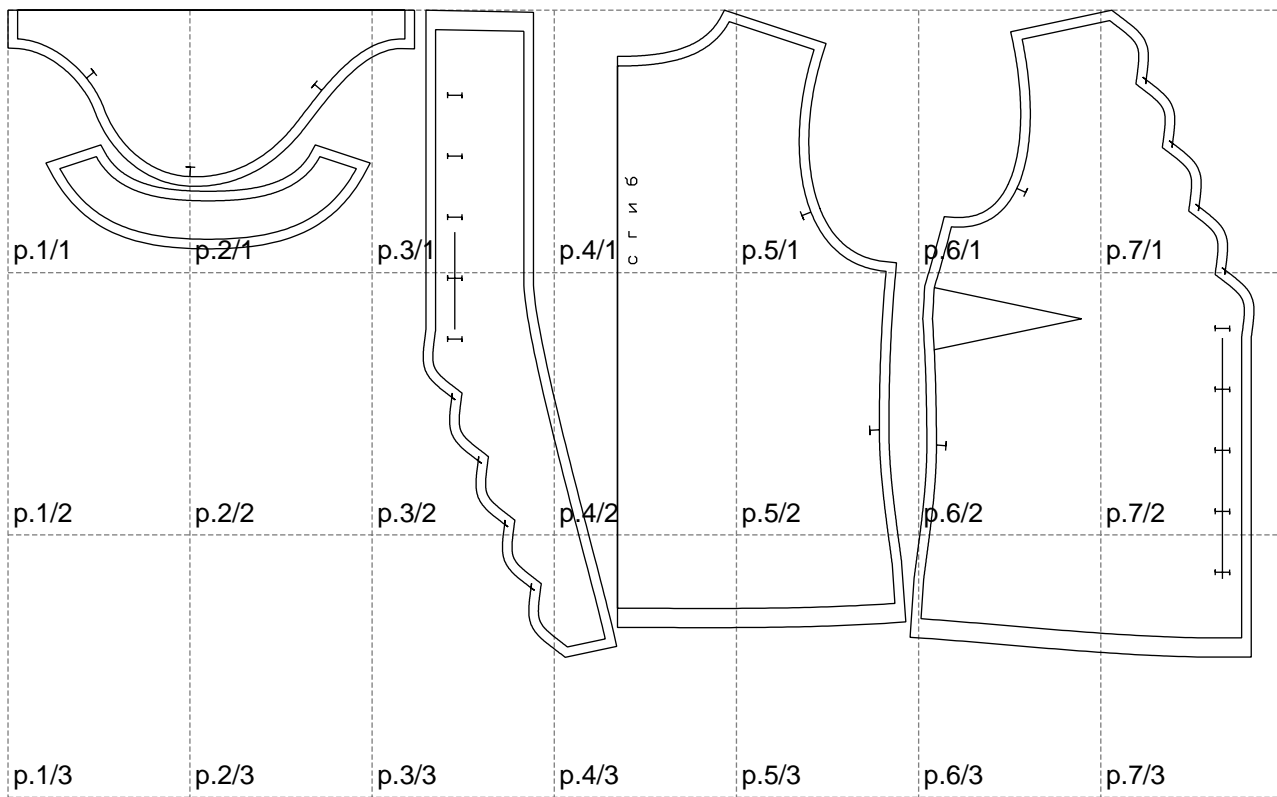

Not for print

Paper size: A4, size:1298.45 x674.35 mm

# Example

size:1499.00 x1324.53 mm

Maneken =1 ver.0

rz\_1=170

rz\_16=108

rz\_17=92.5

rz\_18=89.2

rz\_19=116

rz\_20=113

---

. . . . .  
. . . . .  
. . . . .