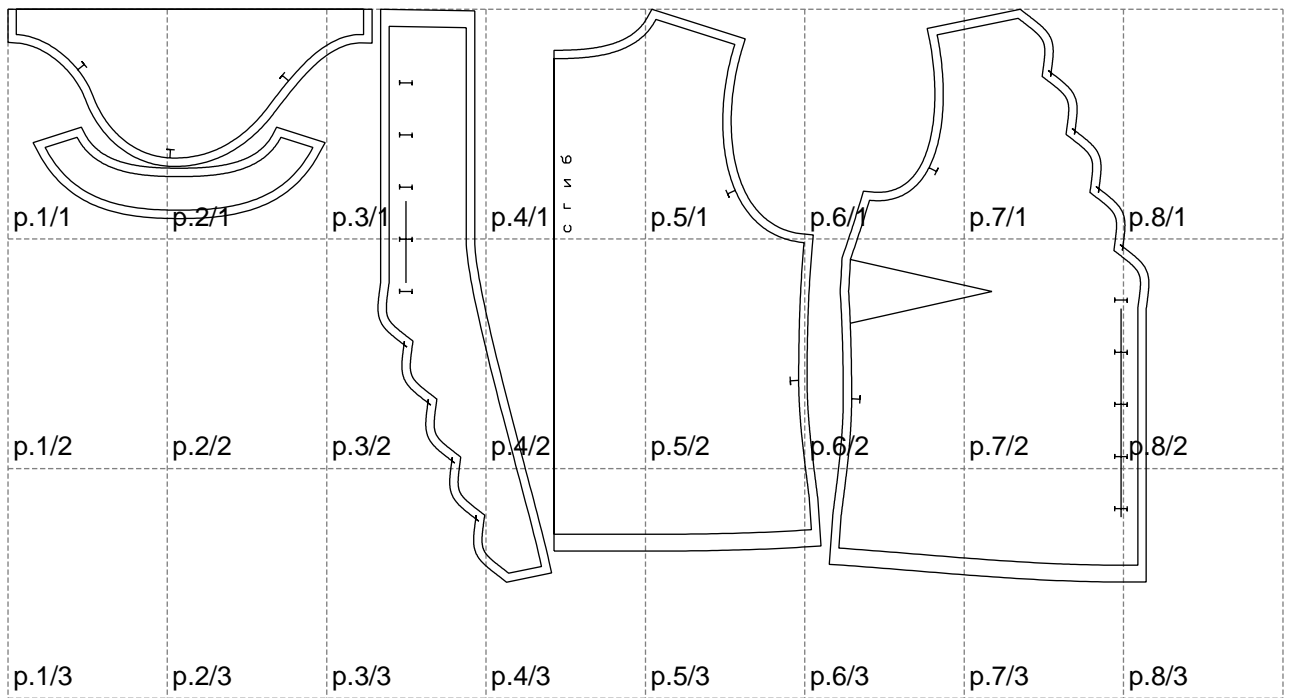

Not for print

Paper size: A4, size:1358.77 x682.04 mm

# Example

size:1408.32 x1335.91 mm

Maneken =1 ver.0

rz\_1=170

rz\_16=116

rz\_17=100

rz\_18=98.8

rz\_19=124

rz\_20=121

---

. . . . .  
. . . . .  
. . . . .