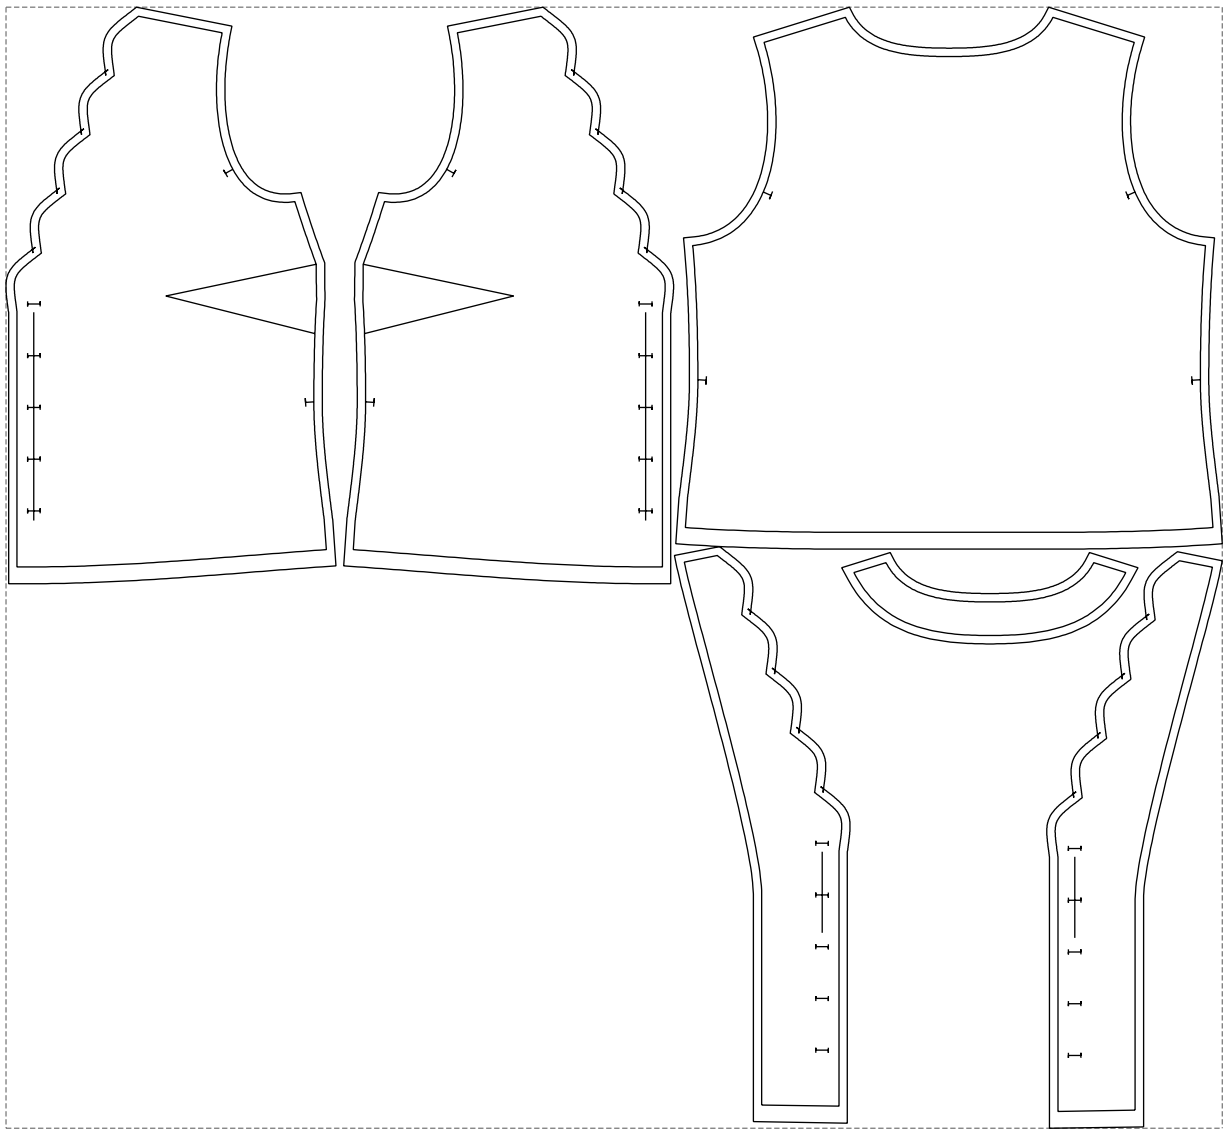

Not for print

Paper size: A4, size:1399.00 x686.79 mm

# Example

size:1448.72 x1335.40 mm

Maneken =1 ver.0

rz\_1=170

rz\_16=120

rz\_17=104

rz\_18=103.6

rz\_19=128

rz\_20=125.1

---

. . . . .  
. . . . .  
. . . . .