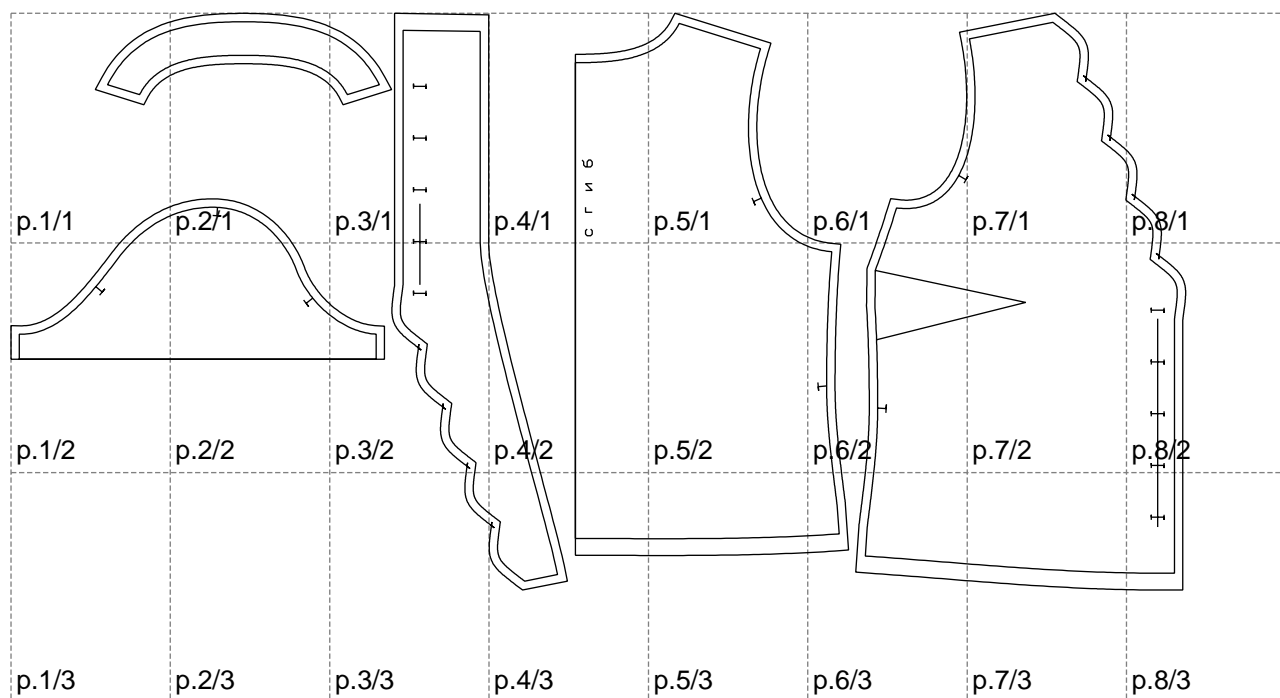

Not for print

Paper size: A4, size:1399.00 x686.79 mm

# Example

size:1448.72 x1335.40 mm

Maneken =1 ver.0

rz\_1=170

rz\_16=120

rz\_17=104

rz\_18=103.6

rz\_19=128

rz\_20=125.1

---

. . . . .  
. . . . .  
. . . . .