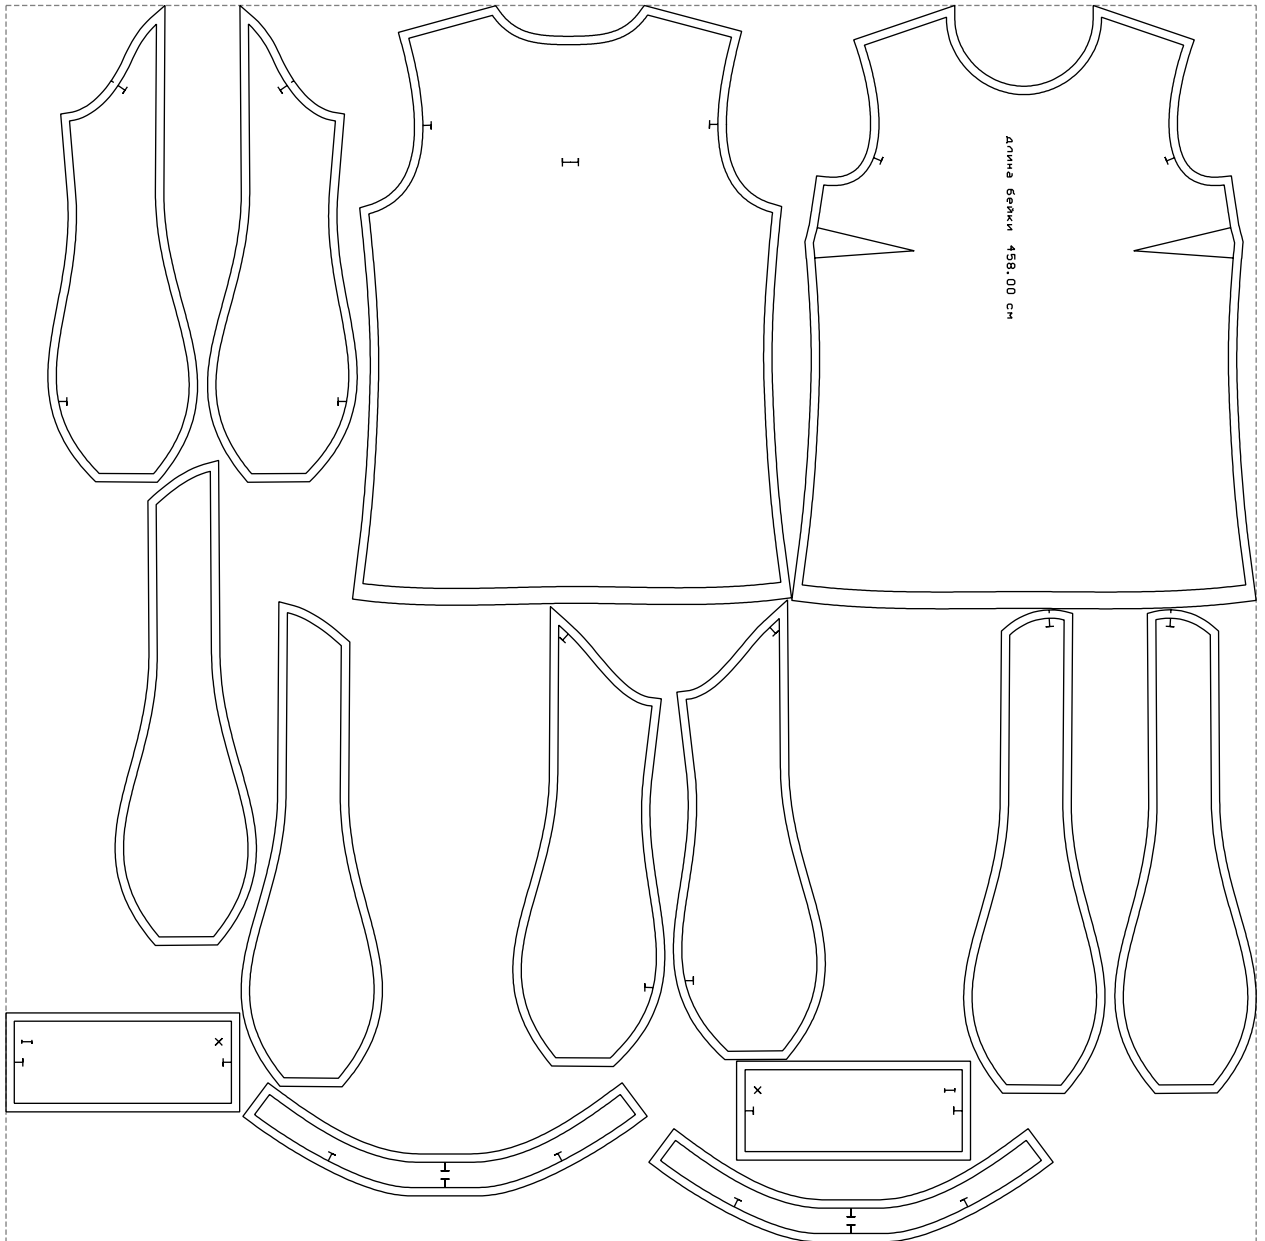

Not for print

Paper size: A4, size:1217.56 x793.41 mm

# Example

size:1489.00 x1472.83 mm

Maneken =1 ver.0

rz\_1=170

rz\_16=88

rz\_17=75.6

rz\_18=67.6

rz\_19=96

rz\_20=94.6

---

. . . . .  
. . . . .  
. . . . .