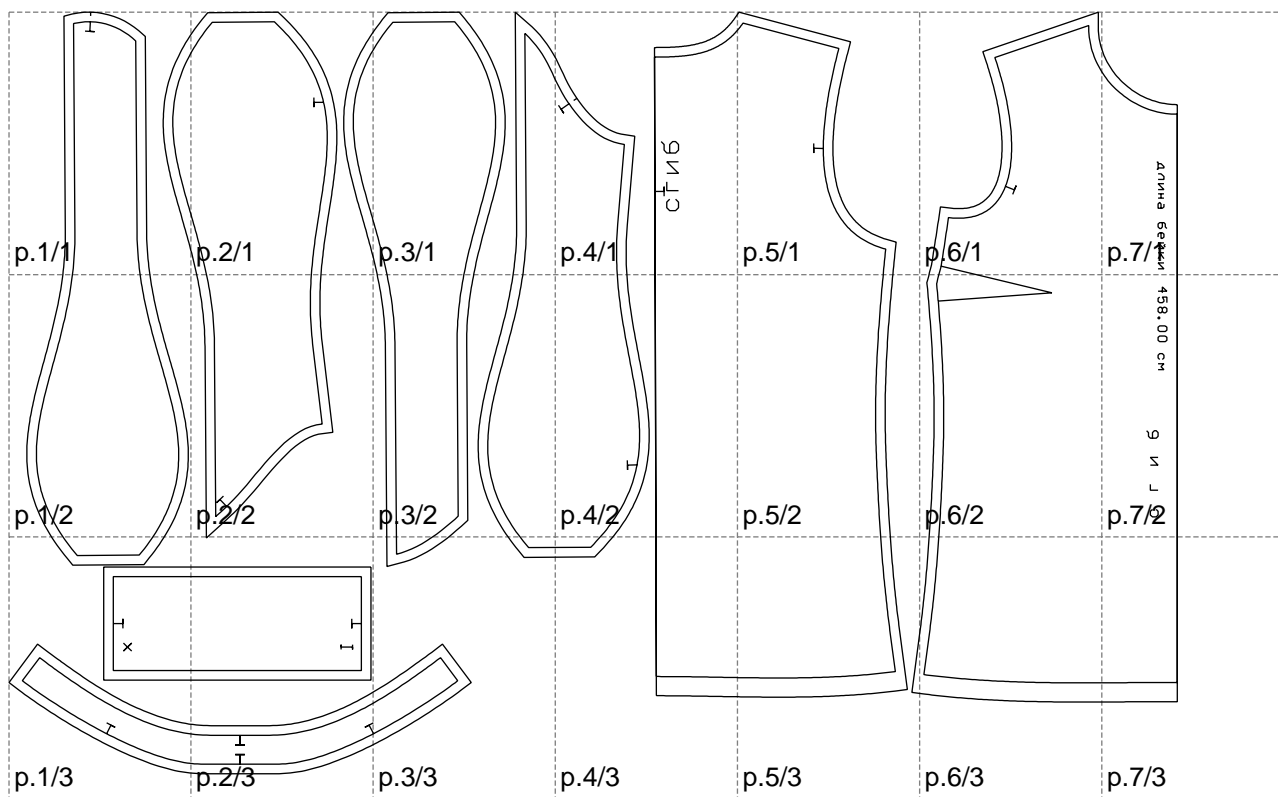

Not for print

Paper size: A4, size:1217.56 x793.41 mm

# Example

size:1489.00 x1472.83 mm

Maneken =1 ver.0

rz\_1=170

rz\_16=88

rz\_17=75.6

rz\_18=67.6

rz\_19=96

rz\_20=94.6

---

. . . . .  
. . . . .  
. . . . .